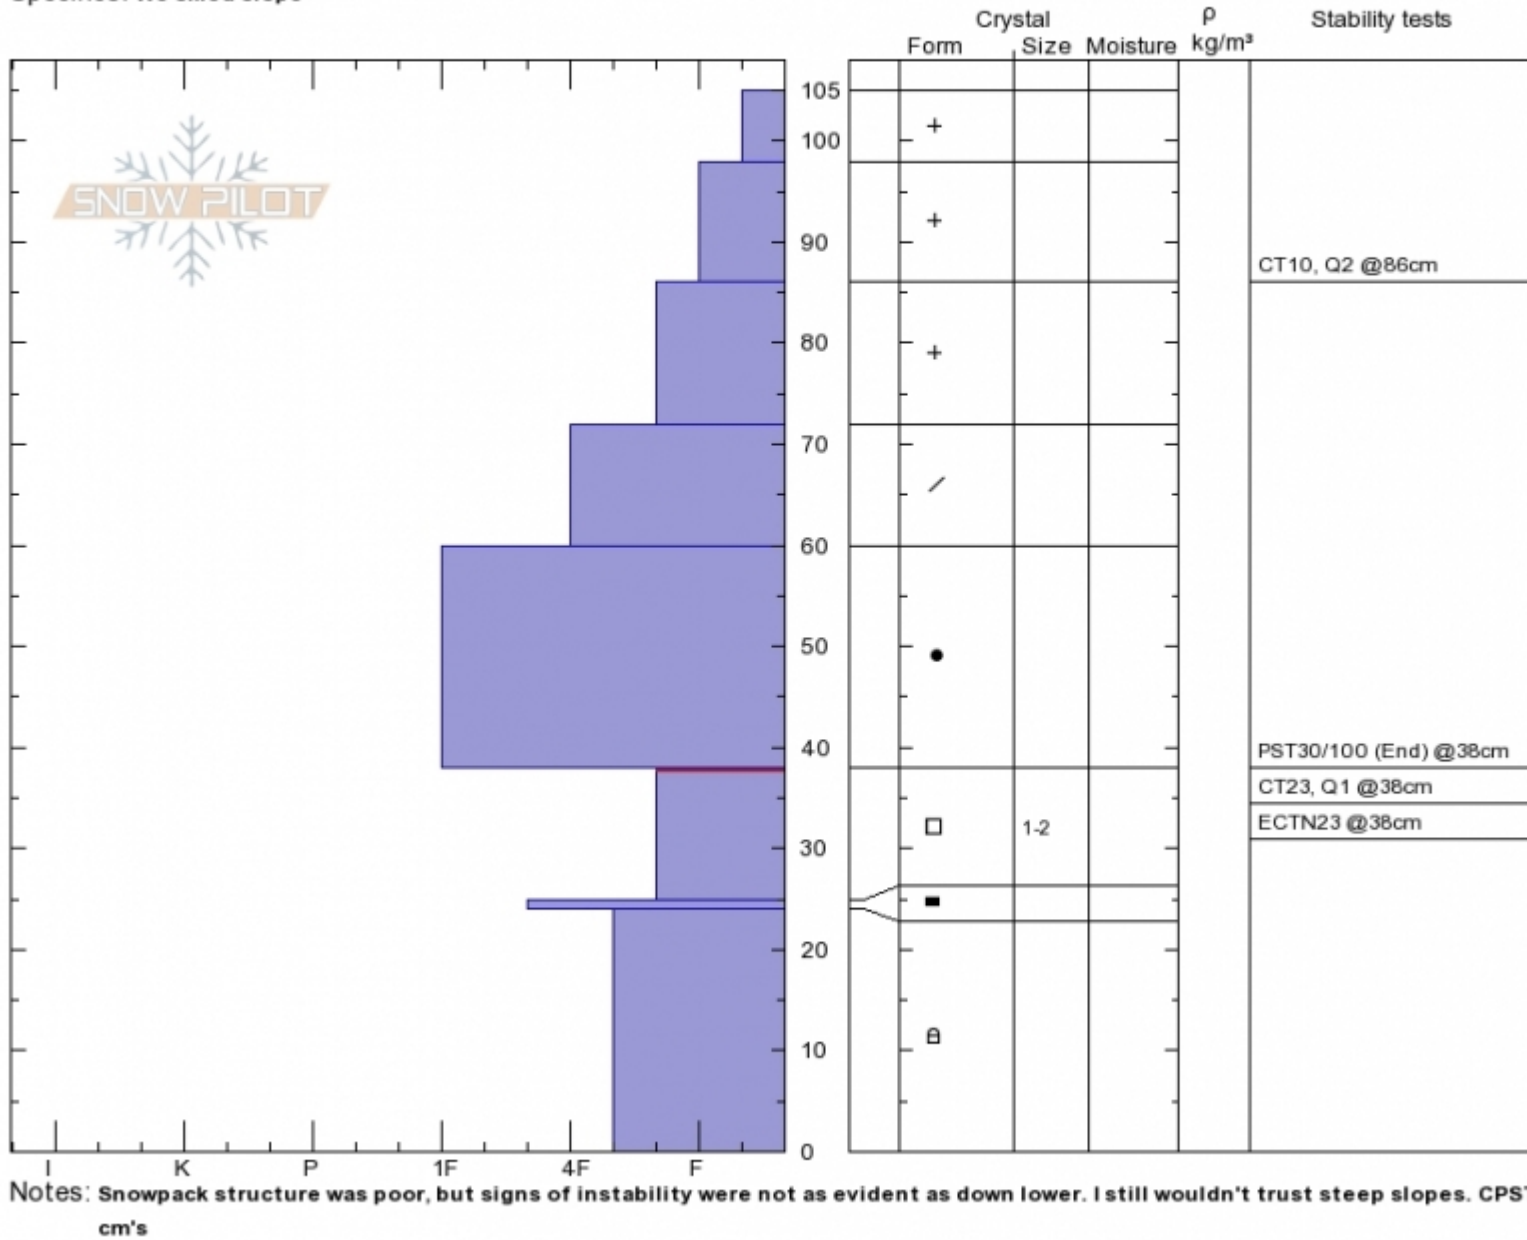

Hebgen/Trapper NE
Lionhead Range
MT
 Elevation: **8900 ft**
 Aspect: **70°**
 Specifics: **We skied slope**

Eric Knoff
Sat Jan 13 13:30 2018
 Co-ord: **44.83834N, -111.34094W**
 Slope Angle: **30°**
 Wind Loading: **no**

Stability: **Fair**
 Air Temperature: **-5°C**
 Sky Cover: **BKN**
 Precipitation: **NO**
 Wind: **SW Calm**

HS105
Stability Test Notes

Layer No
25-38: Pro

Advisory Region
 Lionhead Range
 Lionhead Range, 2018-01-16