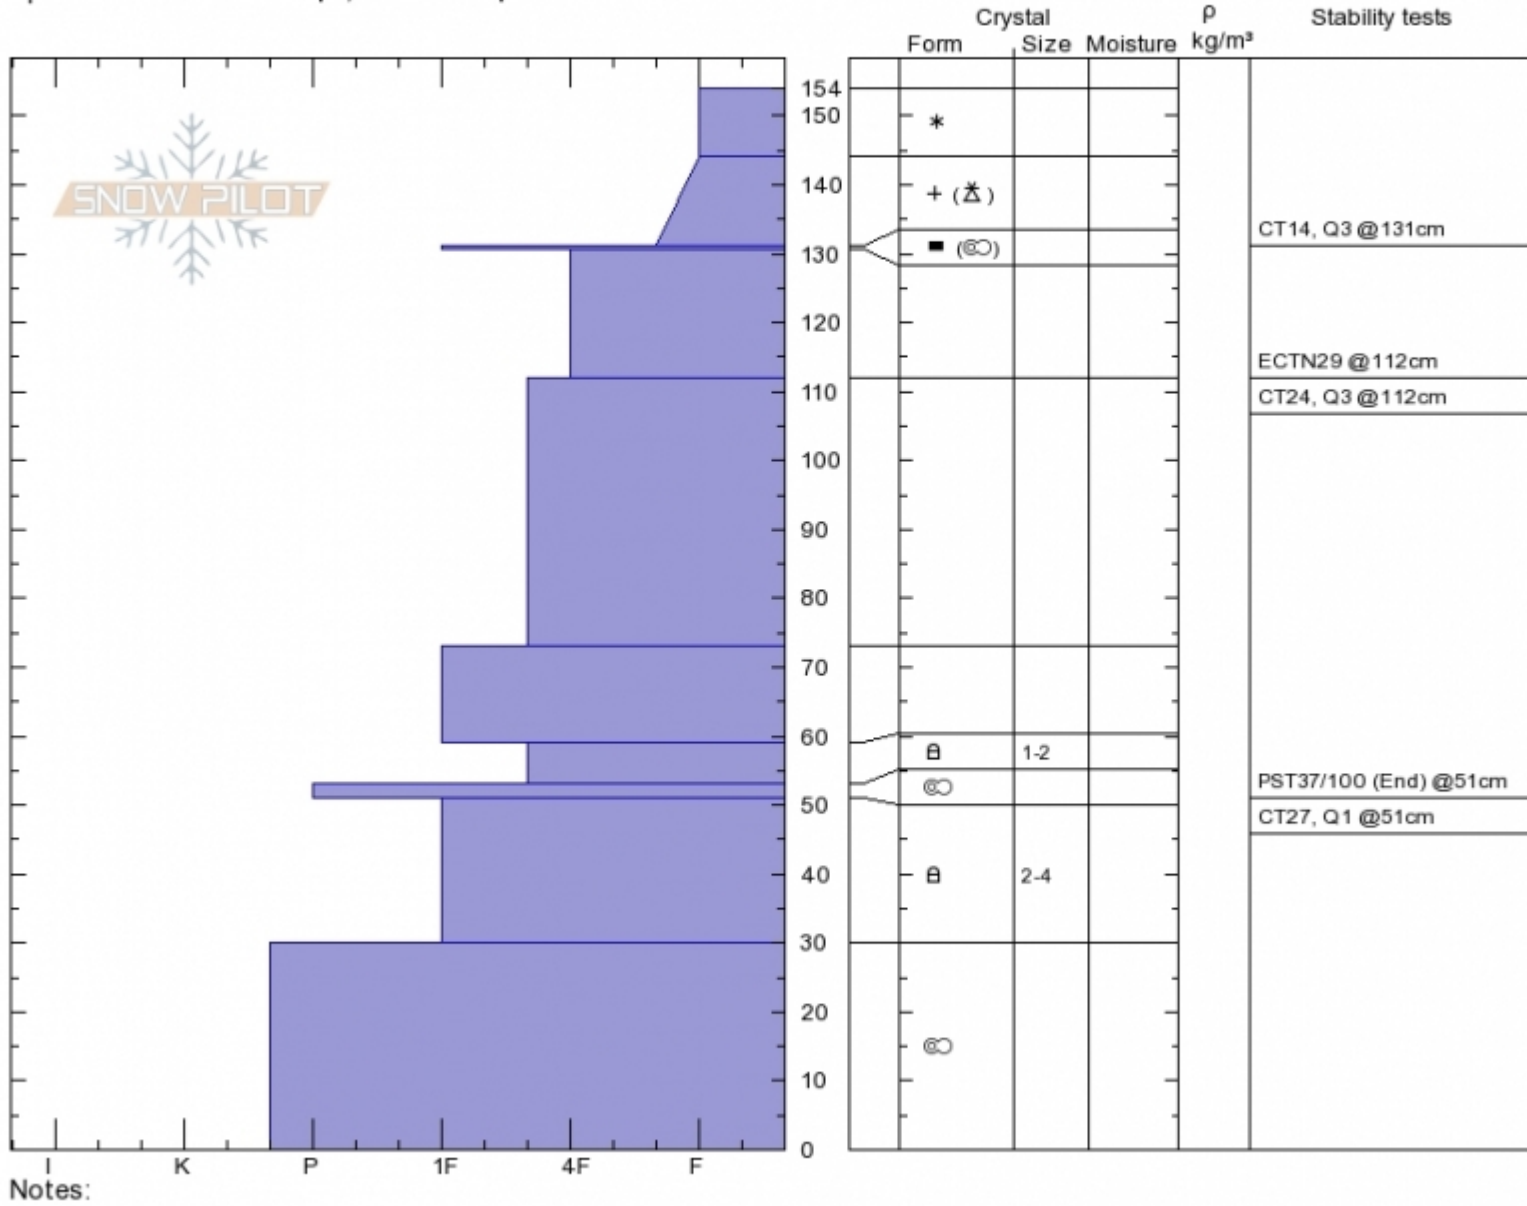

**Mt. Ellis**  
**Gallatin Range-N**  
**MT**  
 Elevation: **7680 ft**  
 Aspect: **67°**  
 Specifics: **Ski tracks on slope; We skied slope**

**Alex Marienthal**  
**Sun Jan 21 10:45 2018**  
 Co-ord: **45.57566N, -110.94952W**  
 Slope Angle: **25°**  
 Wind Loading: **no**

Stability: **Good**  
 Air Temperature:  
 Sky Cover: **CLR**  
 Precipitation: **NO**  
 Wind: **Calm**

**HS154**  
**Stability Test Notes**

Layer No

Advisory Region  
 Northern Gallatin  
 Northern Gallatin, 2018-01-21