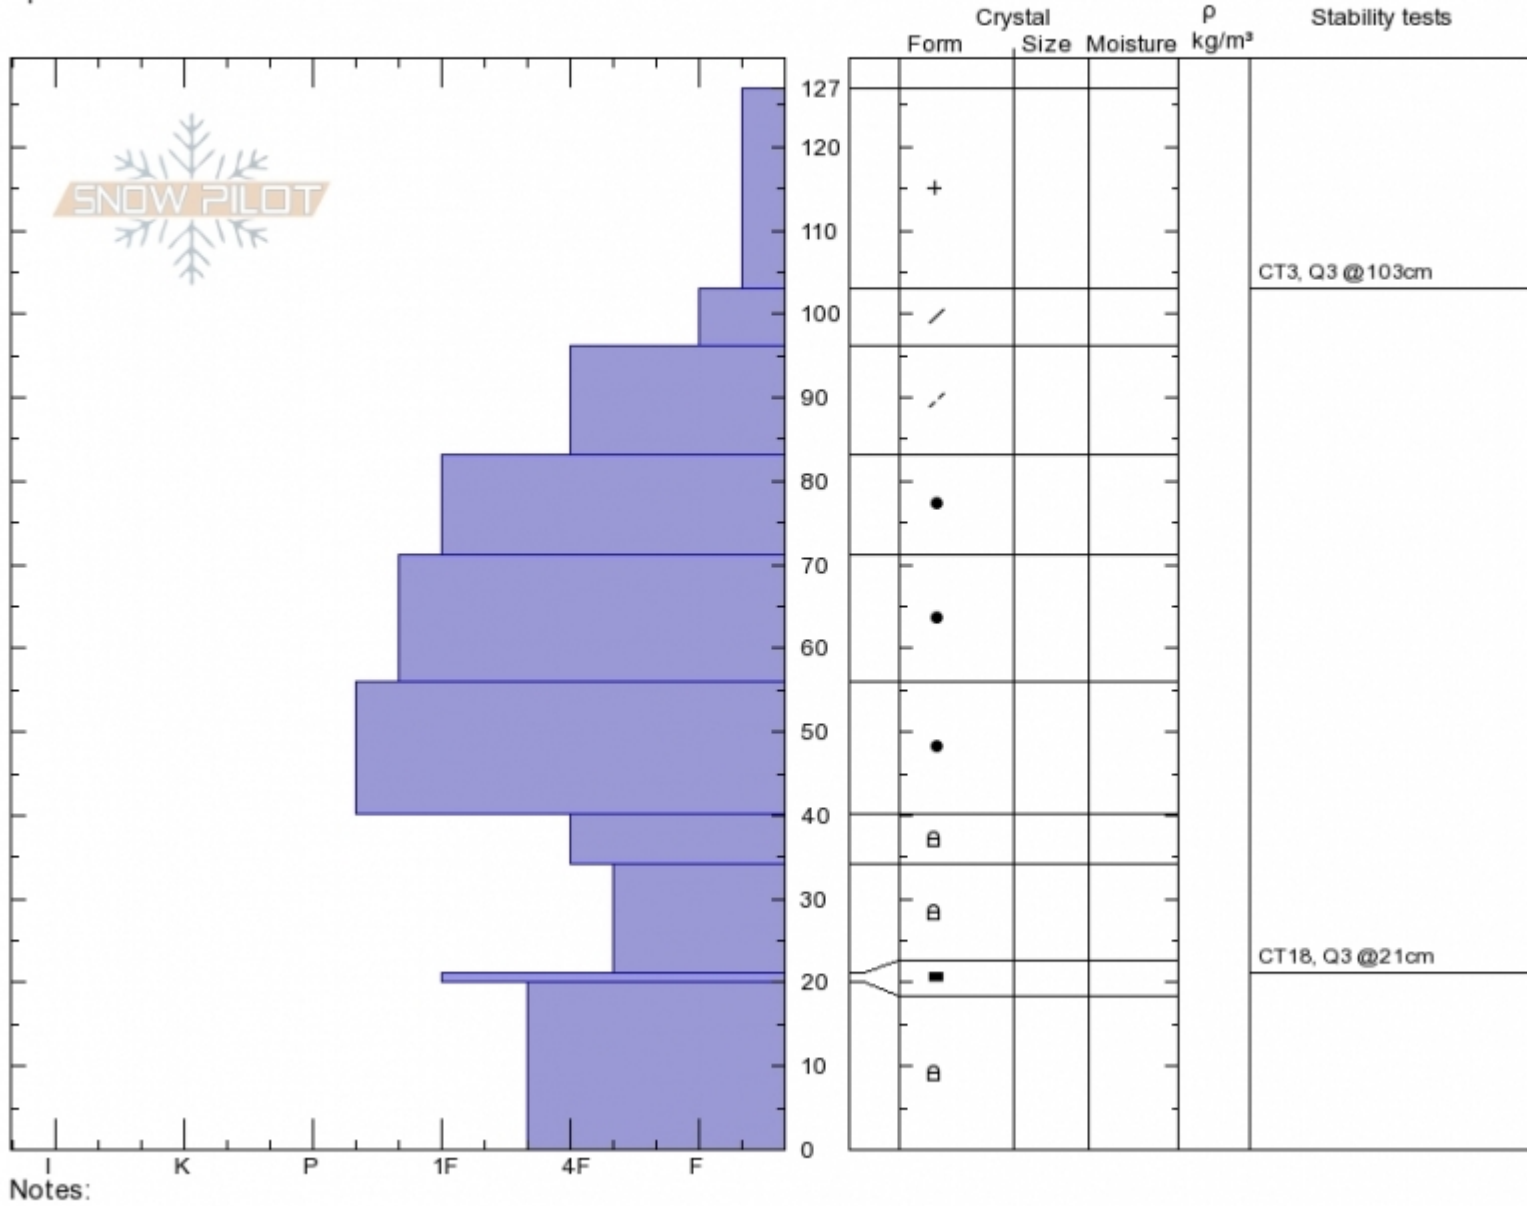

Motor Hill
 Lionhead Range
 MT
 Elevation: 8700 ft
 Aspect: 110°
 Specifics:

Doug Chabot-Admin
 Tue Jan 23 11:20 2018
 Co-ord: 44.73758N, -111.31294W
 Slope Angle: 32°
 Wind Loading: no

Stability: **Good**
 Air Temperature: -7°C
 Sky Cover: **BKN**
 Precipitation: **NO**
 Wind: **Calm**

HS127
 Stability Test Notes

Layer No

Advisory Region
 Lionhead Range
 Lionhead Range, 2018-01-24