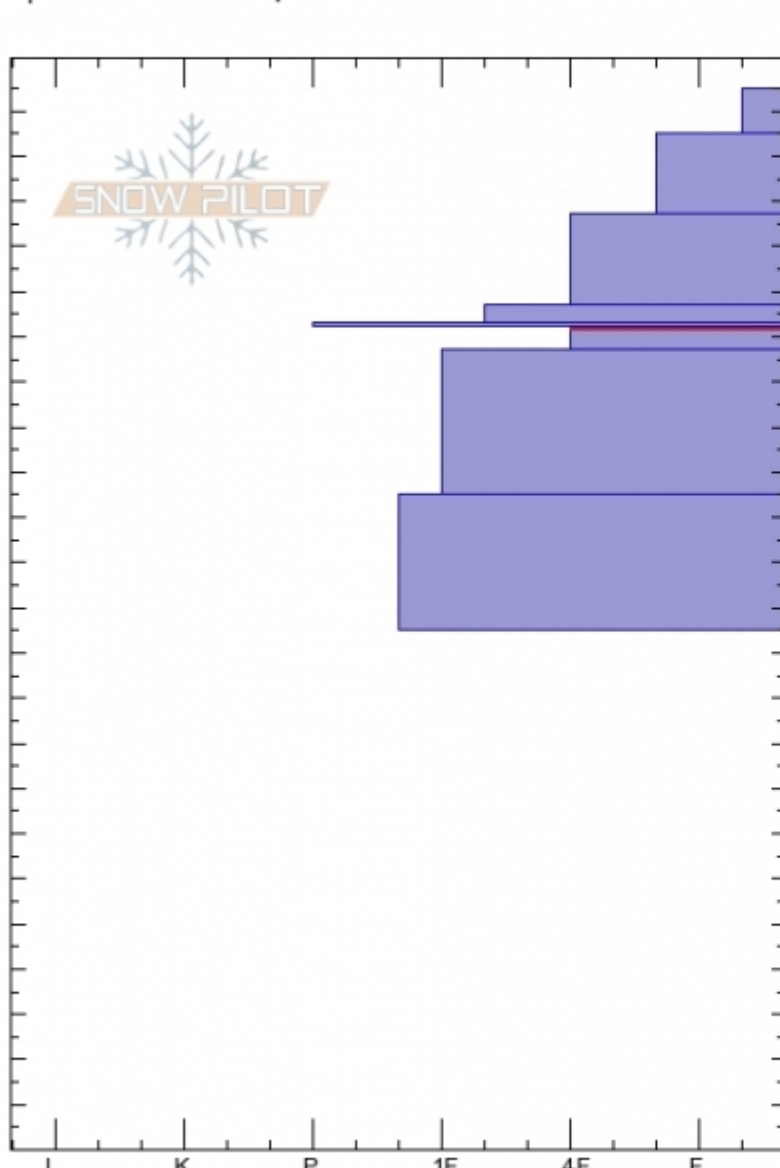

N Bridgers, Throne
Bridger Range
MT
 Elevation: **8000 ft**
 Aspect: **70°**
 Specifics: **We skied slope**

Eric Knoff
Fri Feb 9 12:00 2018
 Co-ord: **45.88336N, -110.94998W**
 Slope Angle: **33°**
 Wind Loading:

Stability:
 Air Temperature: **-10°C**
 Sky Cover: **BKN**
 Precipitation: **S-1**
 Wind: **N Moderate**

HS235
 Stability Test Notes

Layer No
177-182:

Crystal Form	Crystal Size	Moisture	ρ kg/m³	Stability tests
+				
+				ECTN18 @220cm
+	(Δ)			CT18, Q2 @220cm
/				
■				
/				
•				
•				

Notes: Deep and stable snowpack despite 3" of SWE the previous 5 days.

Advisory Region
 Bridger Range
 Bridger Range, 2018-02-10