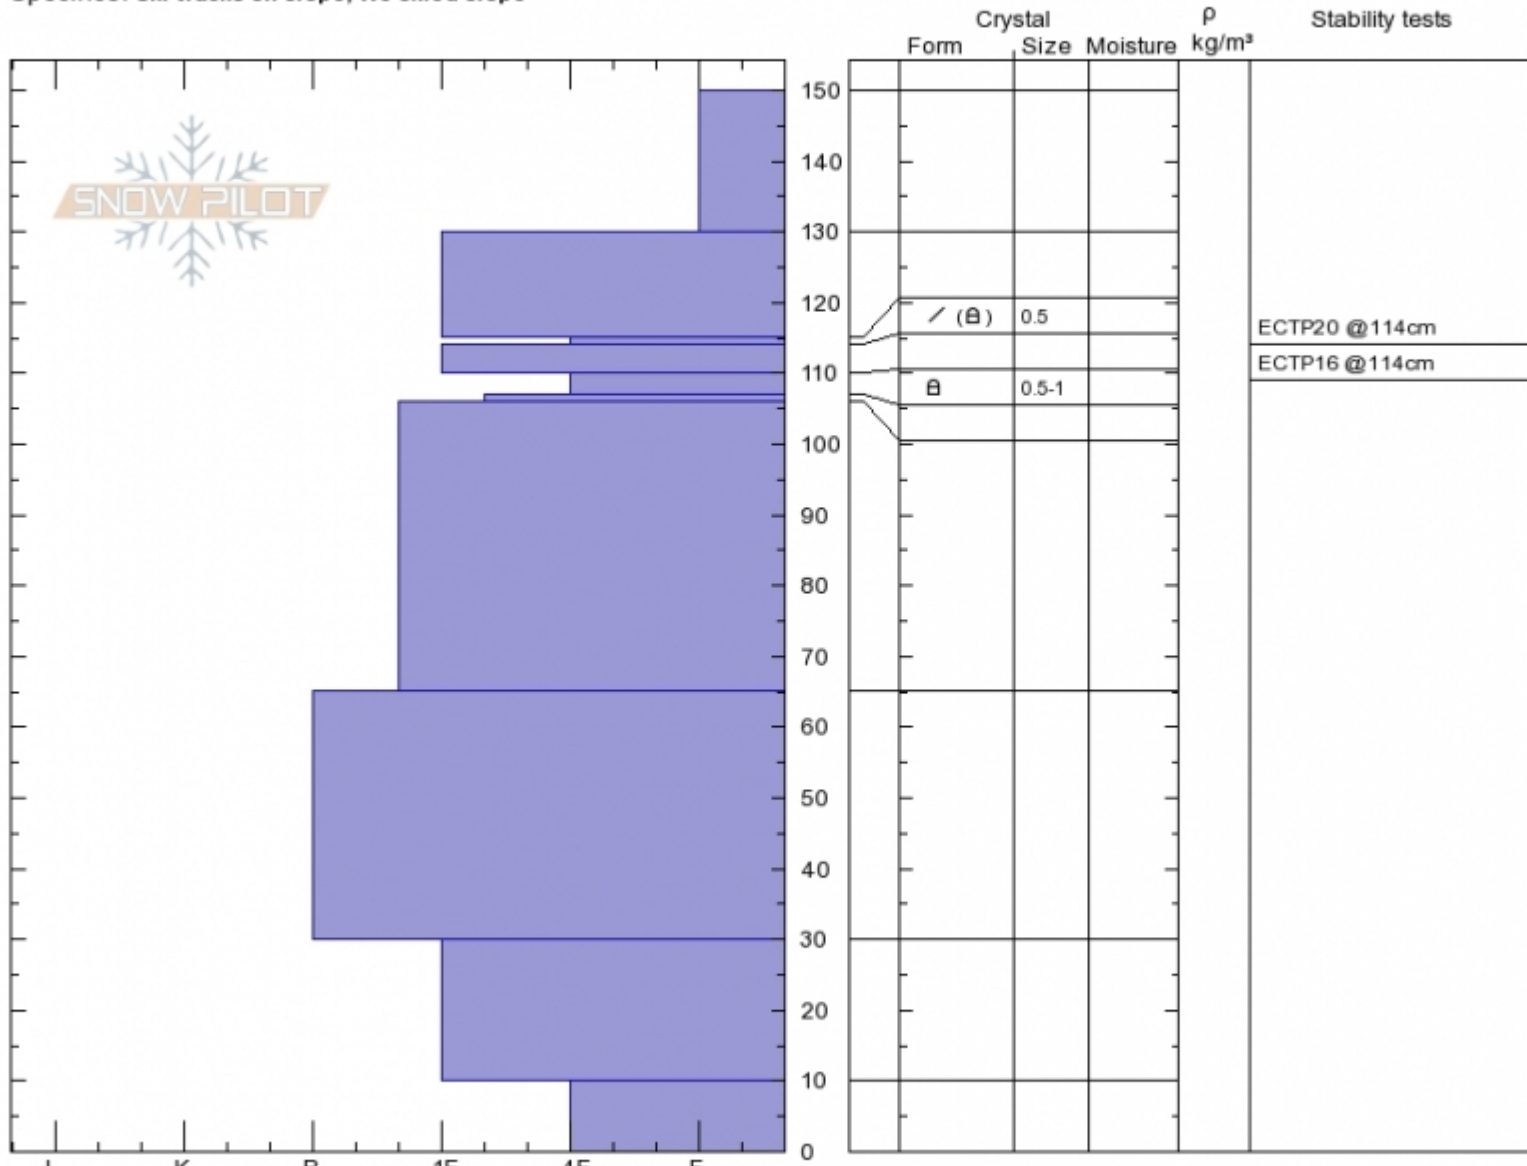

**Beehive - top Tyler's  
Madison Range-N  
MT**  
Elevation: **9080 ft**  
Aspect: **240°**  
Specifics: **Ski tracks on slope; We skied slope**

**Alex Marienthal**  
Sun Feb 11 11:17 2018  
Co-ord: **45.32335N, -111.38217W**  
Slope Angle: **35°**  
Wind Loading: **previous**

Stability: **Fair**  
Air Temperature:  
Sky Cover: **CLR**  
Precipitation: **NO**  
Wind: **Calm**

**HS150**  
Stability Test Notes

Layer No  
**114-115:**

Notes: Pit in Middle Basin was HS 175 and ECTN18 on NSF/MFCx 40cm down. ECTP in this pit was a surprise and not on a clear visible interface. It  
looked like decomposing/framed. Maybe under old wind slab. Skied steep, but conservative terrain lower on slope.