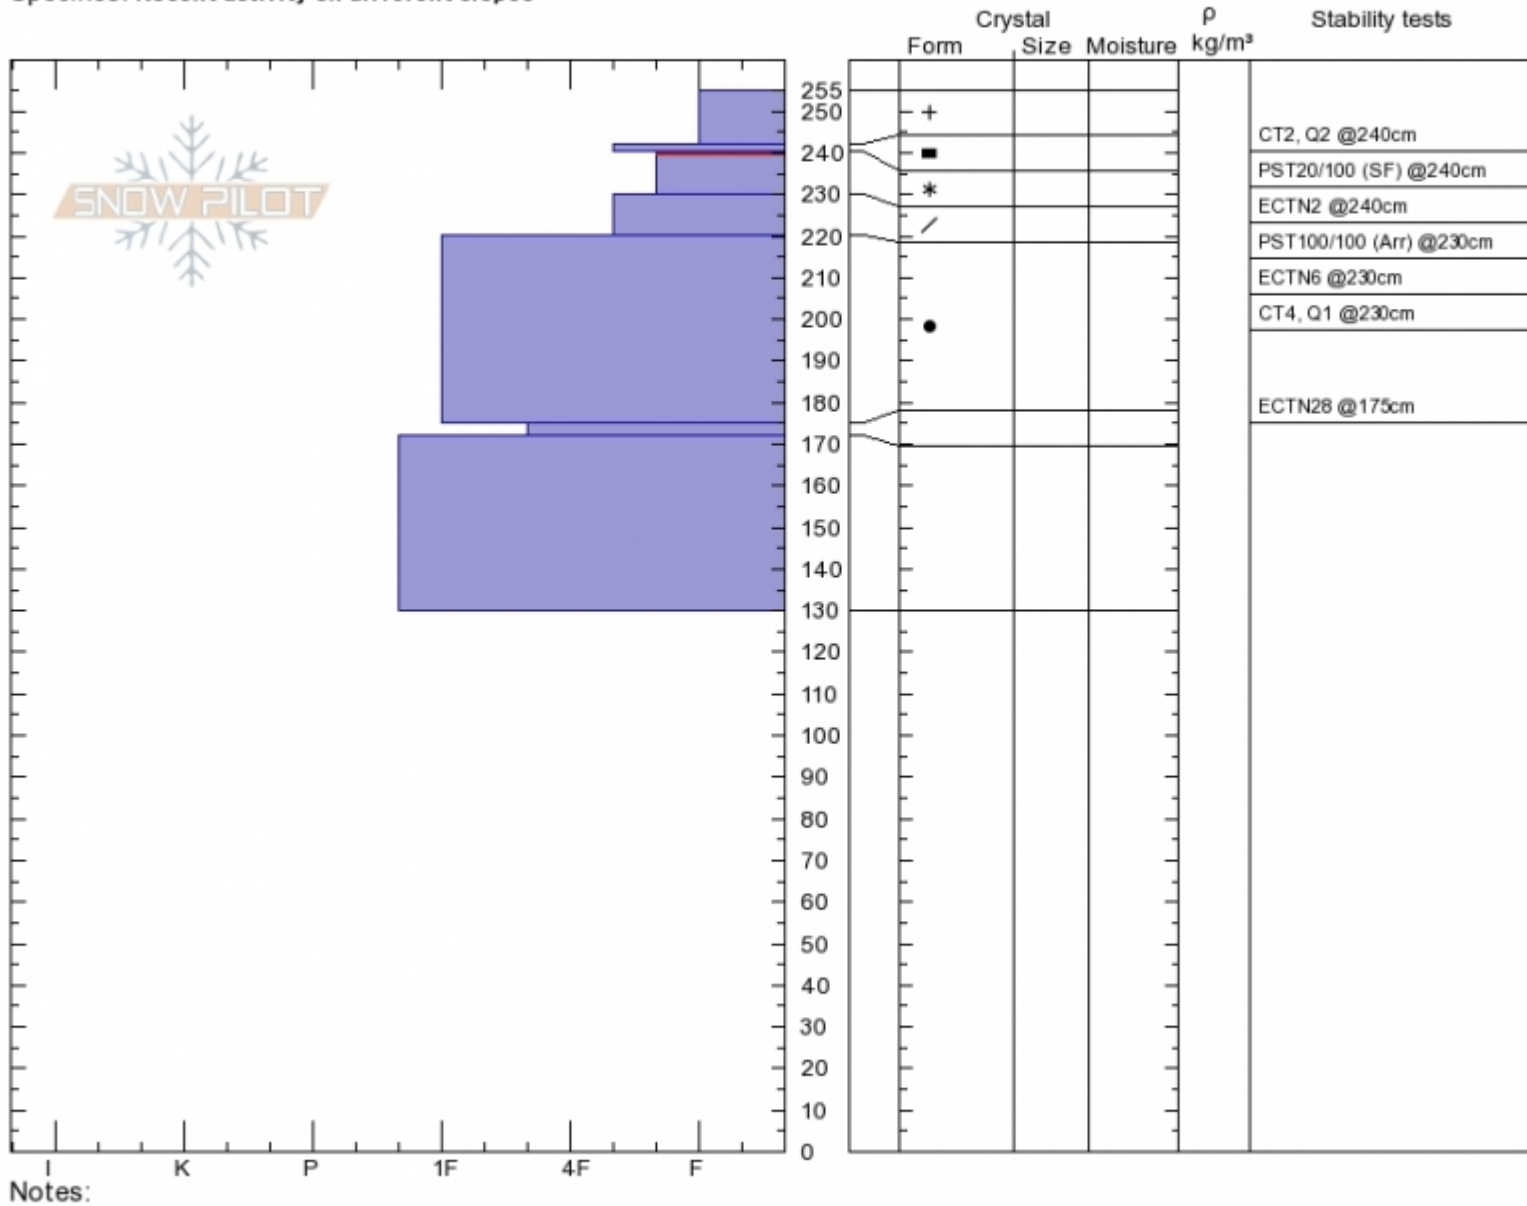

BuckRidge/MuddyCrk
Madison Range-N
MT
 Elevation: **9257 ft**
 Aspect: **15°**
 Specifics: **Recent activity on different slopes**

Alex Marienthal
Fri Mar 23 11:20 2018
 Co-ord: **45.19028N, -111.46708W**
 Slope Angle: **27°**
 Wind Loading: **no**

Stability: **Good**
 Air Temperature: **-3°C**
 Sky Cover: **CLR**
 Precipitation: **NO**
 Wind: **SW Moderate**

HS255
Stability Test Notes

Layer No
230-240: F

Advisory Region
 Northern Madison
 Northern Madison, 2018-03-29