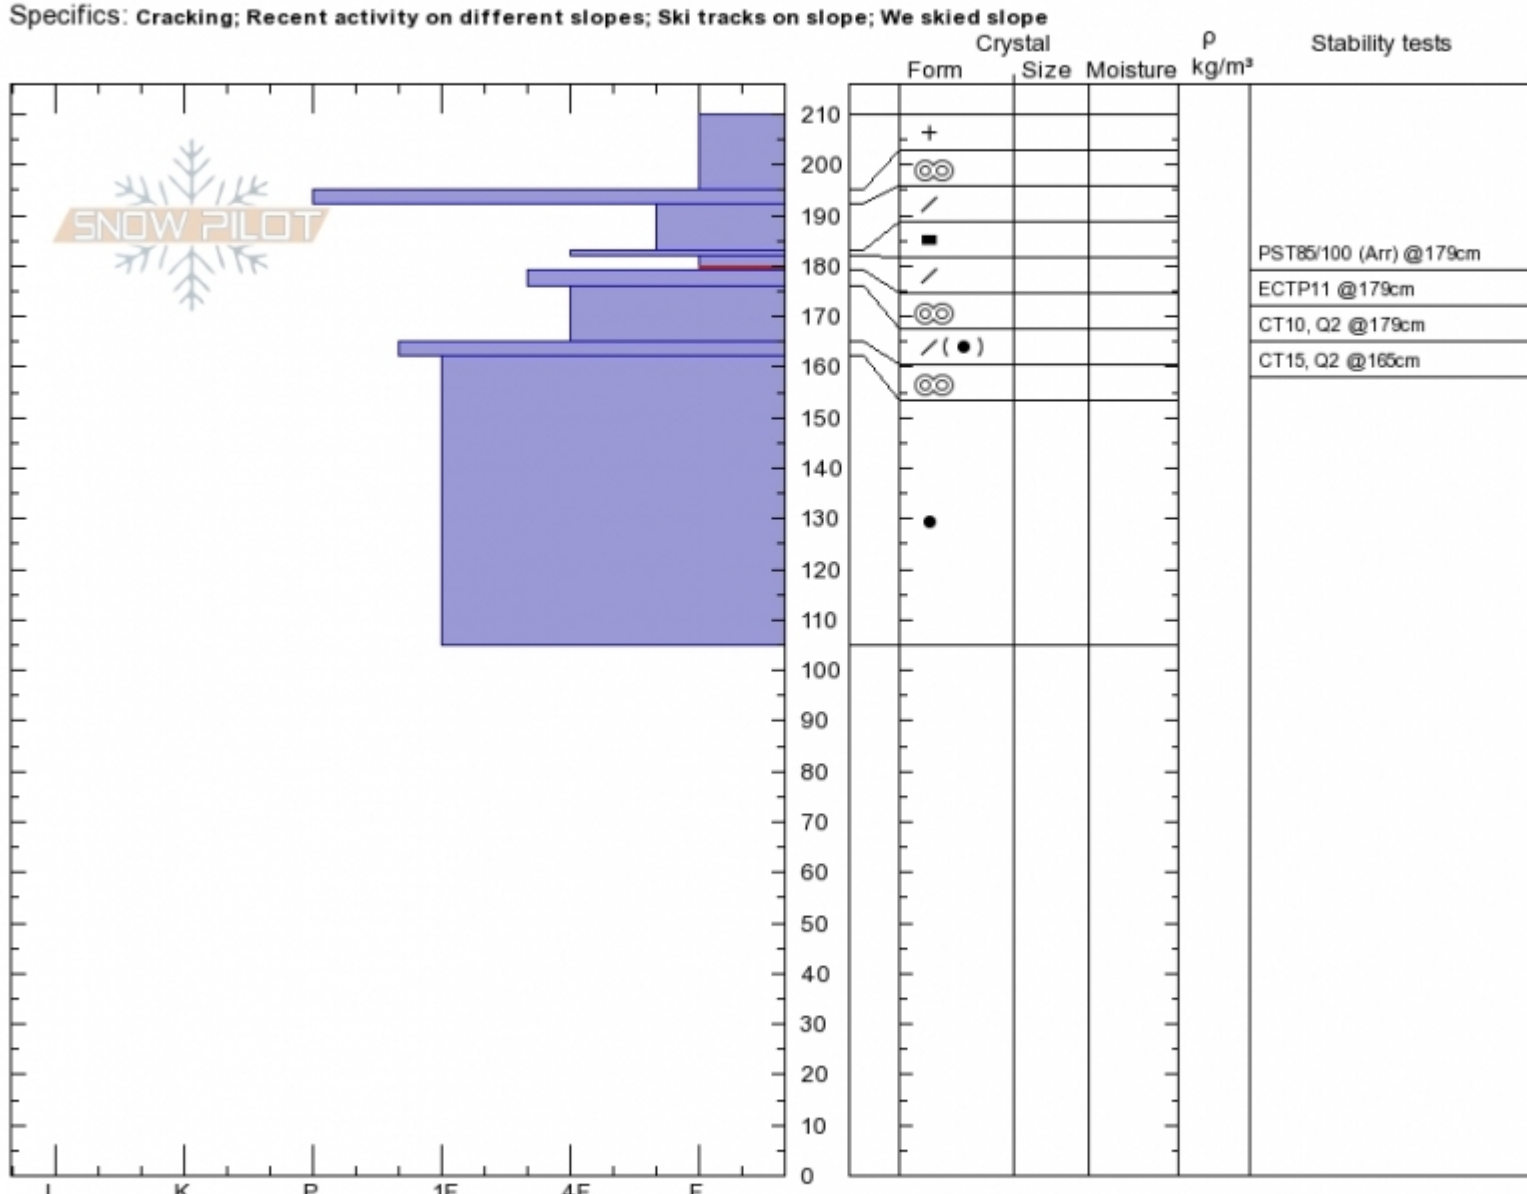

**Middle Basin/Beehive**  
**Madison Range-N**  
**MT**  
 Elevation: **8820 ft**  
 Aspect: **90°**  
 Specifics: **Cracking; Recent activity on different slopes; Ski tracks on slope; We skied slope**

**Alex Marienthal**  
**Sat Mar 24 00:25 2018**  
 Co-ord: **45.32384N, -111.37836W**  
 Slope Angle: **25°**  
 Wind Loading: **no**

Stability: **Fair**  
 Air Temperature:  
 Sky Cover: **BKN**  
 Precipitation: **NO**  
 Wind: **SW Moderate**

**HS210**  
**Stability Test Notes**

Layer No  
**179-182: F**

Notes: 6in. new snow this morning. Stopped snowing 30-45 minutes before pit. Wind increasing to strong.

Advisory Region  
 Northern Madison  
 Northern Madison, 2018-03-29