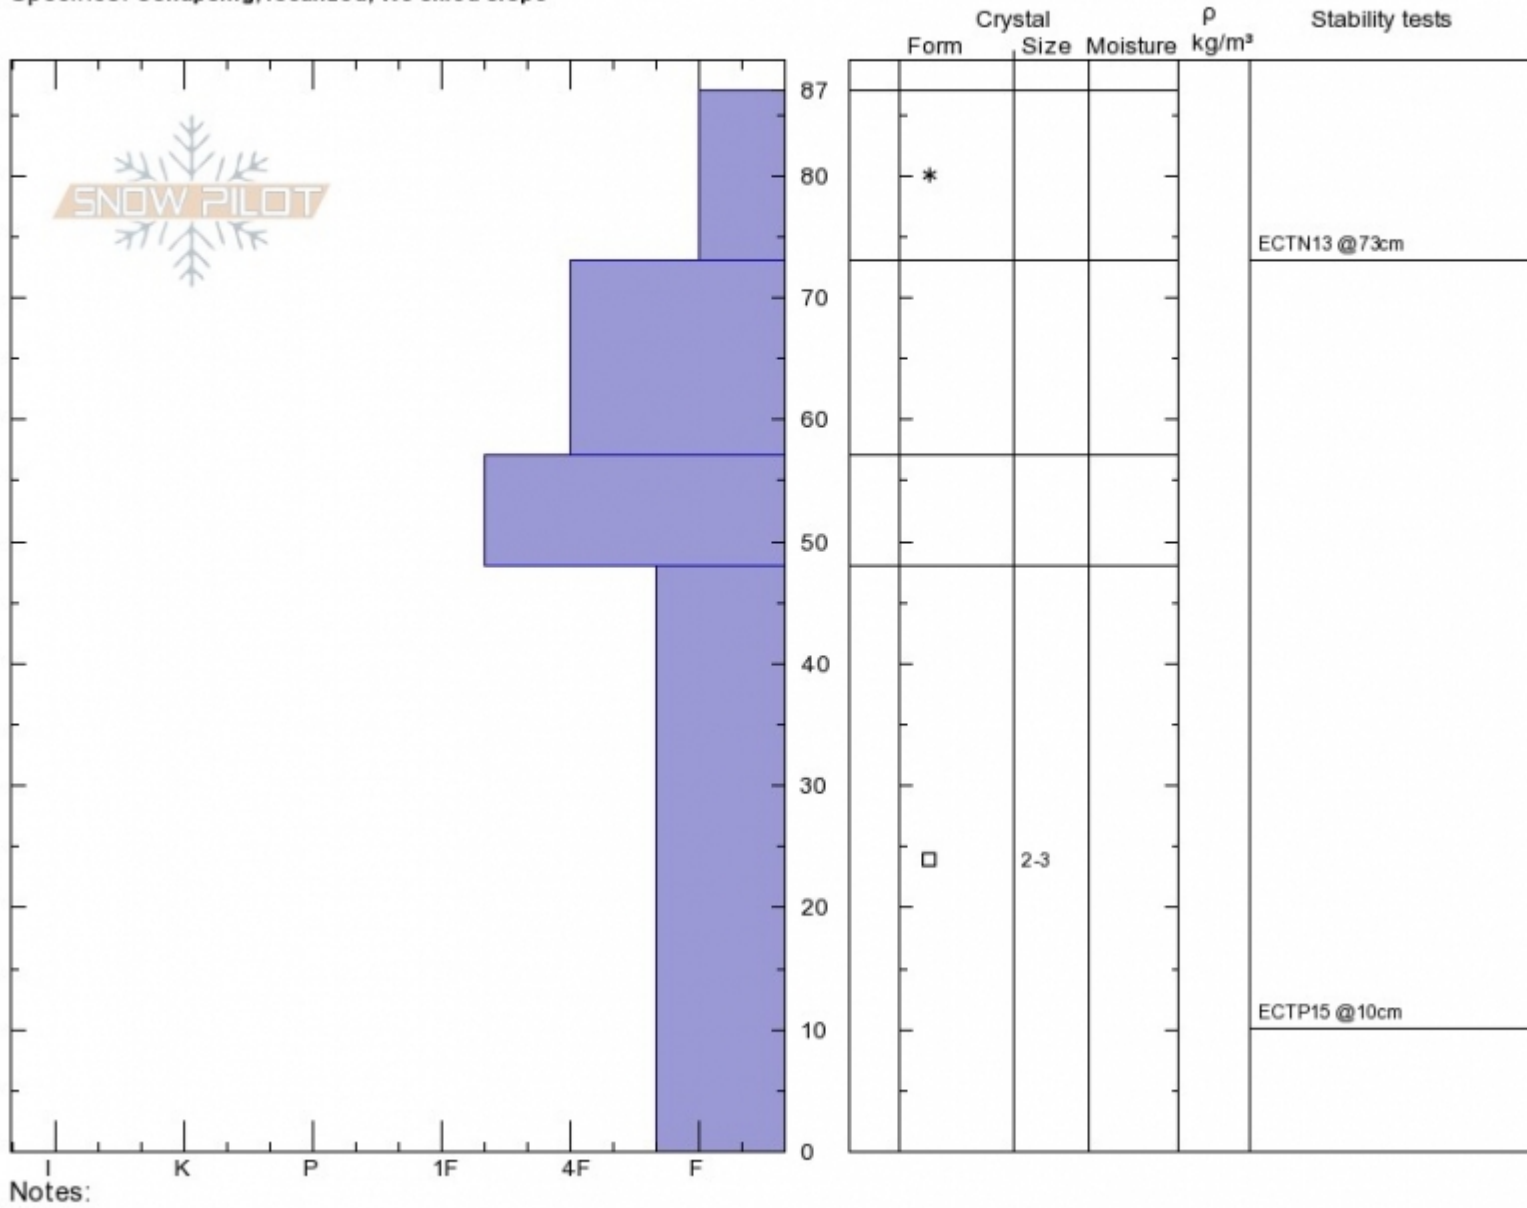

Bacon Rind
Madison Range-S
MT
 Elevation: **8800 ft**
 Aspect: **90°**
 Specifics: **Collapsing, localized; We skied slope**

Spencer Jonas
Sat Dec 22 11:00 2018
 Co-ord:
 Slope Angle: **26°**
 Wind Loading: **no**

Stability:
 Air Temperature:
 Sky Cover: **FEW**
 Precipitation:
 Wind: **Calm**

HS87 PF87
Stability Test Notes

Layer No

Advisory Region
 Southern Madison

Avalanche Details: [Collapsing, "whumphs" at Bacon Rind](#)

Forecast link: [GNFAC Avalanche Forecast for Sun Dec 23, 2018](#)

Southern Madison, 2018-12-22