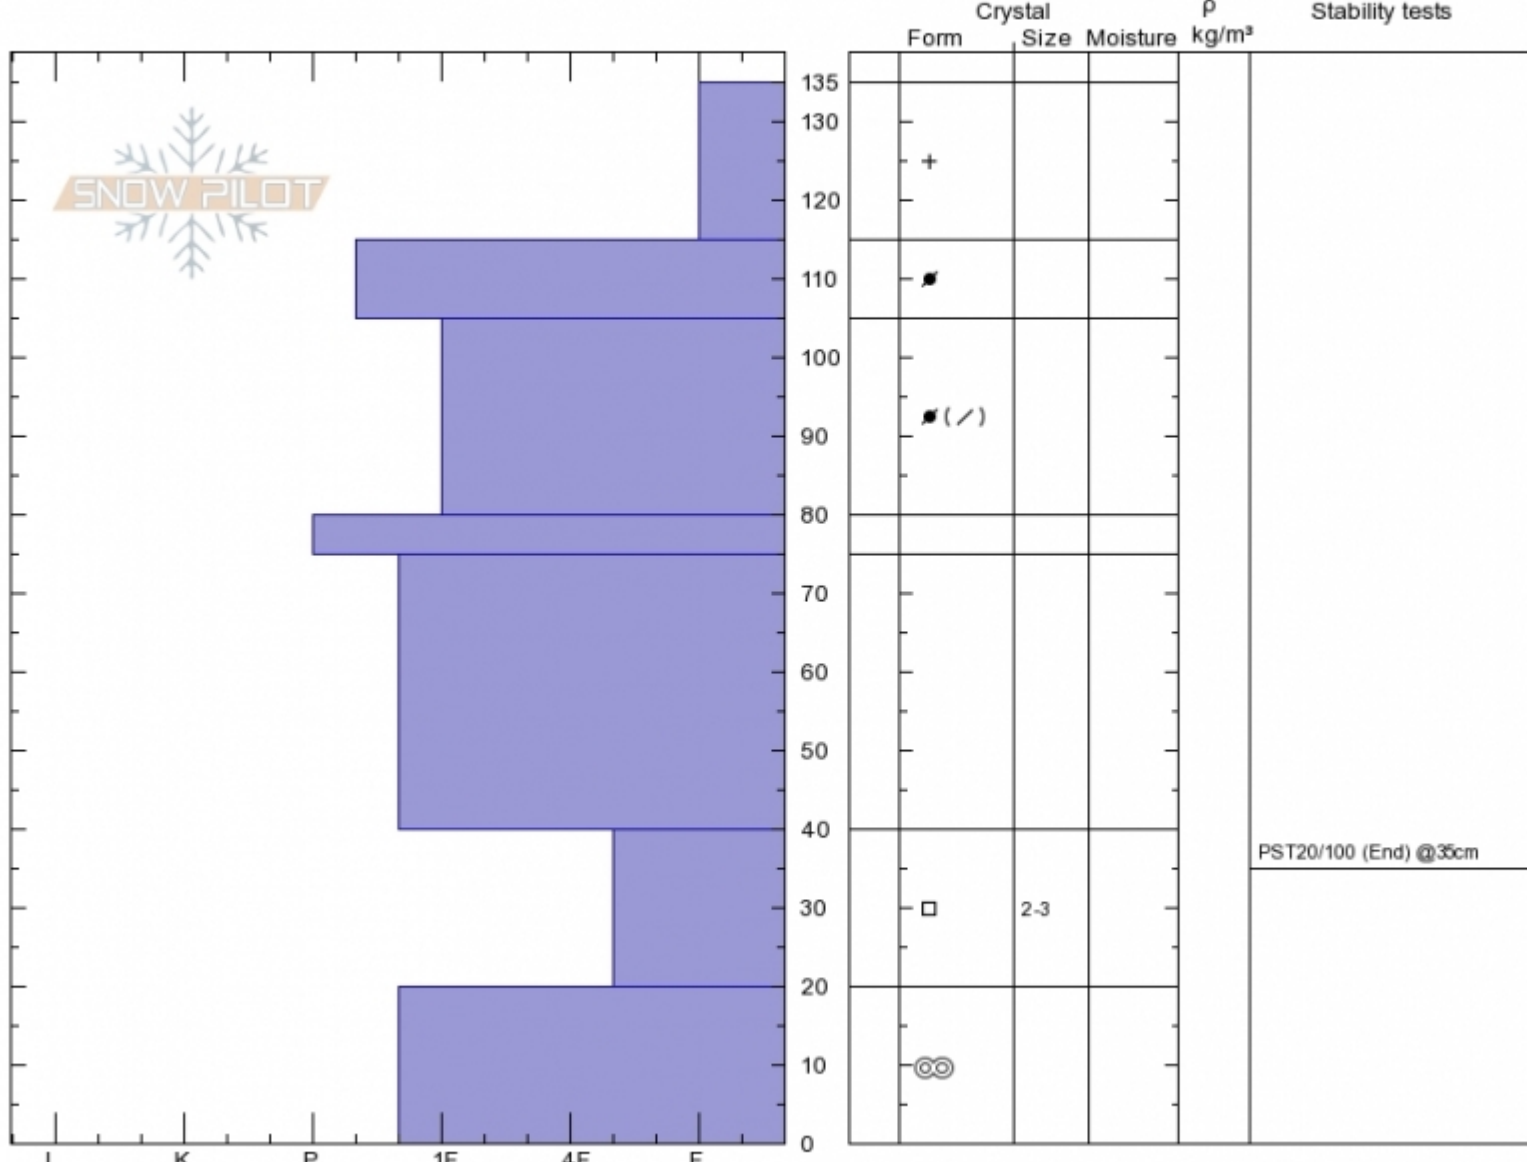

**BuckRidge Crown AMu**  
**Madison Range-N**  
**MT**

**Alex Marienthal**  
**Mon Feb 18 11:00 2019**  
 Co-ord: **45.17575N, -111.37260W**  
 Slope Angle: **38°**  
 Wind Loading: **previous**

Stability:  
 Air Temperature:  
 Sky Cover: **SCT**  
 Precipitation: **S-1**  
 Wind: **Calm**

**HS135**  
 Stability Test Notes

Layer No  
 20-40: Pr

Elevation: **9346 ft**  
 Aspect: **100°**

Specifics: Pit is adjacent to avalanche: crown; Recent activity on similar slopes; Recent activity on different slopes; Snowmobile track

Notes: Crown profile of snowmobile triggered avalanche on 2/17/19. AMu-R3-D2-O. None caught. Dug in average section of 2.5-5' deep c

Advisory Region  
 Northern Madison  
**Avalanche Details:** [Snowmobile-triggered avalanche on First Yellowmule](#)  
 Northern Madison, 2019-02-21