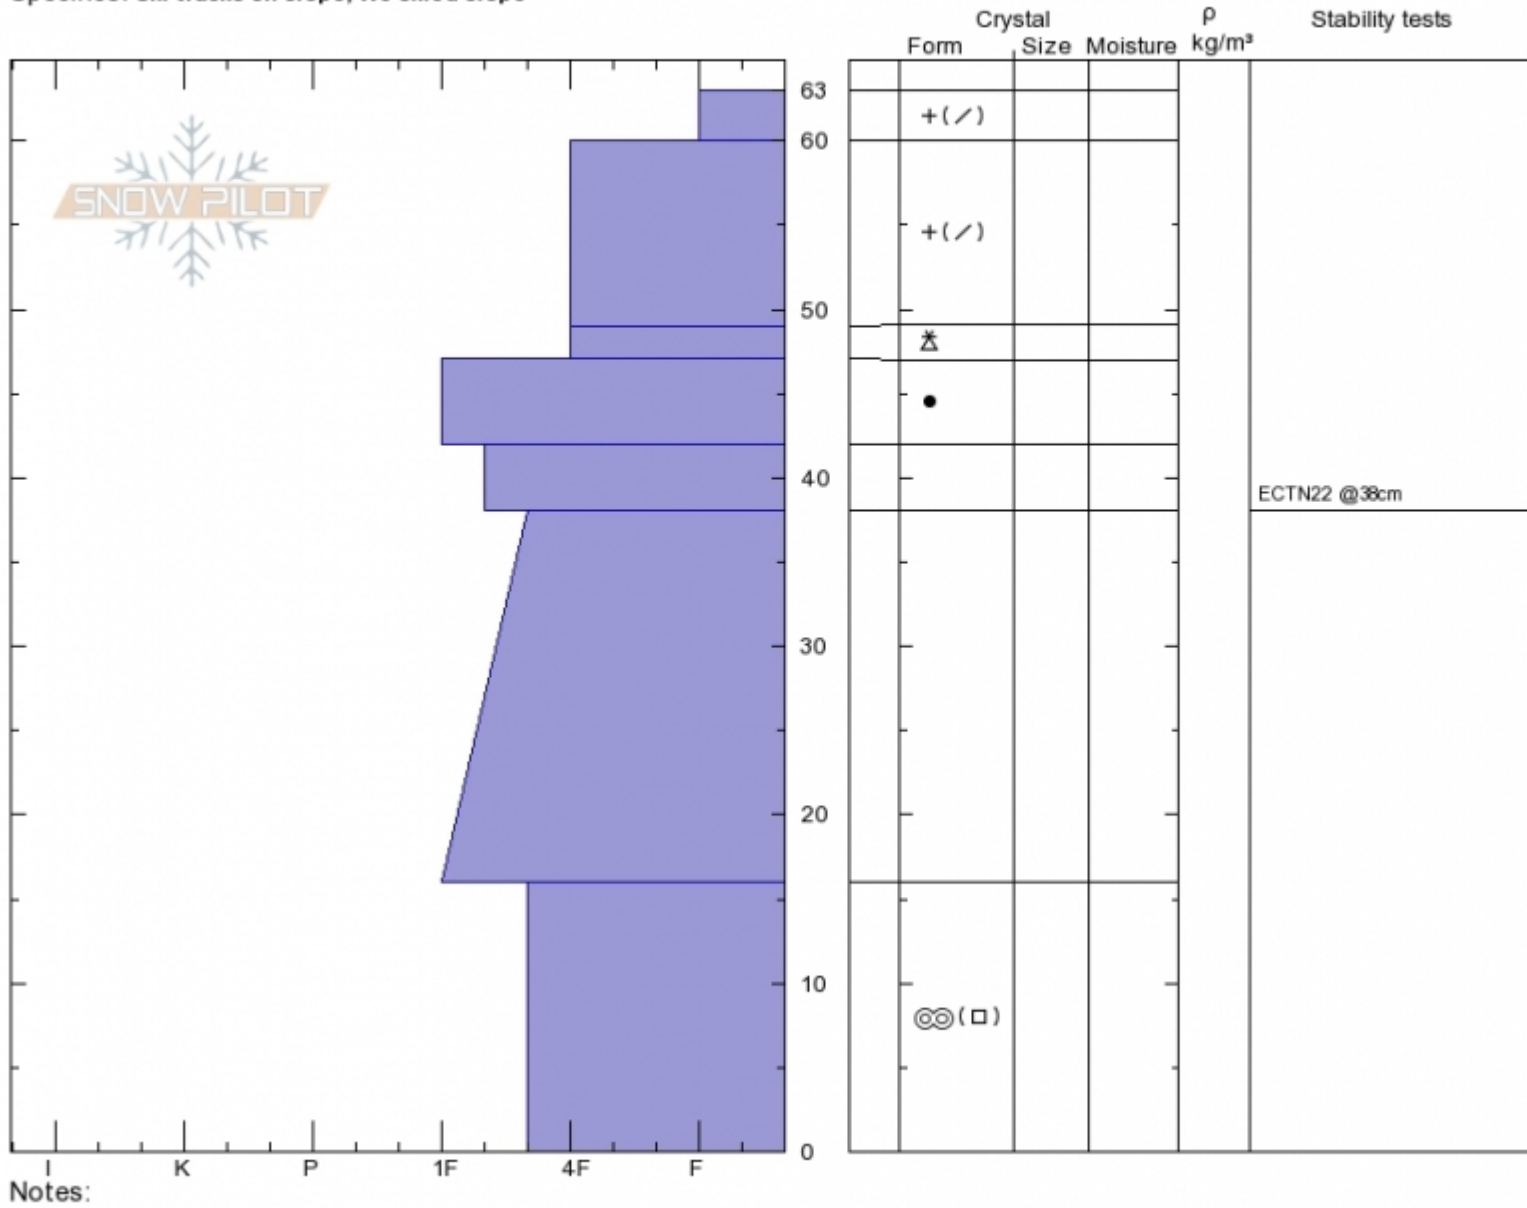

Lower Reefer Chute
 Bridger Range
 MT
 Elevation: 8082 ft
 Aspect: 20°
 Specifics: Ski tracks on slope; We skied slope

Alex Marienthal
 10/27/2019 - 11:15am
 Co-ord: 45.82920N, -110.93093W
 Slope Angle: 32°
 Wind Loading: no

Stability: **Good**
 Air Temperature: -17°C
 Sky Cover: **BKN**
 Precipitation: **S-1**
 Wind: **W Light Breeze**

HS:63
 Stability Test Notes

Layer No

Advisory Region
 Bridger Range
 Longitude
 -110.93W
 Latitude
 45.83N