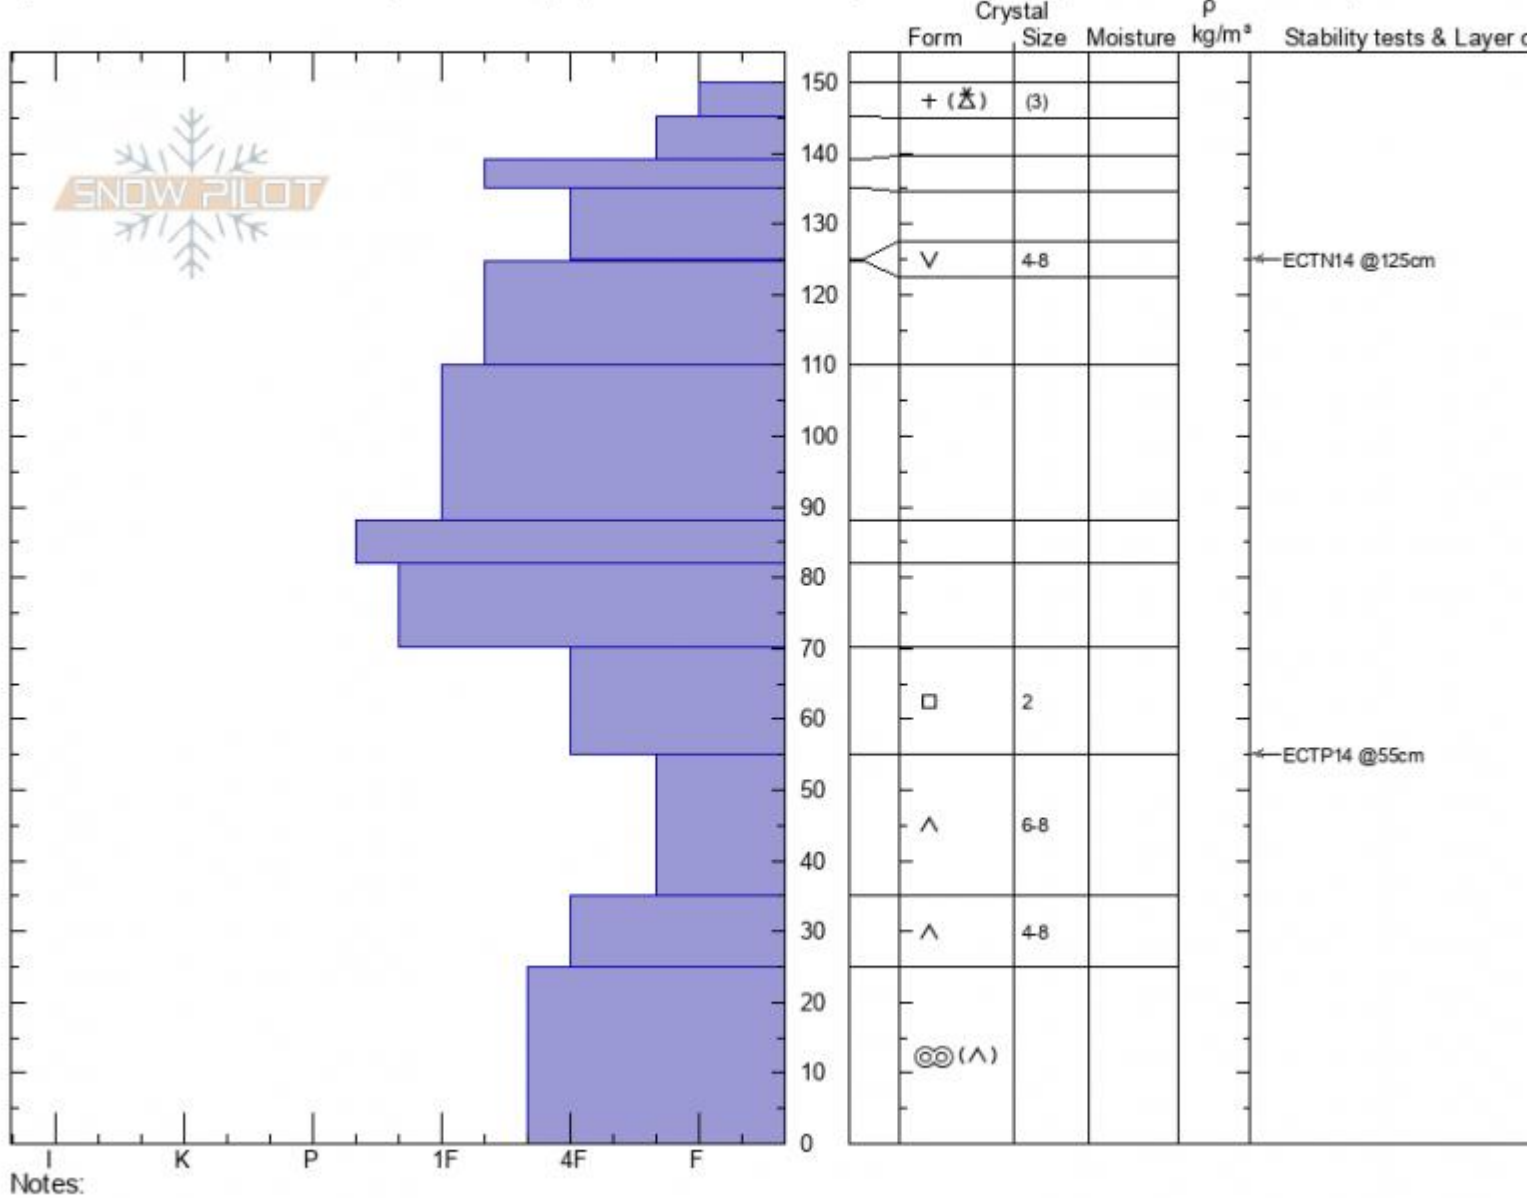

South Fk Muddy Creek
 Madison Range-N
 MT
 Elevation: 9400 ft
 Aspect: 40°

Alex Marienthal
 01/21/2021 - 11:00am
 Co-ord: 45.18660N, -111.45838W
 Slope Angle: 33°
 Wind Loading: **previous**

Stability: **poor**
 Air Temperature:
 Sky Cover: **OVC**
 Precipitation: **S-1**
 Wind: **Calm**

HS: 150 Layer Notes:
 PF: 100 55-35cm: Problematic layer

Specifics: Recent avalanche activity on similar slopes; Recent avalanche activity on different slopes; Snowmobile tracks on slope

Advisory Region
 Northern Madison
 Longitude
 -111.38W
 Latitude
 45.17N
 Northern Madison, 2021-01-21