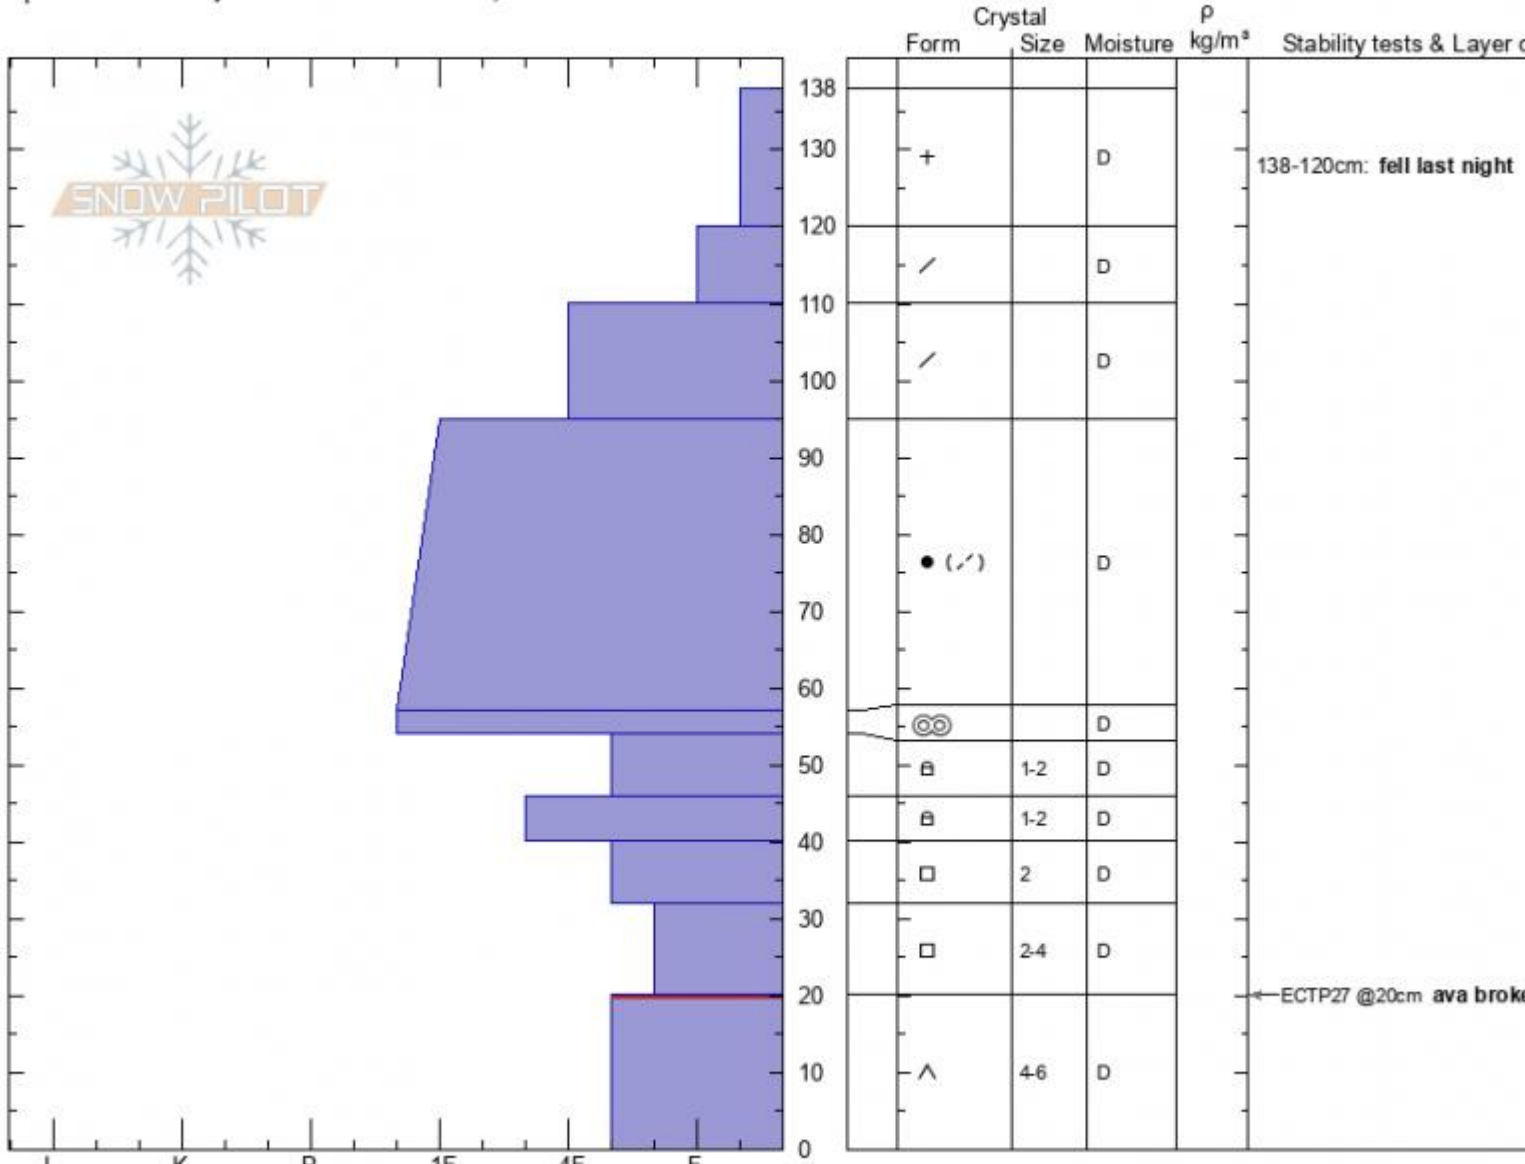

**Beehive Fatality**  
**Madison Range-N**  
**MT**

Elevation: **9200 ft**  
 Aspect: **270°**  
 Specifics: Pit is adjacent to avalanche: crown;

**Doug Chabot-Admin**  
**02/15/2021 - 11:50am**  
 Co-ord: **45.32733N, -111.38312W**  
 Slope Angle: **40°**  
 Wind Loading: **previous**

Stability:  
 Air Temperature: **-9°C**  
 Sky Cover: **OVC**  
 Precipitation: **S1**  
 Wind: **Calm**

HS: **138** Layer Notes:  
 138-120cm: **fell last night**  
 20-0cm: **Problematic layer**

Notes: This snowpit was part of the accident investigation of an avalanche that occurred on 2/14/2021. 1 splitboarder was killed.

Advisory Region  
 Northern Madison  
 Longitude  
 -111.39W  
 Latitude  
 45.34N

**Avalanche Details:** [Splitboarder triggered, caught and killed in Beehive](#)  
 Northern Madison, 2021-02-16