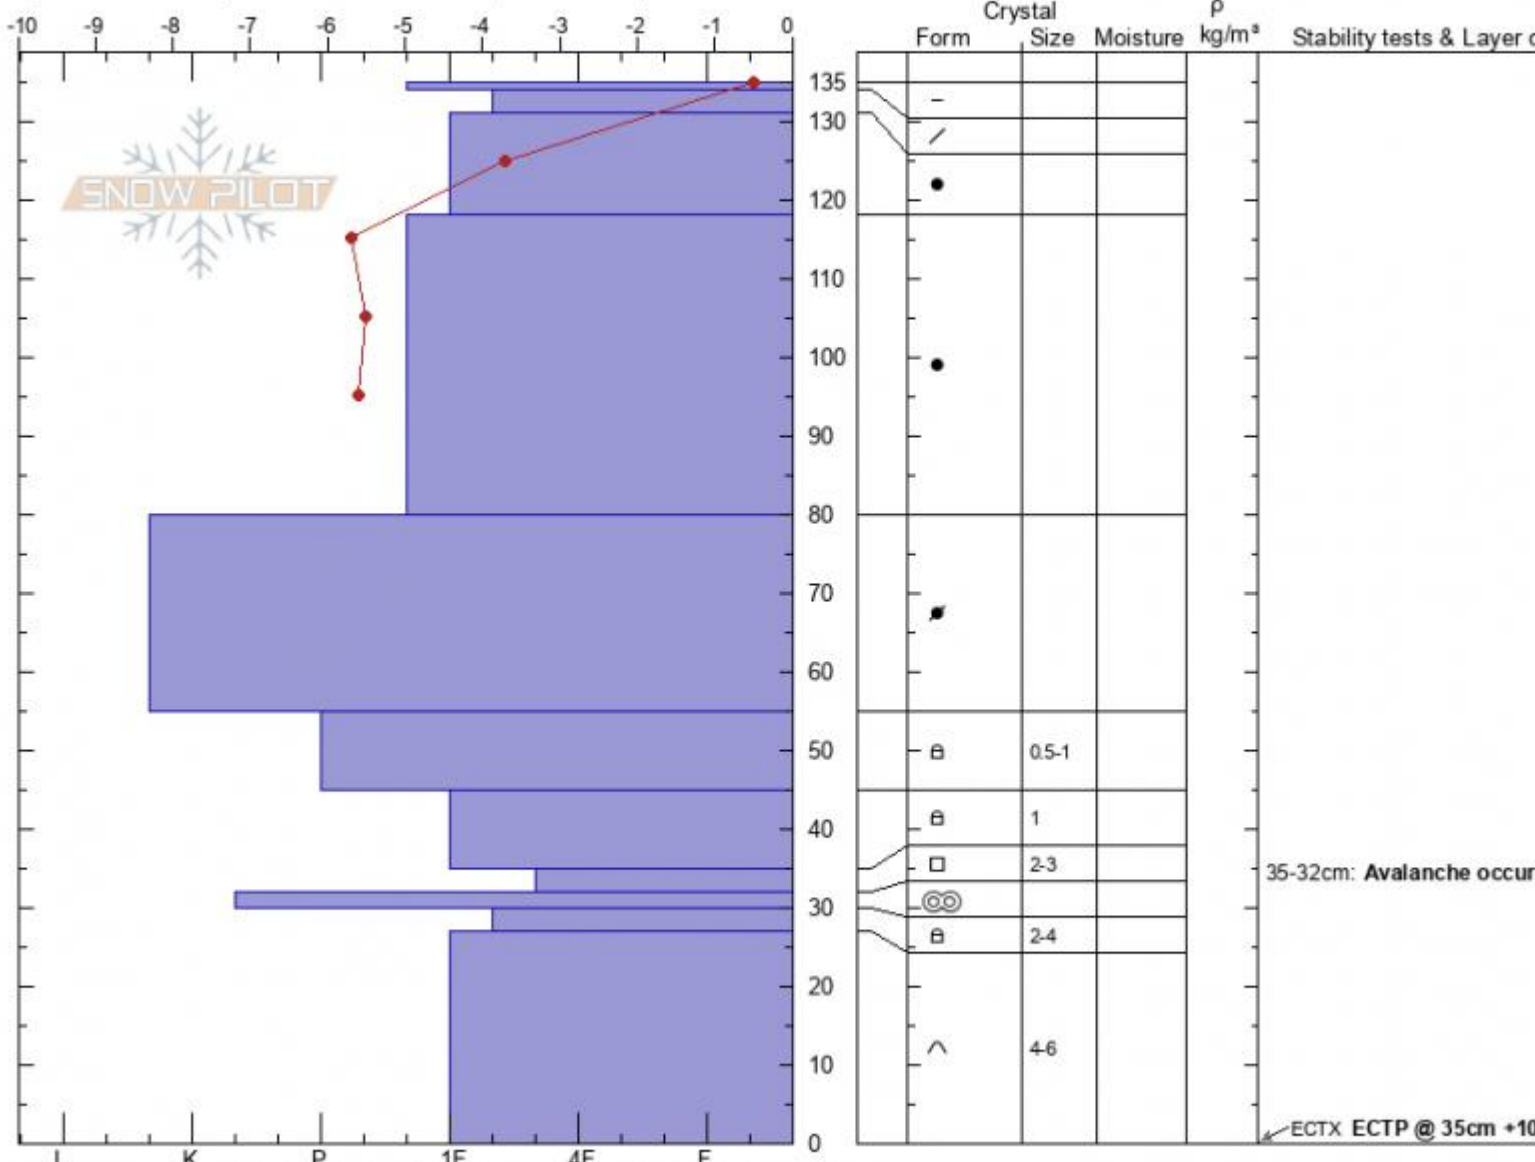

Arden Profile
Gallatin Range-N
MT
 Elevation: **10022 ft**
 Aspect: **130°**
 Specifics: Pit is adjacent to avalanche: flank; We skied slope

Dave Zinn
03/07/2021 - 1:15am
 Co-ord: **45.41242N, -110.98846W**
 Slope Angle: **35°**
 Wind Loading: **previous**

Stability: **good**
 Air Temperature: **-3°C**
 Sky Cover: **FEW**
 Precipitation: **NO**
 Wind: **W Light Breeze**

HS: **135** Layer Notes:
 35-32cm: **Avalanche occurred**

Advisory Region
 Northern Gallatin
 Longitude
 -110.97W
 Latitude
 45.42N

Avalanche Details: [Two large deep slabs near Maid of the Mist](#)
 Northern Gallatin, 2021-03-07