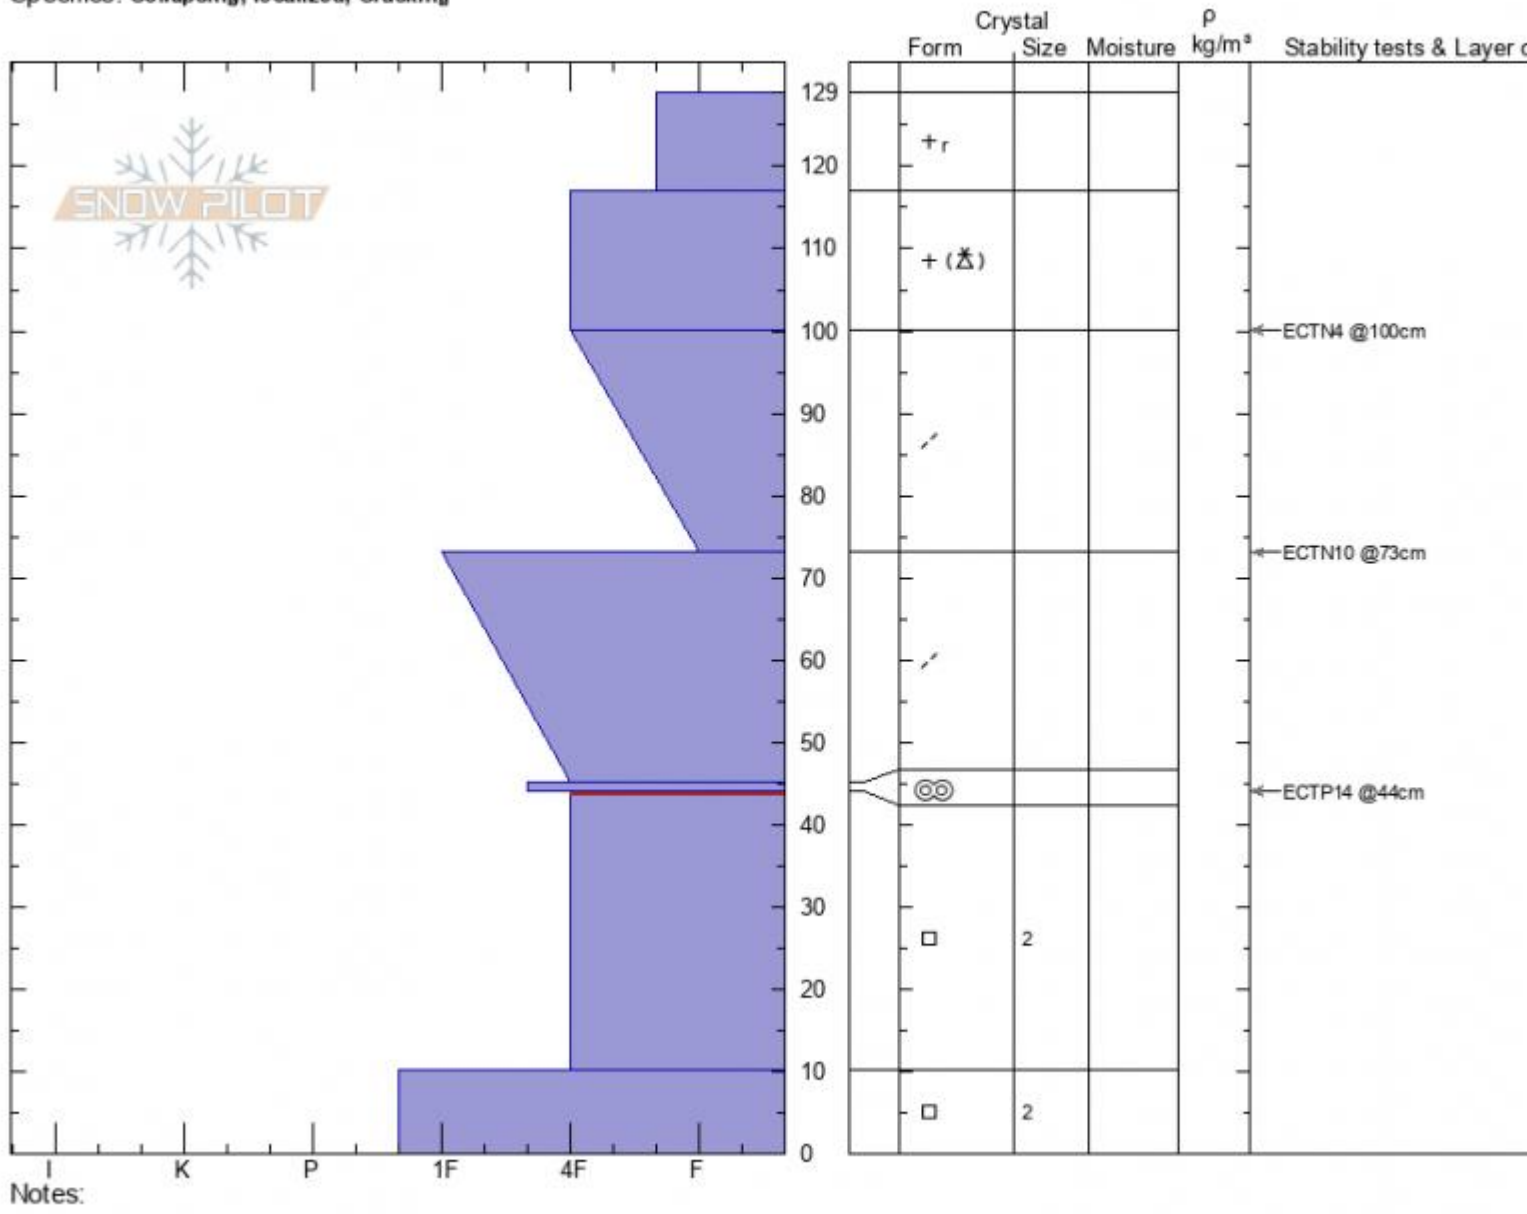

Lionhead Ridge
Lionhead Range
MT
 Elevation: **8706 ft**
 Aspect: **30°**
 Specifics: Collapsing, localized; Cracking

Dave Zinn
12/12/2021 - 1:00pm
 Co-ord: **44.70836N, -111.30755W**
 Slope Angle: **25°**
 Wind Loading: **yes**

Stability: **Poor**
 Air Temperature:
 Sky Cover: **OVC**
 Precipitation: **S-1**
 Wind: **SW Strong**

HS: **129** Layer Notes:
 PF: **100** 44-10cm: Problematic layer
 PS: **15**

Advisory Region
 Lionhead Range
 Longitude
 -111.32W
 Latitude
 44.71N
Avalanche Details: [Collapse/ Cracking Lionhead Ridge](#)
 Lionhead Range, 2021-12-12