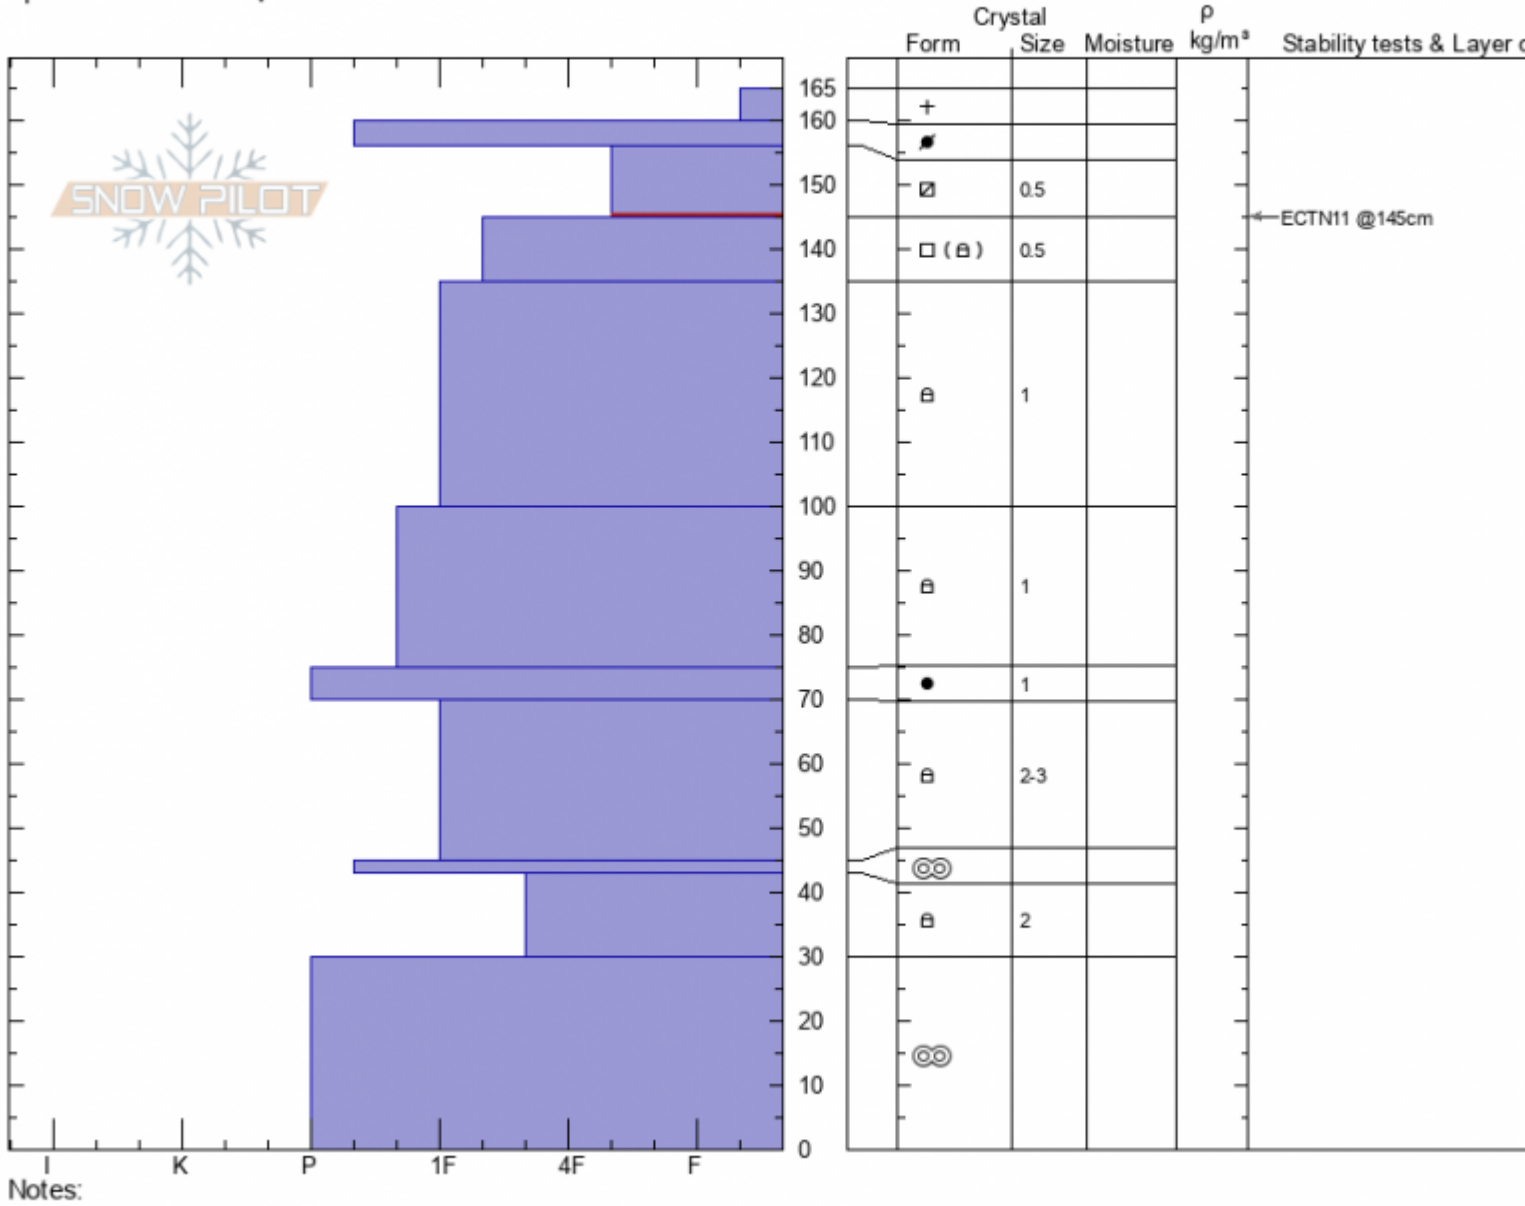

**Argentina Bowl**  
**Bridger Range**  
**MT**  
 Elevation: **8580 ft**  
 Aspect: **40°**  
 Specifics: **We skied slope**

**Doug Chabot-Admin**  
**01/27/2022 - 11:10am**  
 Co-ord: **45.78620N, -110.93584W**  
 Slope Angle: **40°**  
 Wind Loading:

Stability: **Good**  
 Air Temperature: **-4°C**  
 Sky Cover: **CLR**  
 Precipitation: **NO**  
 Wind: **Calm**

HS: **165**    Layer Notes:  
 156-145cm: **Problematic layer**

Advisory Region  
 Bridger Range  
 Longitude  
 -110.94W  
 Latitude  
 45.79N