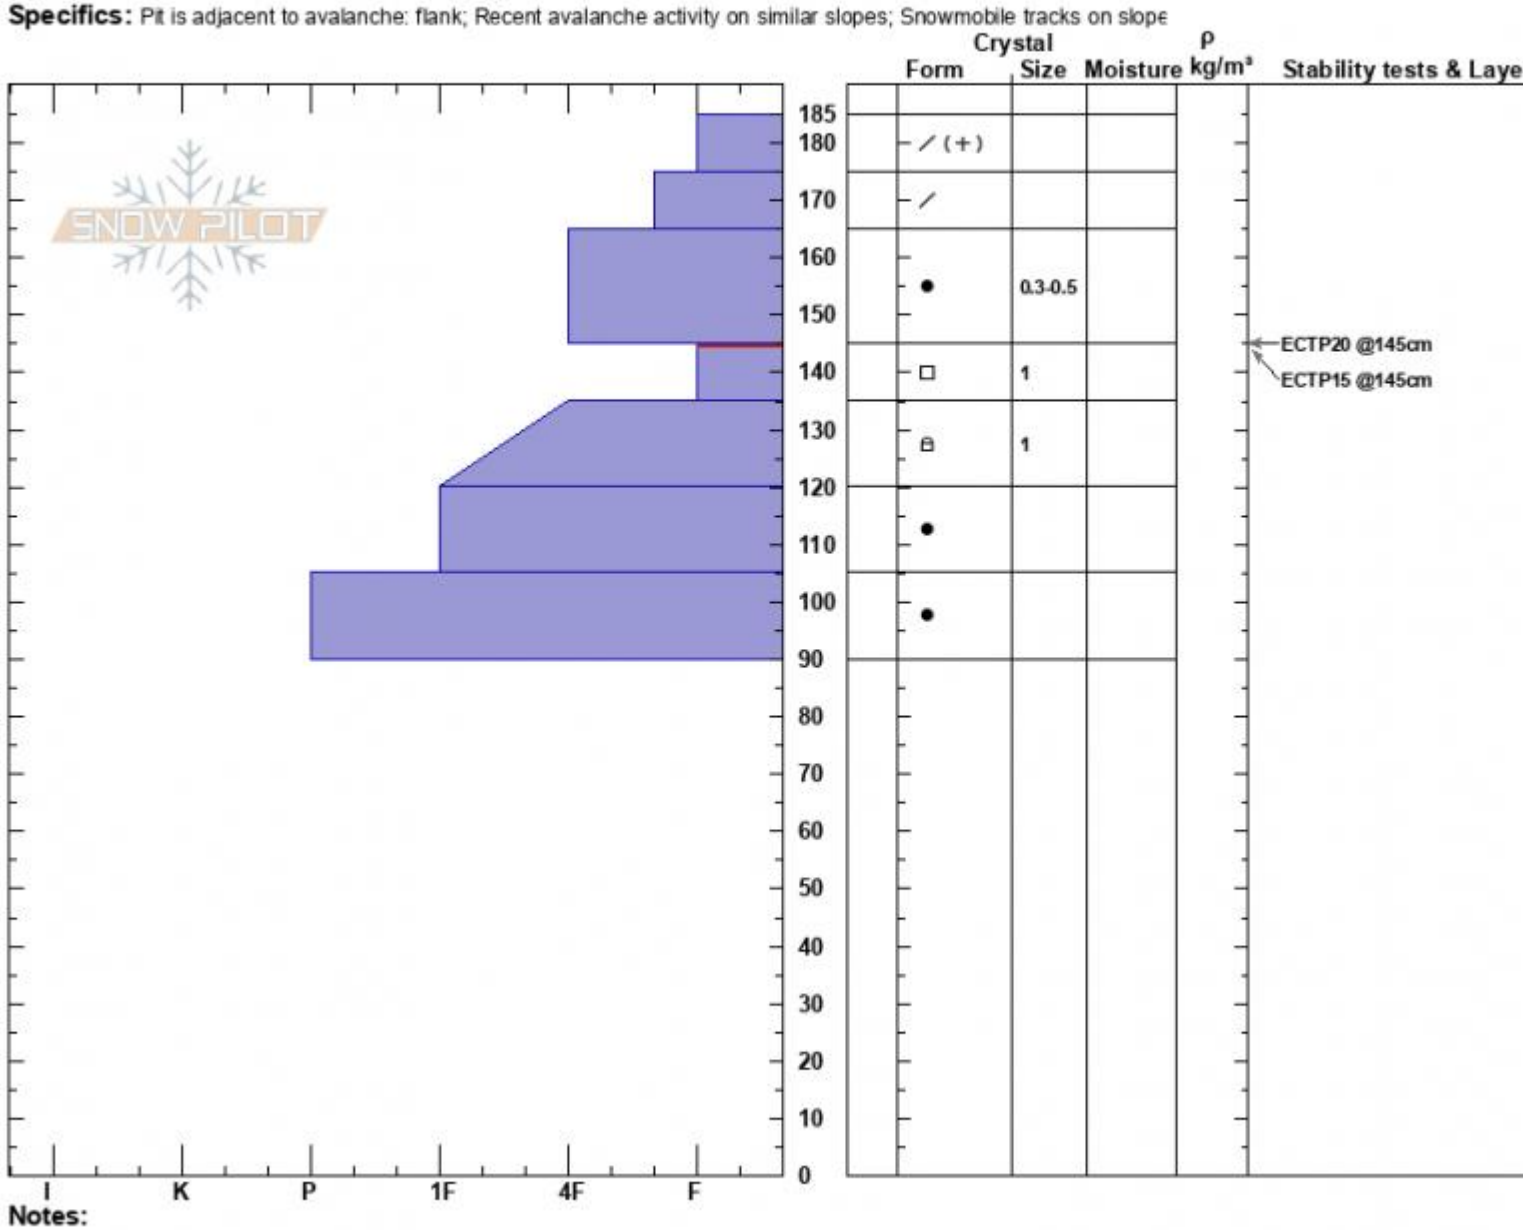

SW Sheep Avalanche
 Cooke City
 MT
 Elevation: 9759 ft
 Aspect: 220°
 Specifics: Pit is adjacent to avalanche: flank; Recent avalanche activity on similar slopes; Snowmobile tracks on slope

Alex Marienthal
 02/07/2022 - 12:40pm
 Co-ord: 45.06766N, -109.93215W
 Slope Angle: 25°
 Wind Loading: no

Stability: Poor
 Air Temperature:
 Sky Cover: FEW
 Precipitation: NO
 Wind: Calm

HS:185
 Layer Notes:
 145-135cm: Problematic layer

Dug next to snowmobile triggered avalanche that occurred the morning of 2/6/2022.

Advisory Region
 Cooke City
 Longitude
 -109.93W
 Latitude
 45.07N

Avalanche Details: [Rider-Triggered Avalanche SW face of Sheep Mountain](#)

Cooke City, 2022-02-10