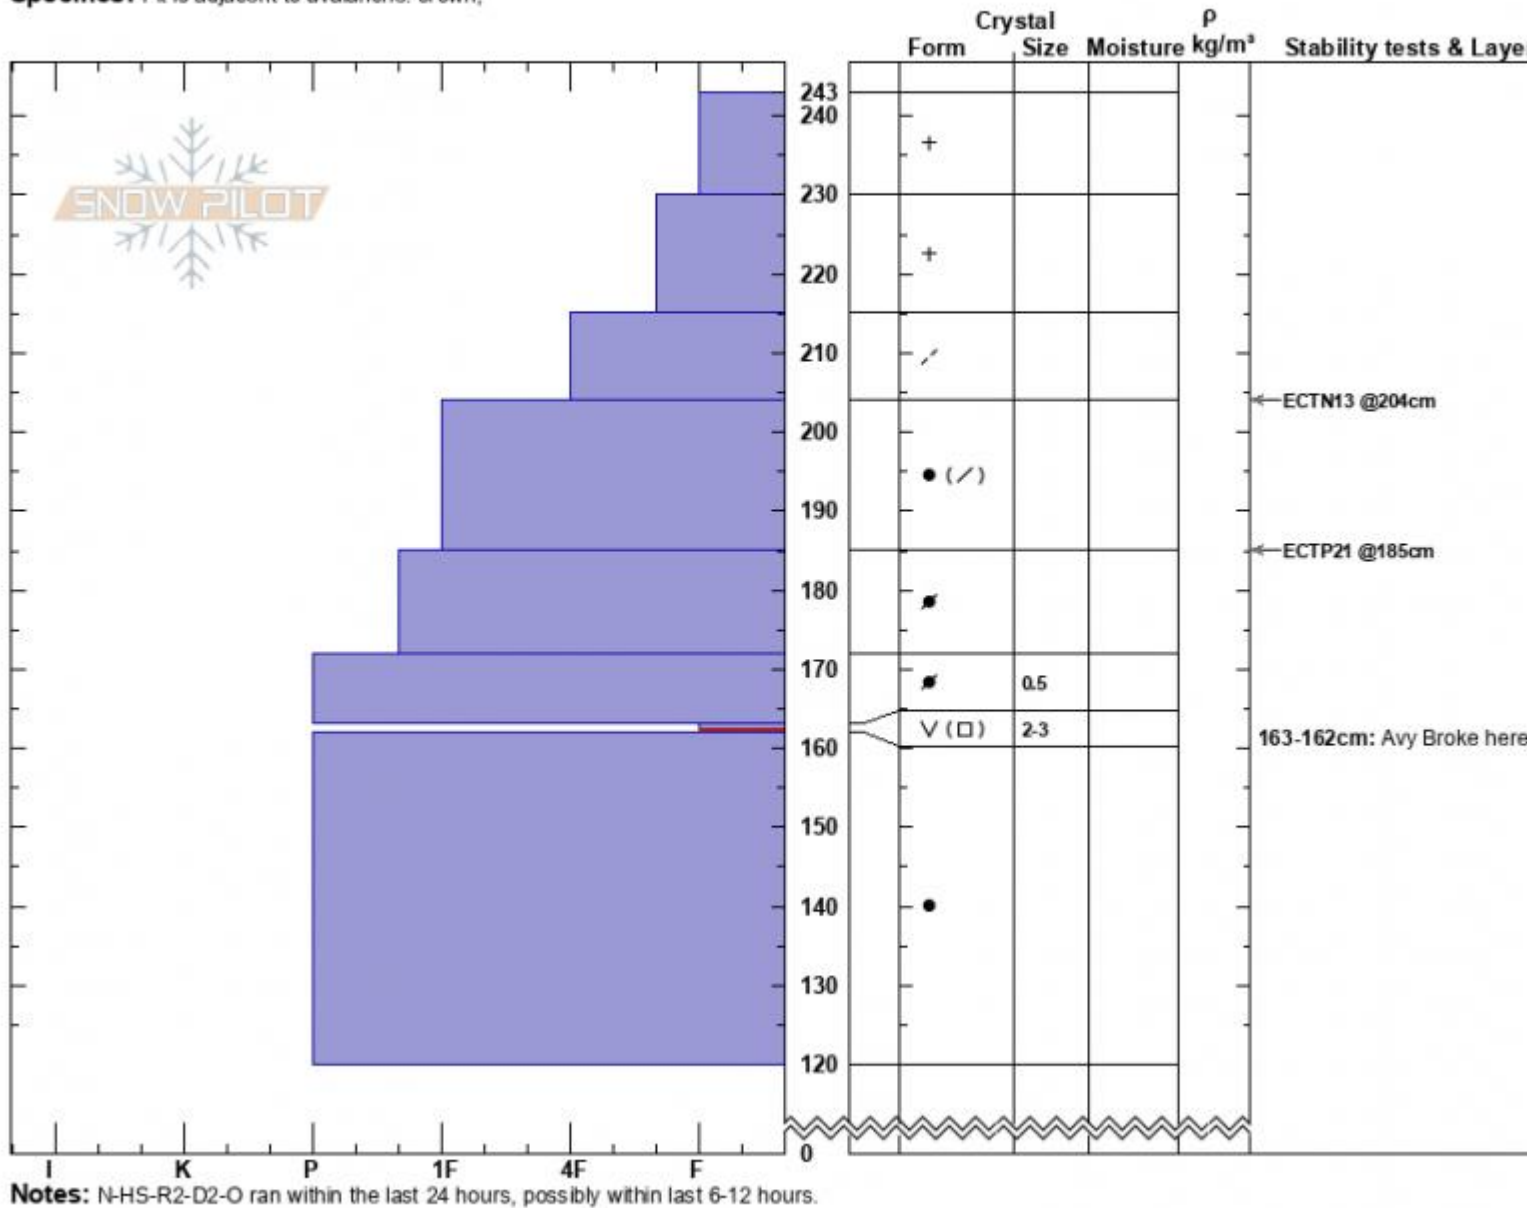

Sunlight Basin, Crown
 Madison Range-S
 MT
 Elevation: 9469 ft
 Aspect: 75°
 Specifics: Pit is adjacent to avalanche: crown;

Alex Marienthal
 01/28/2023 - 11:25am
 Co-ord: 44.97474N, -111.31396W
 Slope Angle: 37°
 Wind Loading: previous

Stability: Poor
 Air Temperature: -17°C
 Sky Cover: OVC
 Precipitation: S-1
 Wind: NE Calm

HS:243
 Layer Notes:
 163-162cm: Avy Broke here
 163-162cm: Problematic layer

Advisory Region
 Southern Madison
 Longitude
 -111.31W
 Latitude
 44.97N

Avalanche Details: [Many natural slides in Taylor Fork Southern Madison, 2023-01-28](#)