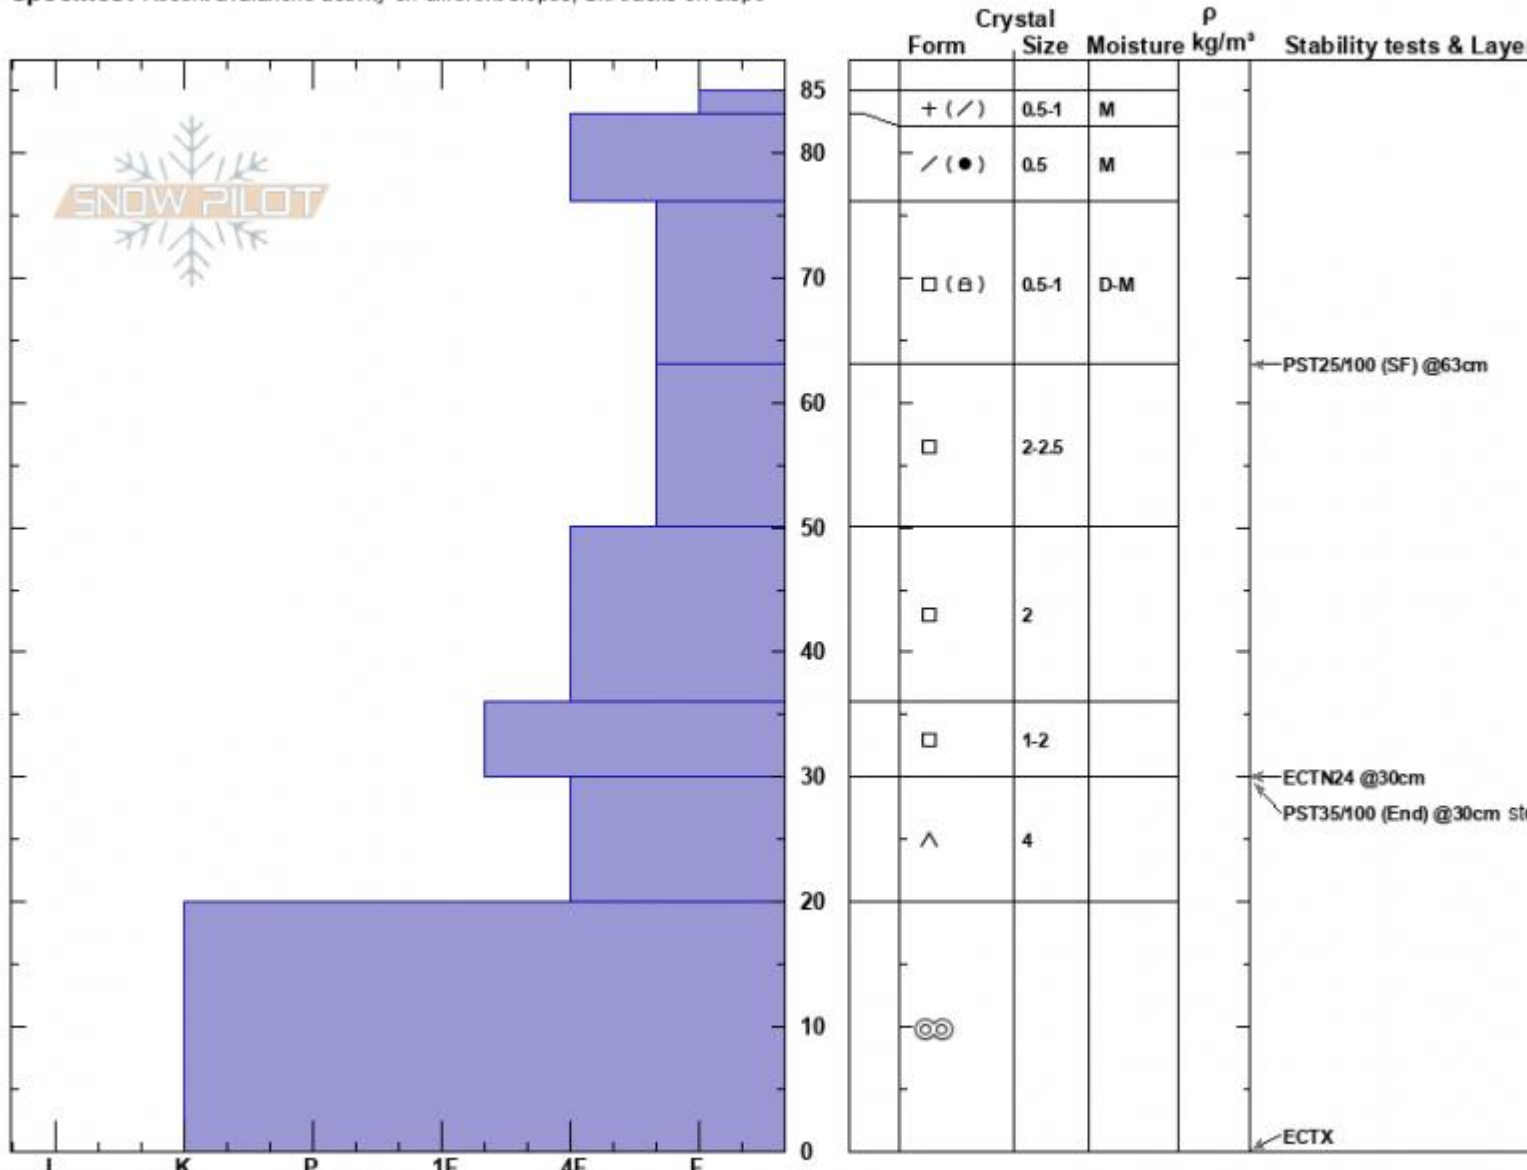

Refr. Chutes/Ramp
 Bridger Range
 MT
 Elevation: 8330 ft
 Aspect: 15°
 Specifics: Recent avalanche activity on different slopes; Ski tracks on slope

Alex Marienthal
 01/20/2024 - 1:00pm
 Co-ord: 45.82880N, -110.93213W
 Slope Angle: 26°
 Wind Loading: no

Stability: Fair
 Air Temperature: 1°C
 Sky Cover: BKN
 Precipitation: NO
 Wind: Calm

HS:85
 PF:80
 PS:15
 Layer Notes: 30-20cm:Problematic layer

Notes: Top 7.5" of snow = 1" of SWE (19cm snow = 25mm SWE).
 Recent snowfall settled to 3.5" = 0.4" SWE (9cm snow = 10mm SWE).

Advisory Region
 Bridger Range
 Longitude
 -110.93W
 Latitude
 45.83N
 Bridger Range, 2024-01-20