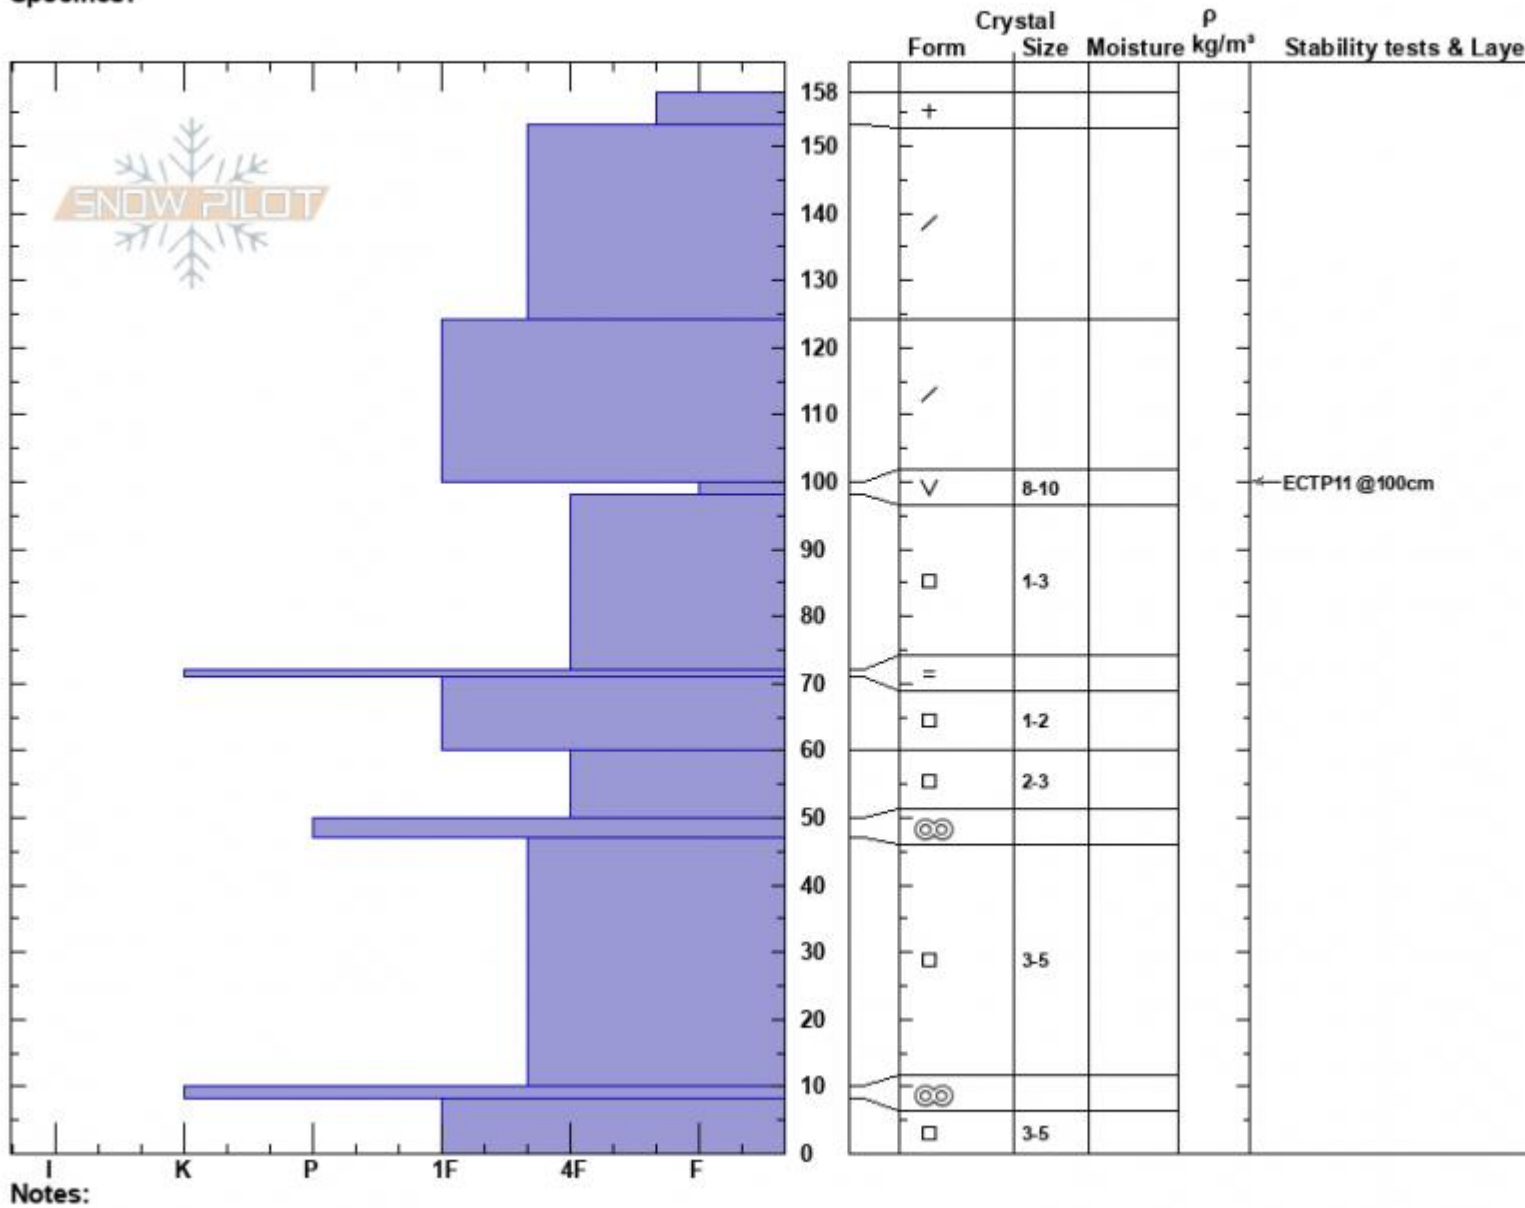

Yale Pass North
 Centennial Range
 MT
 Elevation: 8920 ft
 Aspect: 355°
 Specifics:

Dave Zinn
 01/28/2024 - 2:00pm
 Co-ord: 44.54894N, -111.46986W
 Slope Angle: 28°
 Wind Loading: no

Stability: Poor
 Air Temperature:
 Sky Cover: OVC
 Precipitation: NO
 Wind: S Light Breeze

HS:158 Layer Notes:
 PF:30 100-98cm: Problematic layer

Advisory Region
 Island Park
 Longitude
 -111.73W
 Latitude
 44.55N
 Island Park, 2024-02-01