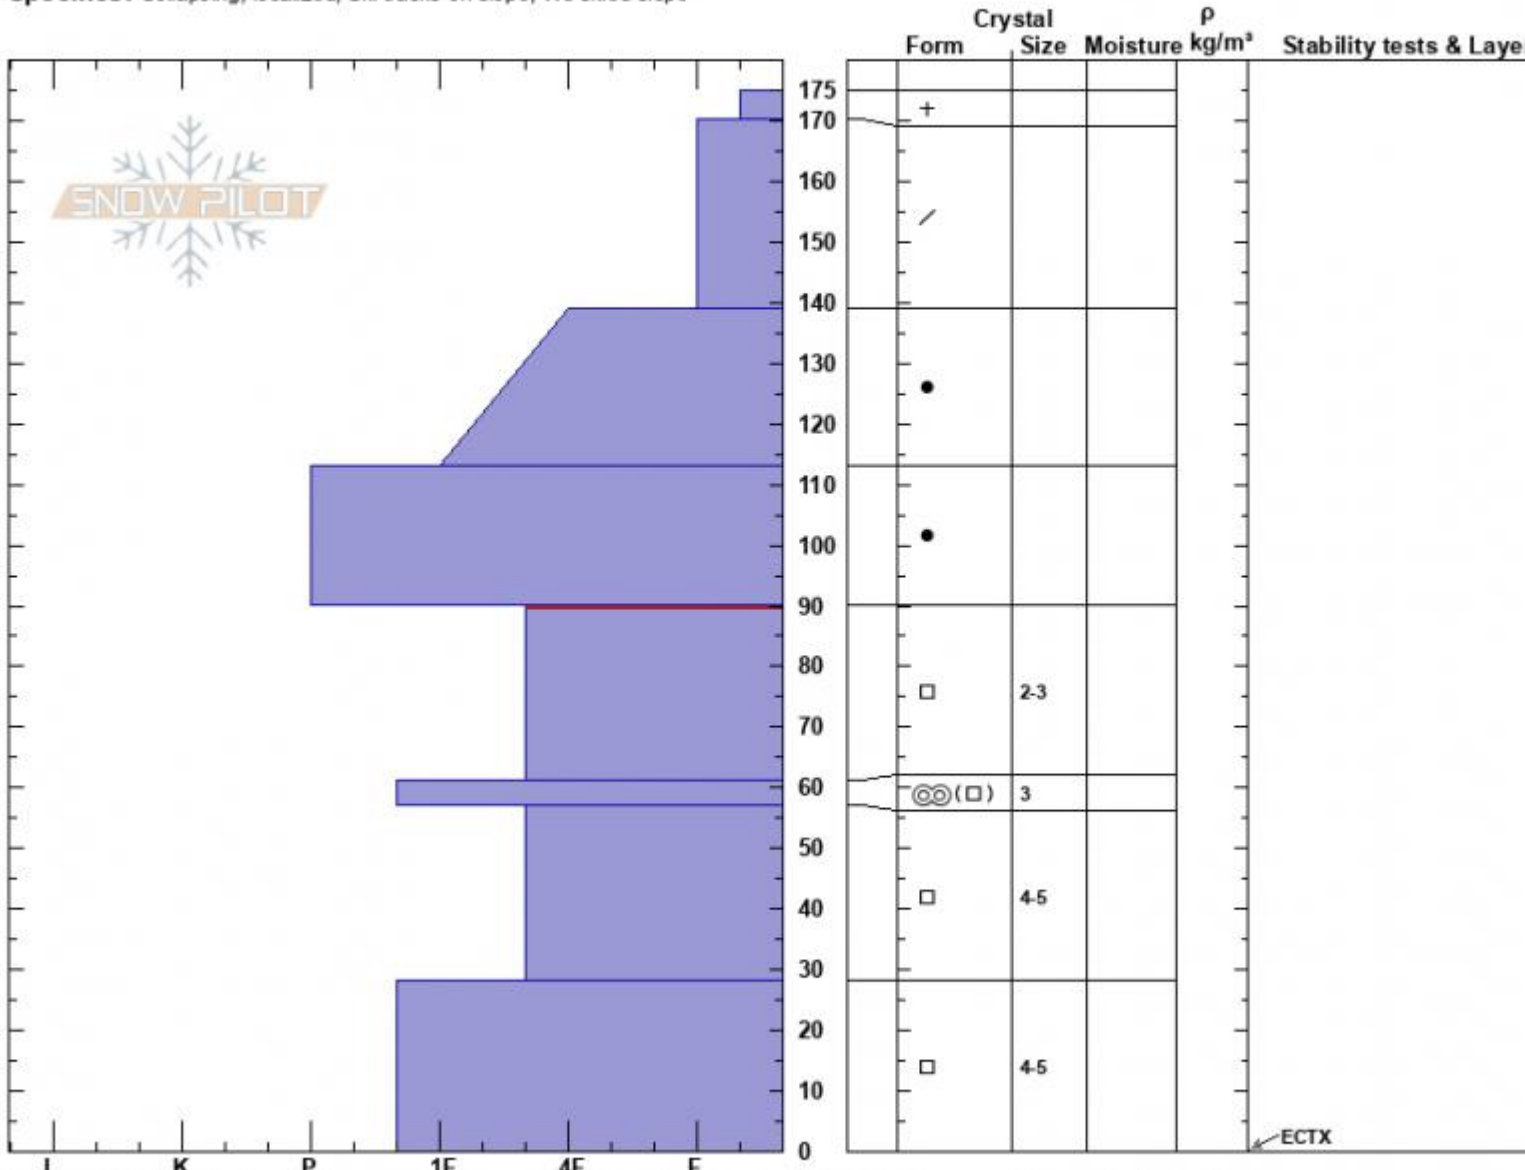

West Woody Profile
 Cooke City
 MT
 Elevation: 9400 ft
 Aspect: 295°
 Specifics: Collapsing, localized; Ski tracks on slope; We skied slope

Dave Zinn
 02/19/2024 - 1:00pm
 Co-ord: 44.98549N, -109.92732W
 Slope Angle: 28°
 Wind Loading: no

Stability: Poor
 Air Temperature:
 Sky Cover: BKN
 Precipitation: NO
 Wind: S Light Breeze

HS:175 Layer Notes:
 90-61cm: Problematic layer

Advisory Region
 Cooke City
 Longitude
 -109.92W
 Latitude
 44.97N

Avalanche Details: [Large Collapse on West Woody Ridge](#)
 Cooke City, 2024-02-20