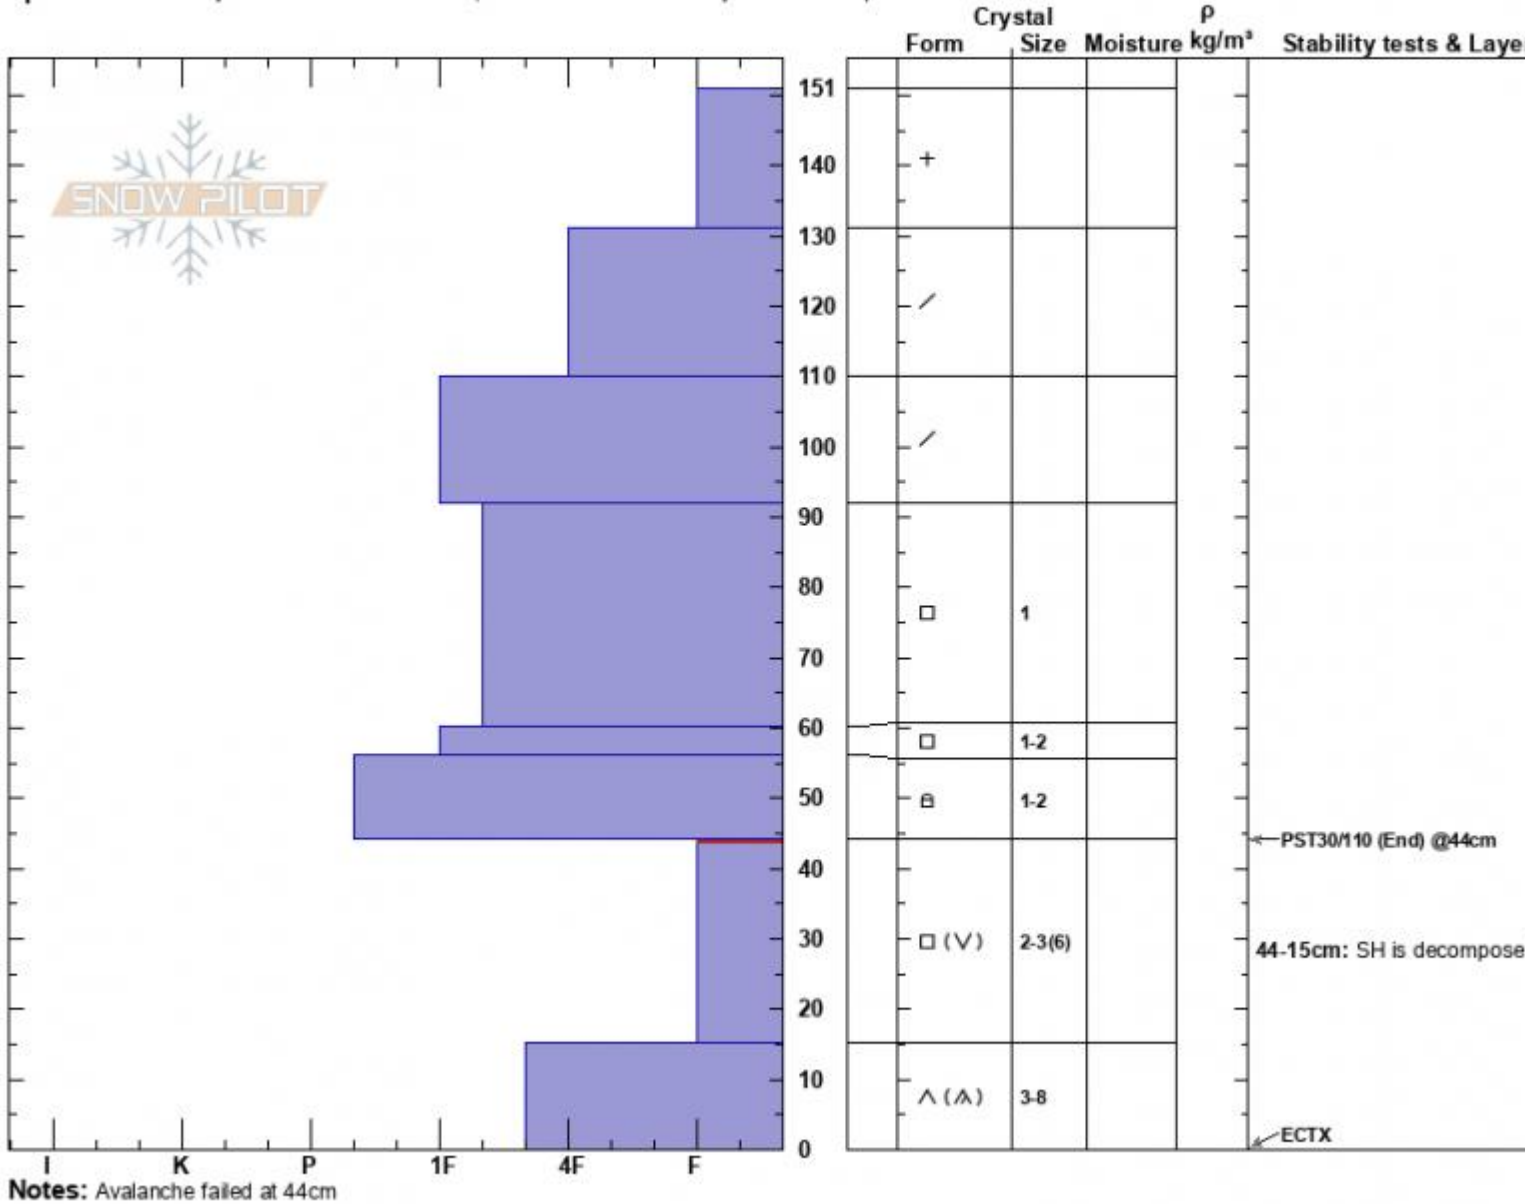

Bacon Rind Avalanche  
 Madison Range-S  
 MT  
 Elevation: 8295 ft  
 Aspect: 65°  
 Specifics: Pit is adjacent to avalanche: crown; Recent avalanche activity on similar slopes

Dave Zinn  
 03/04/2024 - 12:30pm  
 Co-ord: 44.96901N, -111.09122W  
 Slope Angle: 33°  
 Wind Loading: no

Stability: Poor  
 Air Temperature:  
 Sky Cover: OVC  
 Precipitation: S-1  
 Wind: Light Breeze

HS:151 Layer Notes:  
 44-15cm: SH is decomposed at t  
 44-15cm: Problematic layer

Advisory Region  
 Southern Madison  
 Longitude  
 -111.10W  
 Latitude  
 44.96N

**Avalanche Details:** [Two Avalanches Near Bacon Rind Uptrack](#)  
 Southern Madison, 2024-03-06