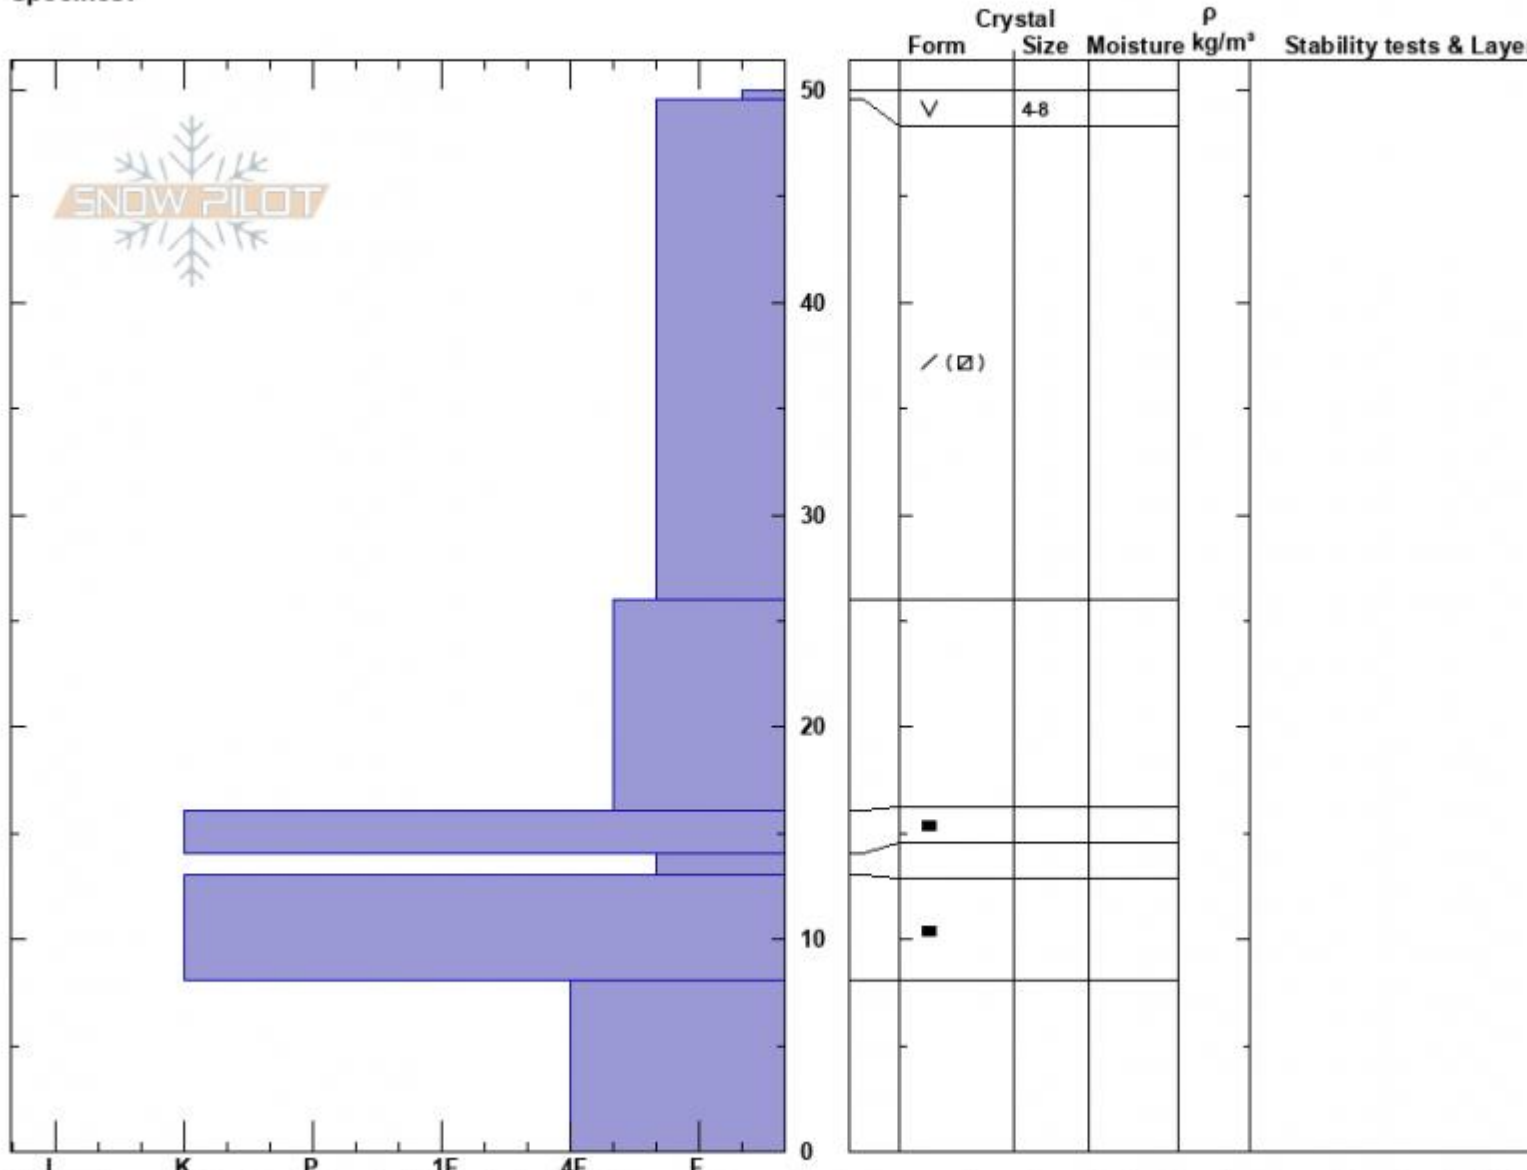

Black Canyon  
 Henry Lake Mtns  
 ID  
 Elevation: 8000 ft  
 Aspect: 40°  
 Specifics:

Mark Staples  
 11/10/2024 - 11:00am  
 Co-ord: 44.46263N, -111.10152W  
 Slope Angle: 35°  
 Wind Loading:

Stability: Very Good  
 Air Temperature:  
 Sky Cover: BKN  
 Precipitation: NO  
 Wind:

HS:50  
 PF:37  
 Layer Notes:  
 49.5-26cm: Problematic layer

Notes: New snow from the first week of November has settled some but is also faceting some on the surface. Surface hoar development is a clear sign that been quite cold under clear skies. It is faceting some. Snow on sunny south aspects is damp.

Snow profile at head of Black Canyon

Advisory Region  
 Island Park  
 Longitude  
 -111.14W

Latitude

44.48N

Island Park, 2024-11-10