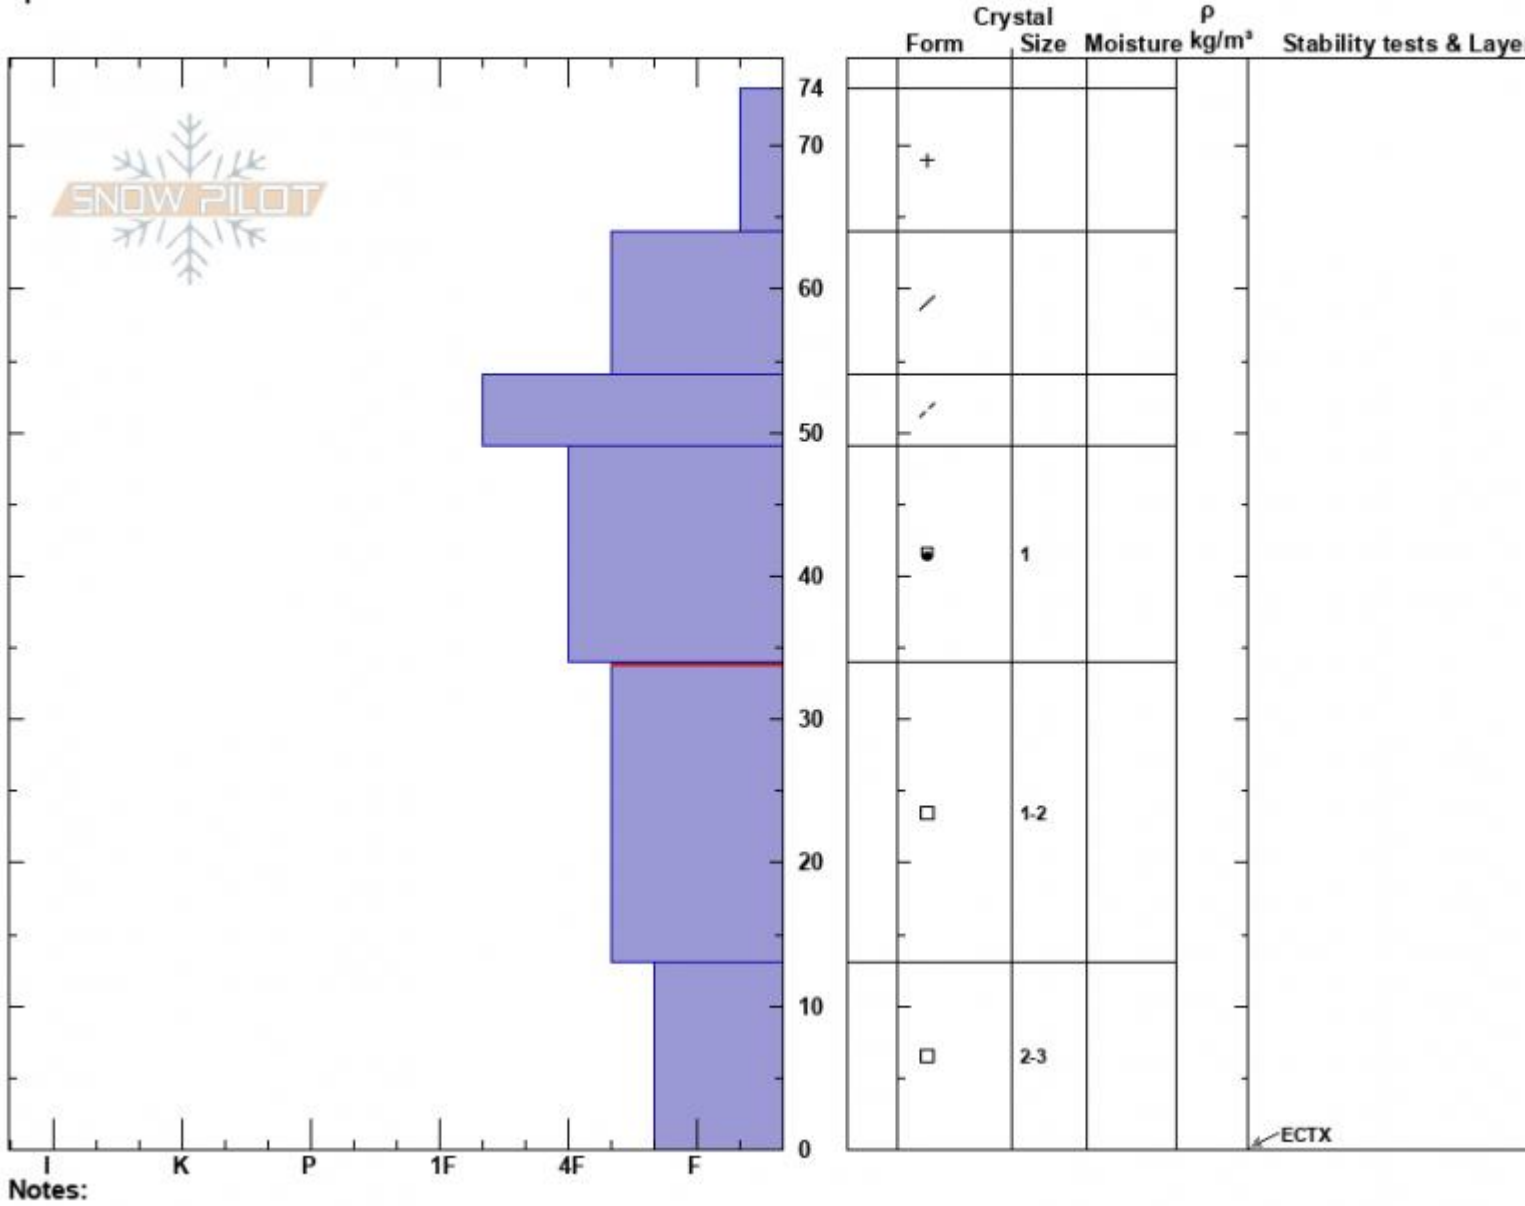

Blackmore N Shoulder  
 Gallatin Range-N  
 MT  
 Elevation: 9626 ft  
 Aspect: 315°  
 Specifics:

Haylee Darby  
 11/27/2024 - 11:15am  
 Co-ord: 45.44781N, -110.99935W  
 Slope Angle: 25°  
 Wind Loading: previous

Stability:  
 Air Temperature: -6°C  
 Sky Cover: CLR  
 Precipitation: NO  
 Wind: W Calm

HS:74  
 PF:74  
 Layer Notes:  
 34-13cm:Problematic layer

Advisory Region  
 Northern Gallatin  
 Longitude  
 -111.00W  
 Latitude  
 45.44N  
 Northern Gallatin, 2024-11-27