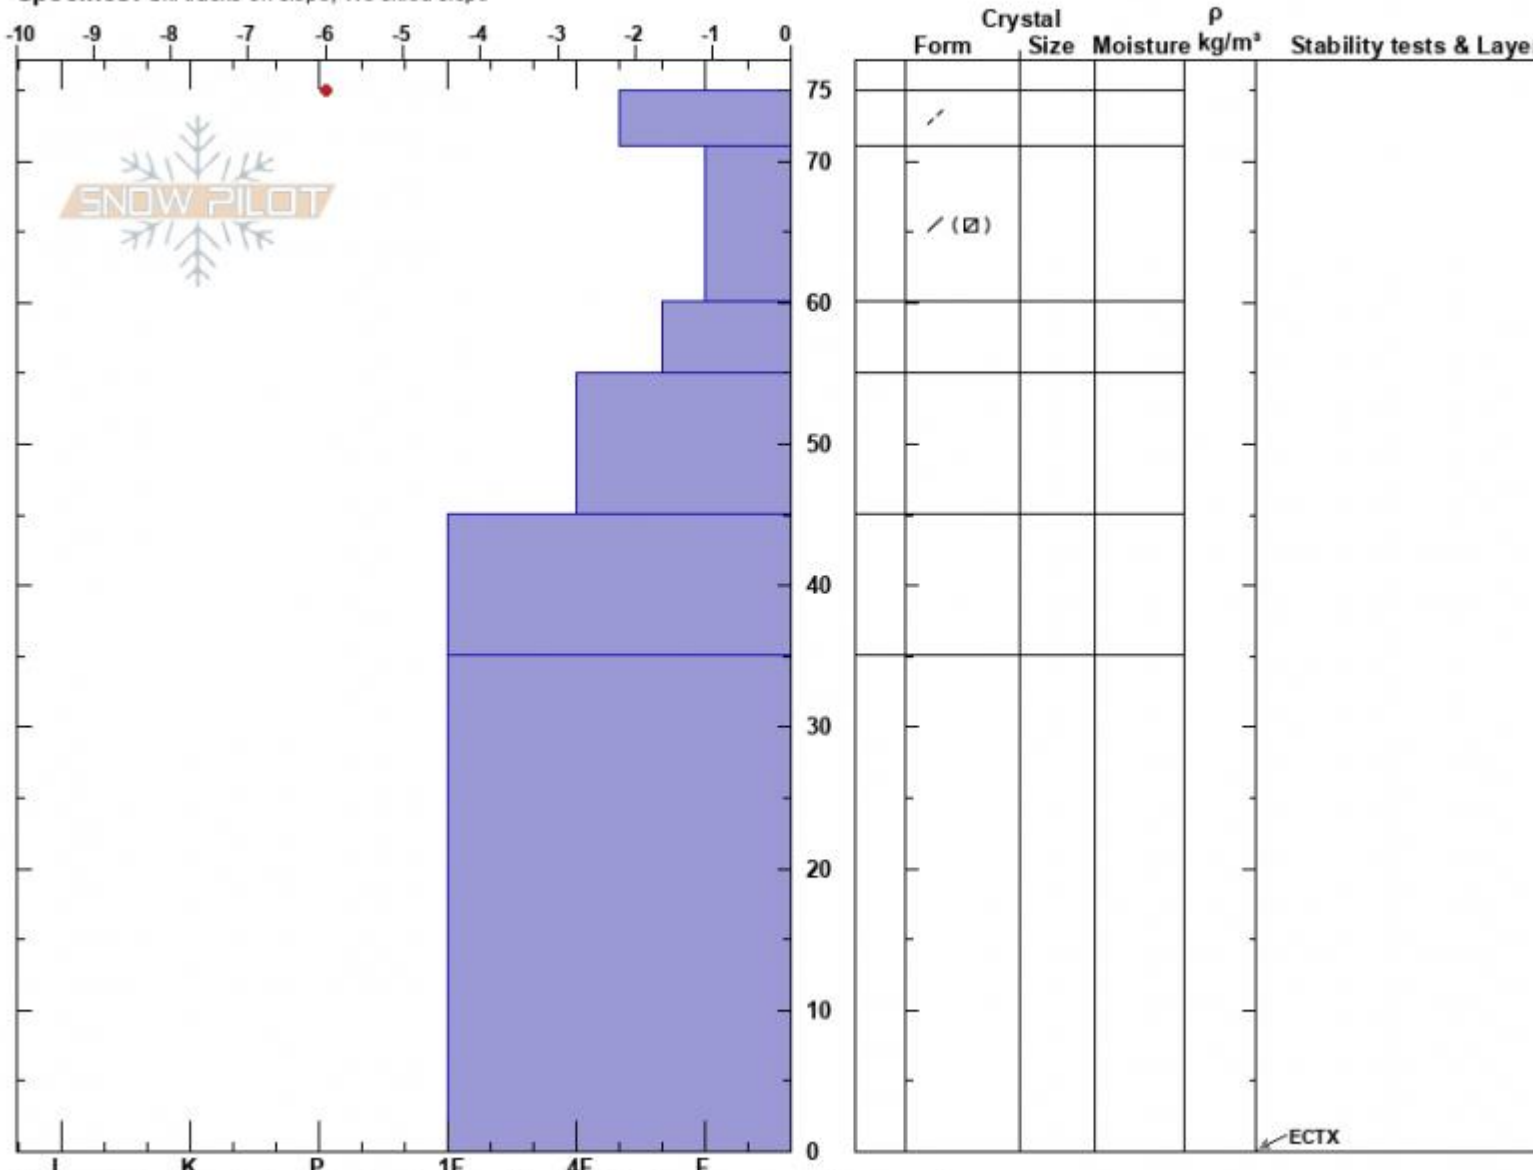

Slushmans-AboveTrolley  
 Bridger Range  
 MT  
 Elevation: 8650 ft  
 Aspect: 53°  
 Specifics: Ski tracks on slope; We skied slope

Mark Staples  
 12/02/2024 - 11:15am  
 Co-ord: 45.80341N, -110.93301W  
 Slope Angle: 30°  
 Wind Loading:

Stability: Good  
 Air Temperature: 3.5°C  
 Sky Cover: CLR  
 Precipitation: NO  
 Wind:

HS:75  
 Layer Notes:  
 71-60cm: Problematic layer

Notes: Surface snow is starting to facet - not horrible yet. Otherwise very supportable snowpack

Snow profile in Slushmans

Advisory Region  
 Bridger Range  
 Longitude  
 -110.92W  
 Latitude  
 45.82N

Bridger Range, 2024-12-02