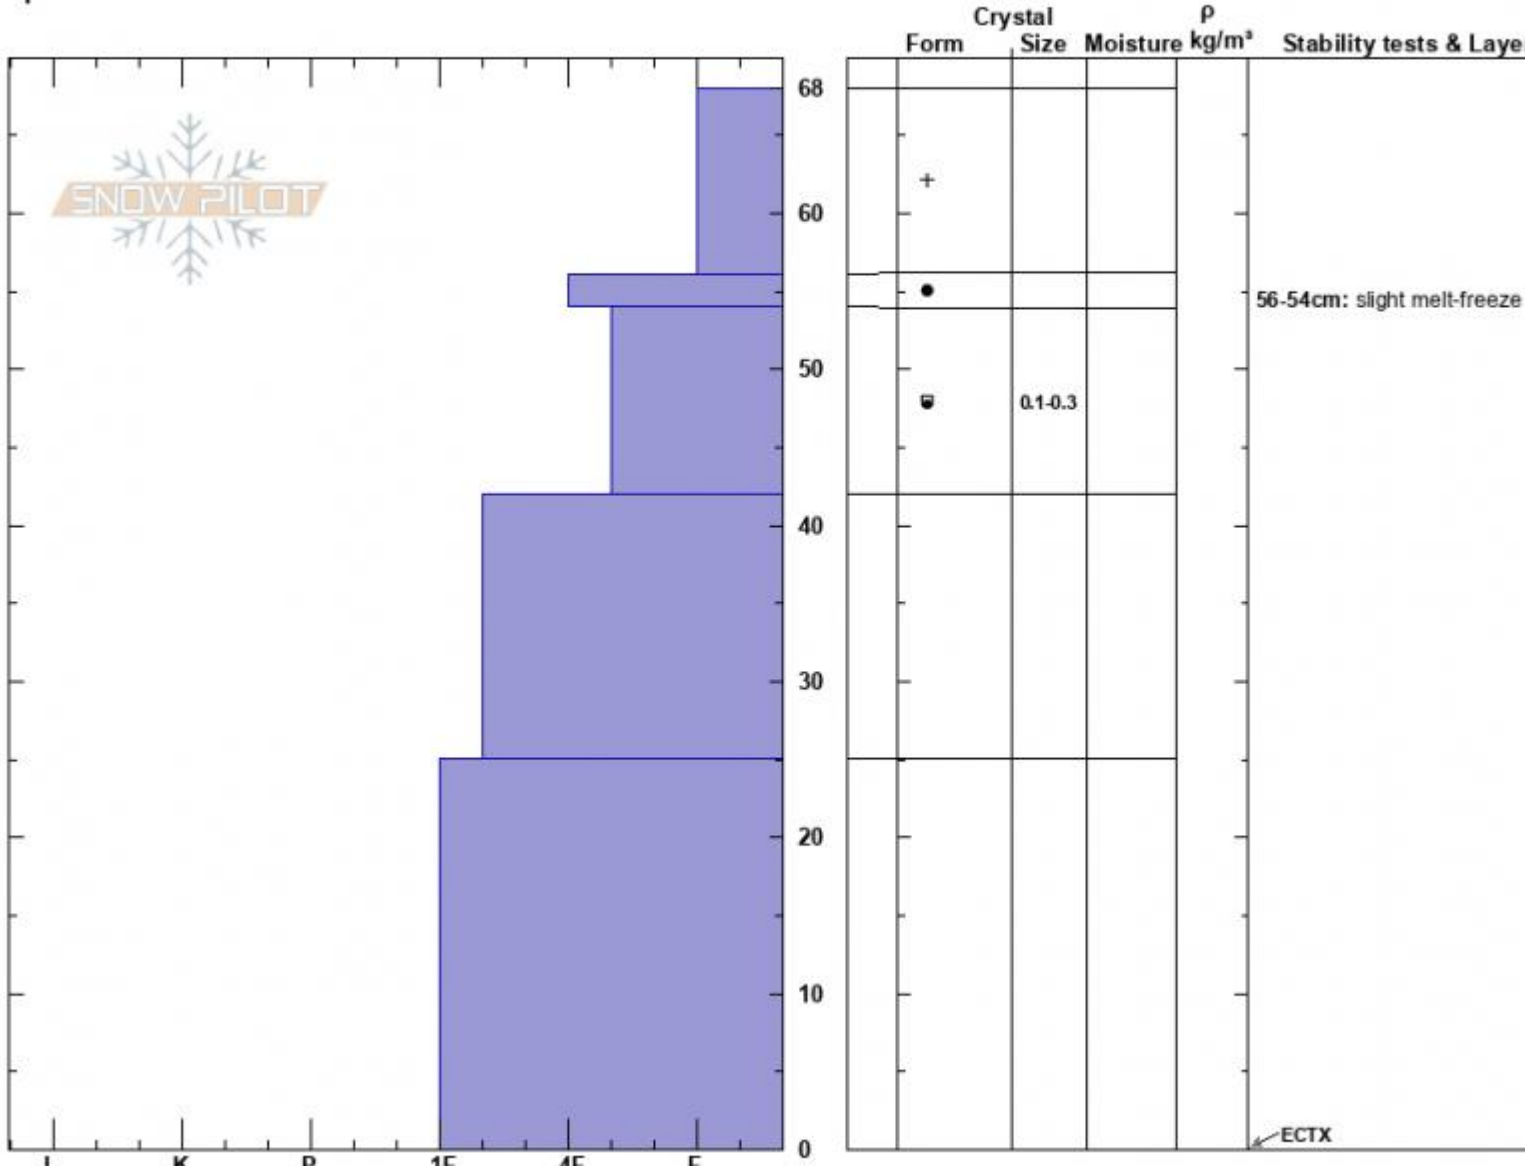

Texas Meadows north
 Bridger Range
 MT
 Elevation: 7860 ft
 Aspect: 307°
 Specifics:

Mark Staples
 12/10/2024 - 11:30am
 Co-ord: 45.84041N, -110.93538W
 Slope Angle: 19°
 Wind Loading: no

Stability: Good
 Air Temperature:
 Sky Cover: FEW
 Precipitation:
 Wind: NW Moderate

HS:68
Layer Notes:
 56-54cm: slight melt-freeze
 54-42cm: Problematic layer

Notes: Overall surprisingly supportable snowpack. Faceting of the old snow surface that was just buried is evident but generally minimal. The bridgers experience less snow than other areas due to lower elevations.

Snow profile N facing by Texas Meadow

Advisory Region
 Bridger Range
 Longitude
 -110.94W

Latitude

45.84N

Bridger Range, 2024-12-10