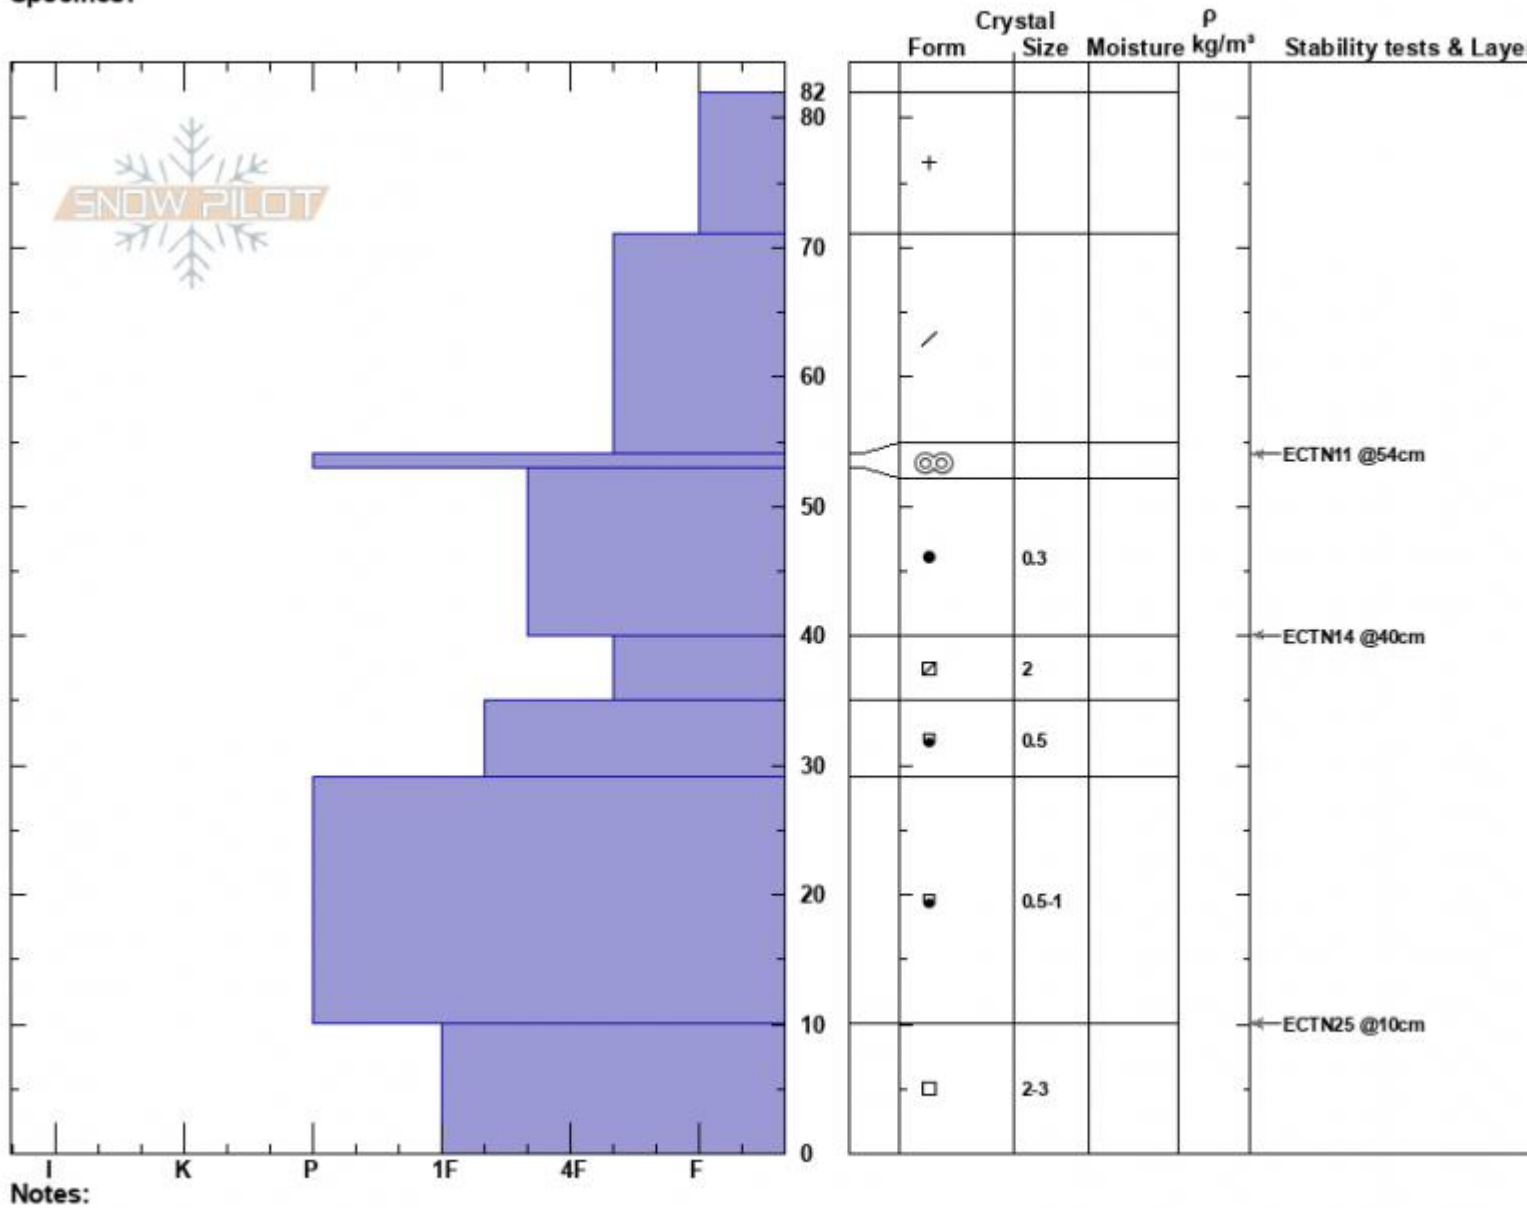

Henderson West  
 Cooke City  
 MT  
 Elevation: 9405 ft  
 Aspect: 277°  
 Specifics:

Haylee Darby  
 12/17/2024 - 10:00am  
 Co-ord: 45.04308N, -109.94364W  
 Slope Angle: 28°  
 Wind Loading: no

Stability:  
 Air Temperature: 0°C  
 Sky Cover: FEW  
 Precipitation: NO  
 Wind: NW Calm

HS:82  
 PF:55  
 PS:39

Layer Notes:

Advisory Region  
 Cooke City  
 Longitude  
 -109.95W  
 Latitude  
 45.05N  
 Cooke City, 2024-12-17