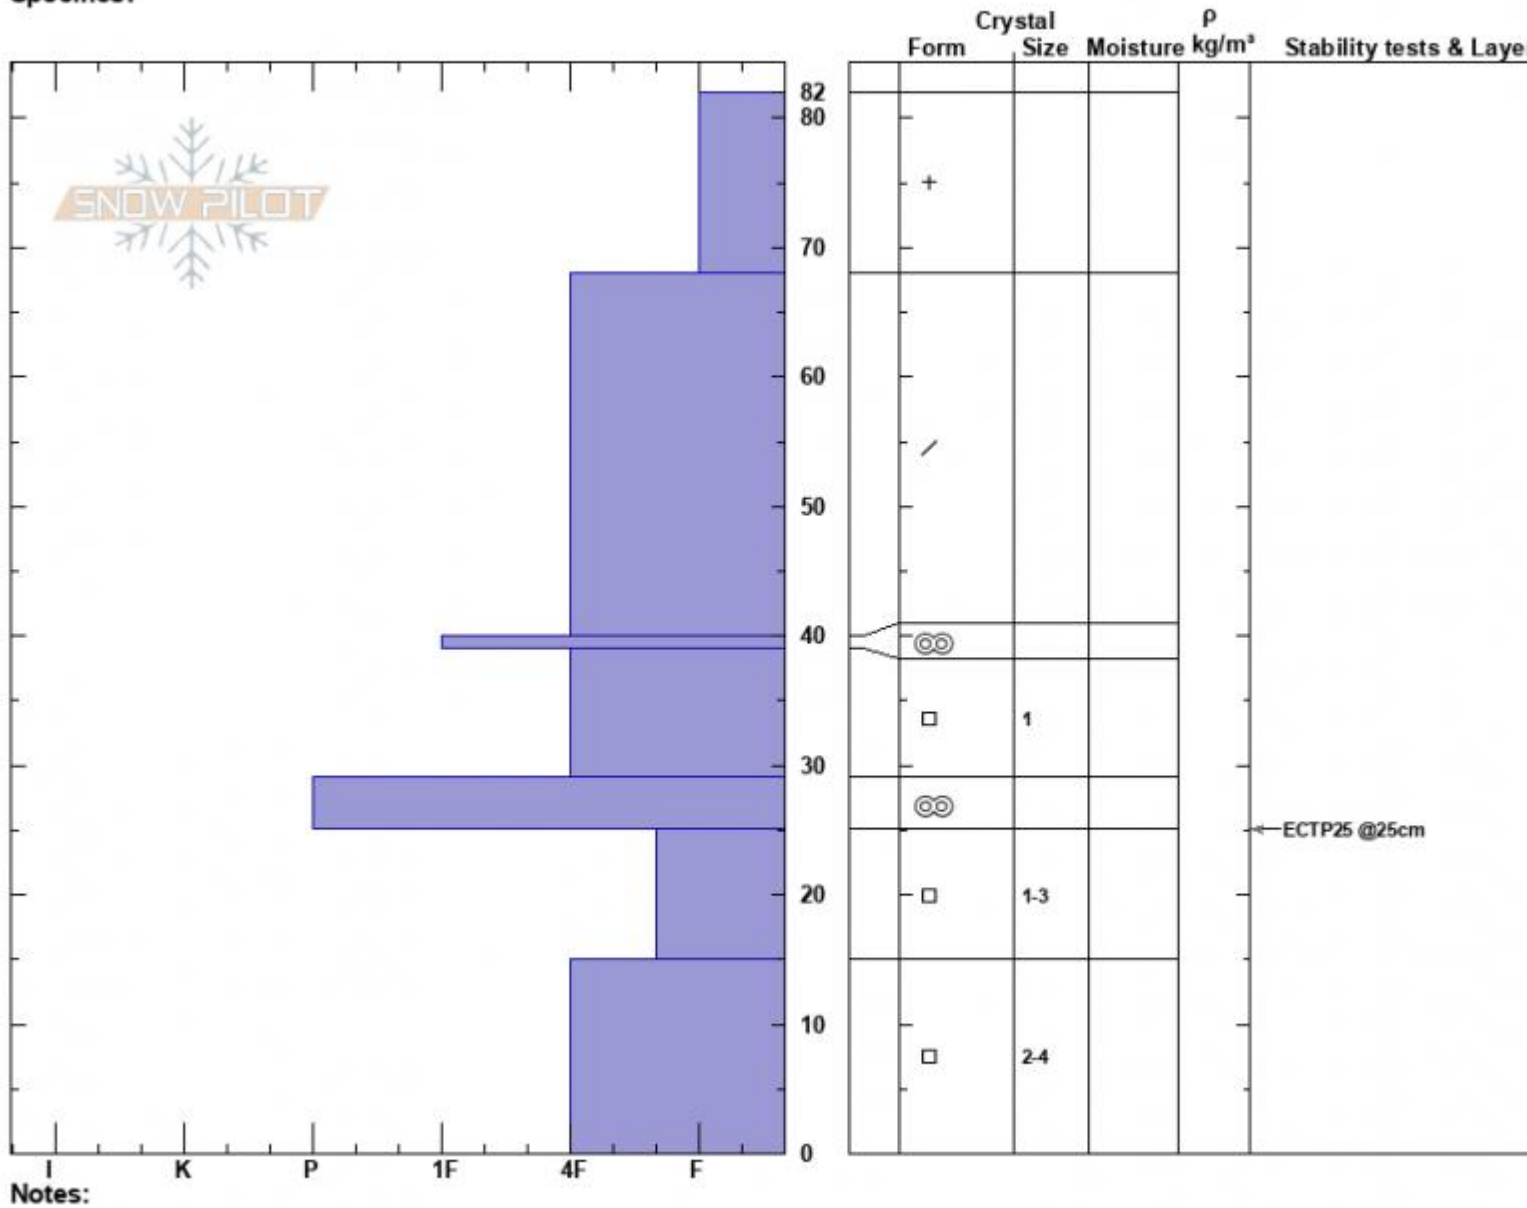

Marty's
 Cooke City
 MT
 Elevation: 9432 ft
 Aspect: 188°
 Specifics:

Haylee Darby
 12/17/2024 - 10:45am
 Co-ord: 45.04830N, -109.94580W
 Slope Angle: 29°
 Wind Loading: no

Stability:
 Air Temperature: 0°C
 Sky Cover: FEW
 Precipitation: NO
 Wind: NW Calm

HS:82 Layer Notes:

Notes:
 Advisory Region
 Cooke City
 Longitude
 -109.95W
 Latitude
 45.05N
 Cooke City, 2024-12-17