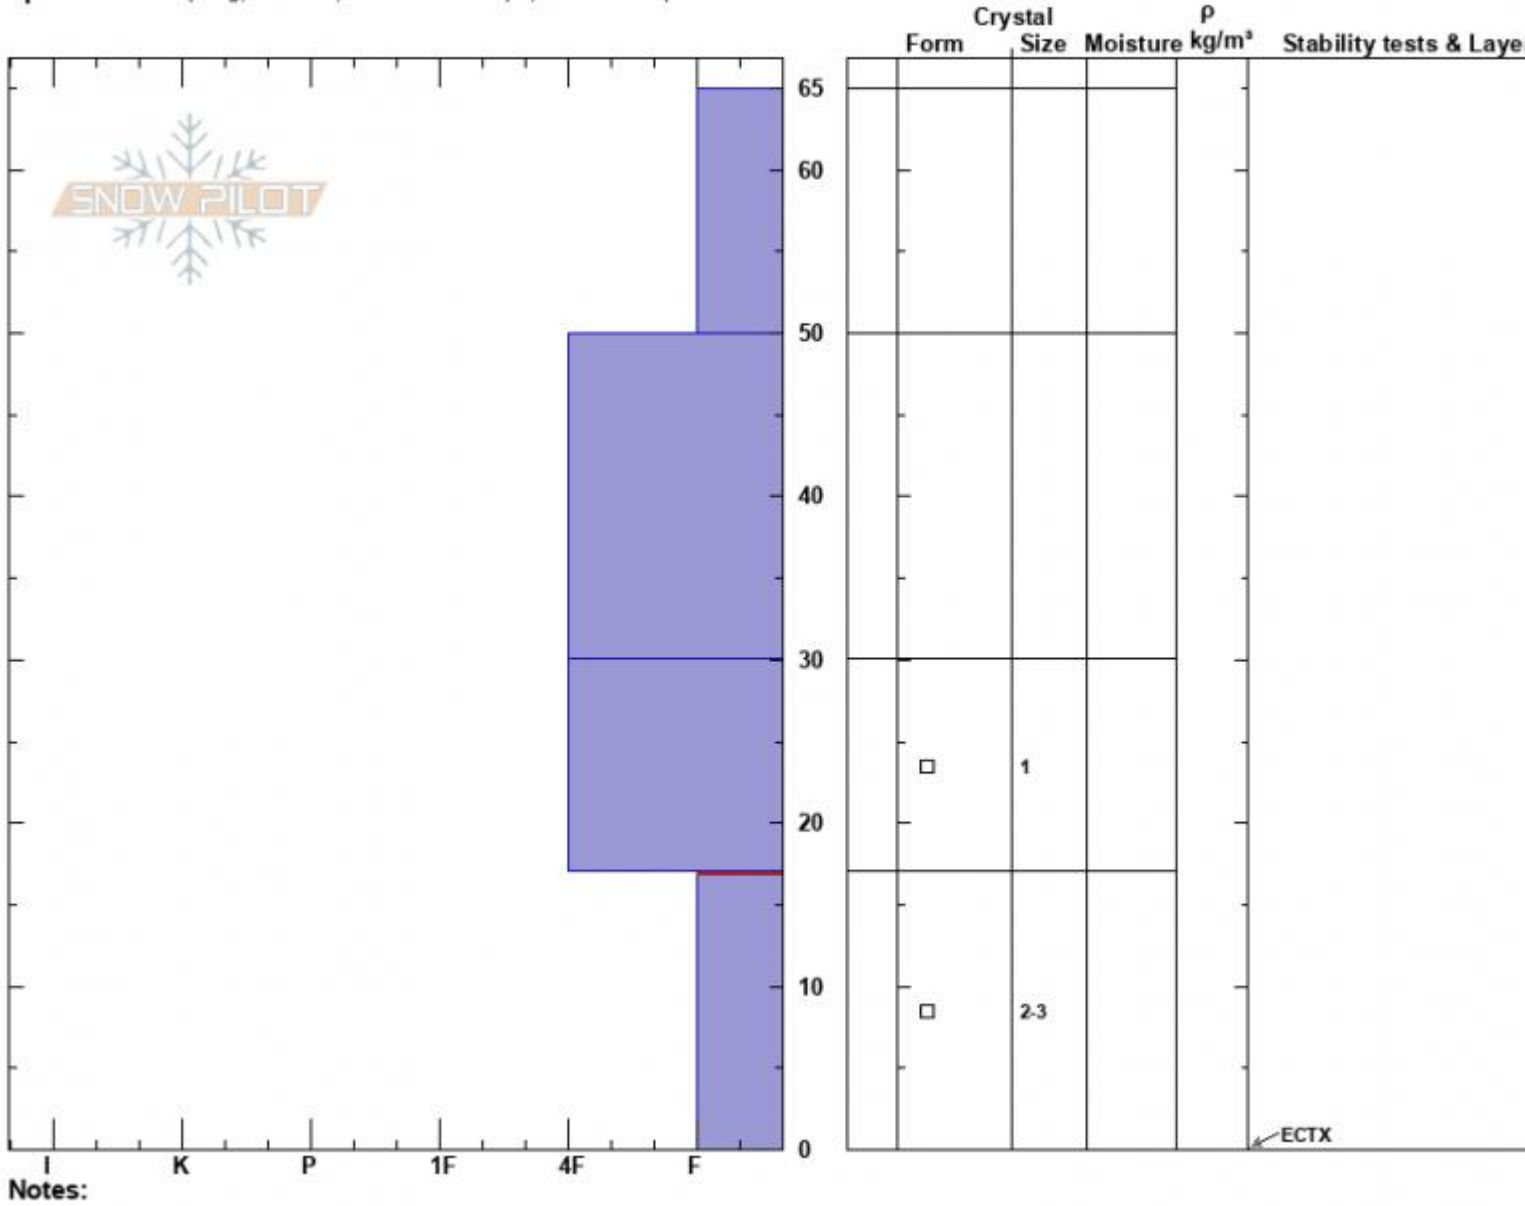

Trapper Creek Upper
 Lionhead Range
 MT
 Elevation: 9000 ft
 Aspect: 130°
 Specifics: Collapsing, localized; Ski tracks on slope; We skied slope

Ian Hoyer
 01/01/2025 - 1:00pm
 Co-ord: 44.83930N, -111.34355W
 Slope Angle: 20°
 Wind Loading: no

Stability: Poor
 Air Temperature:
 Sky Cover: OVC
 Precipitation: S-1
 Wind: Calm

HS:65
 PF:65
 PS:20
 Layer Notes: 17.0cm: Problematic layer

Trapper Creek Upper Profile - 1 Jan 2025

Advisory Region
 Lionhead Range
 Longitude
 -111.34W
 Latitude
 44.84N