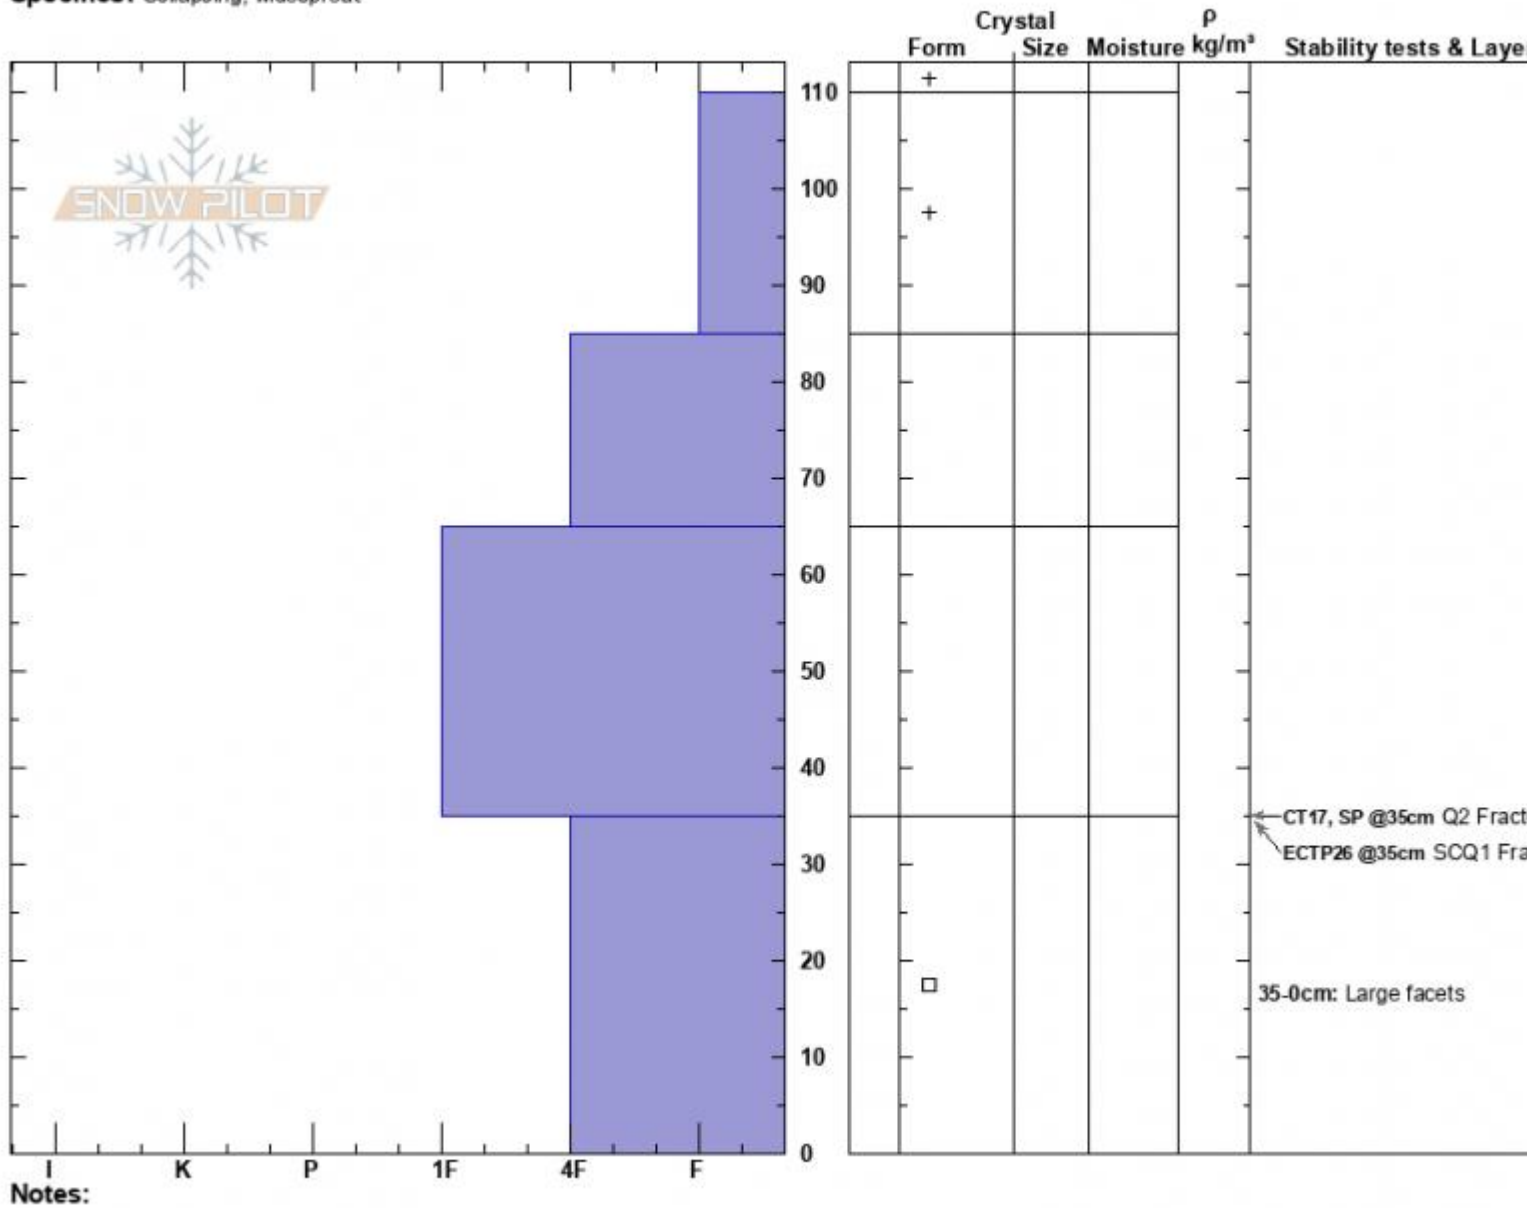

Sheep Creek  
 Lionhead Range  
 MT  
 Elevation: 7652 ft  
 Aspect: E  
 Specifics: Collapsing, widespreac

Connor Culver  
 01/11/2025 - 1:00pm  
 Co-ord: 44.79968N, -111.39103W  
 Slope Angle: 15°  
 Wind Loading:

Stability: Poor  
 Air Temperature: 20°F  
 Sky Cover: SCT  
 Precipitation: NO  
 Wind: W Light Breeze

HS:110 **Layer Notes:**  
 35-0cm: Large facets  
 35-0cm: Problematic layer

Advisory Region  
 Lionhead Range  
 Longitude  
 -111.39W  
 Latitude  
 44.80N  
 Lionhead Range, 2025-01-12