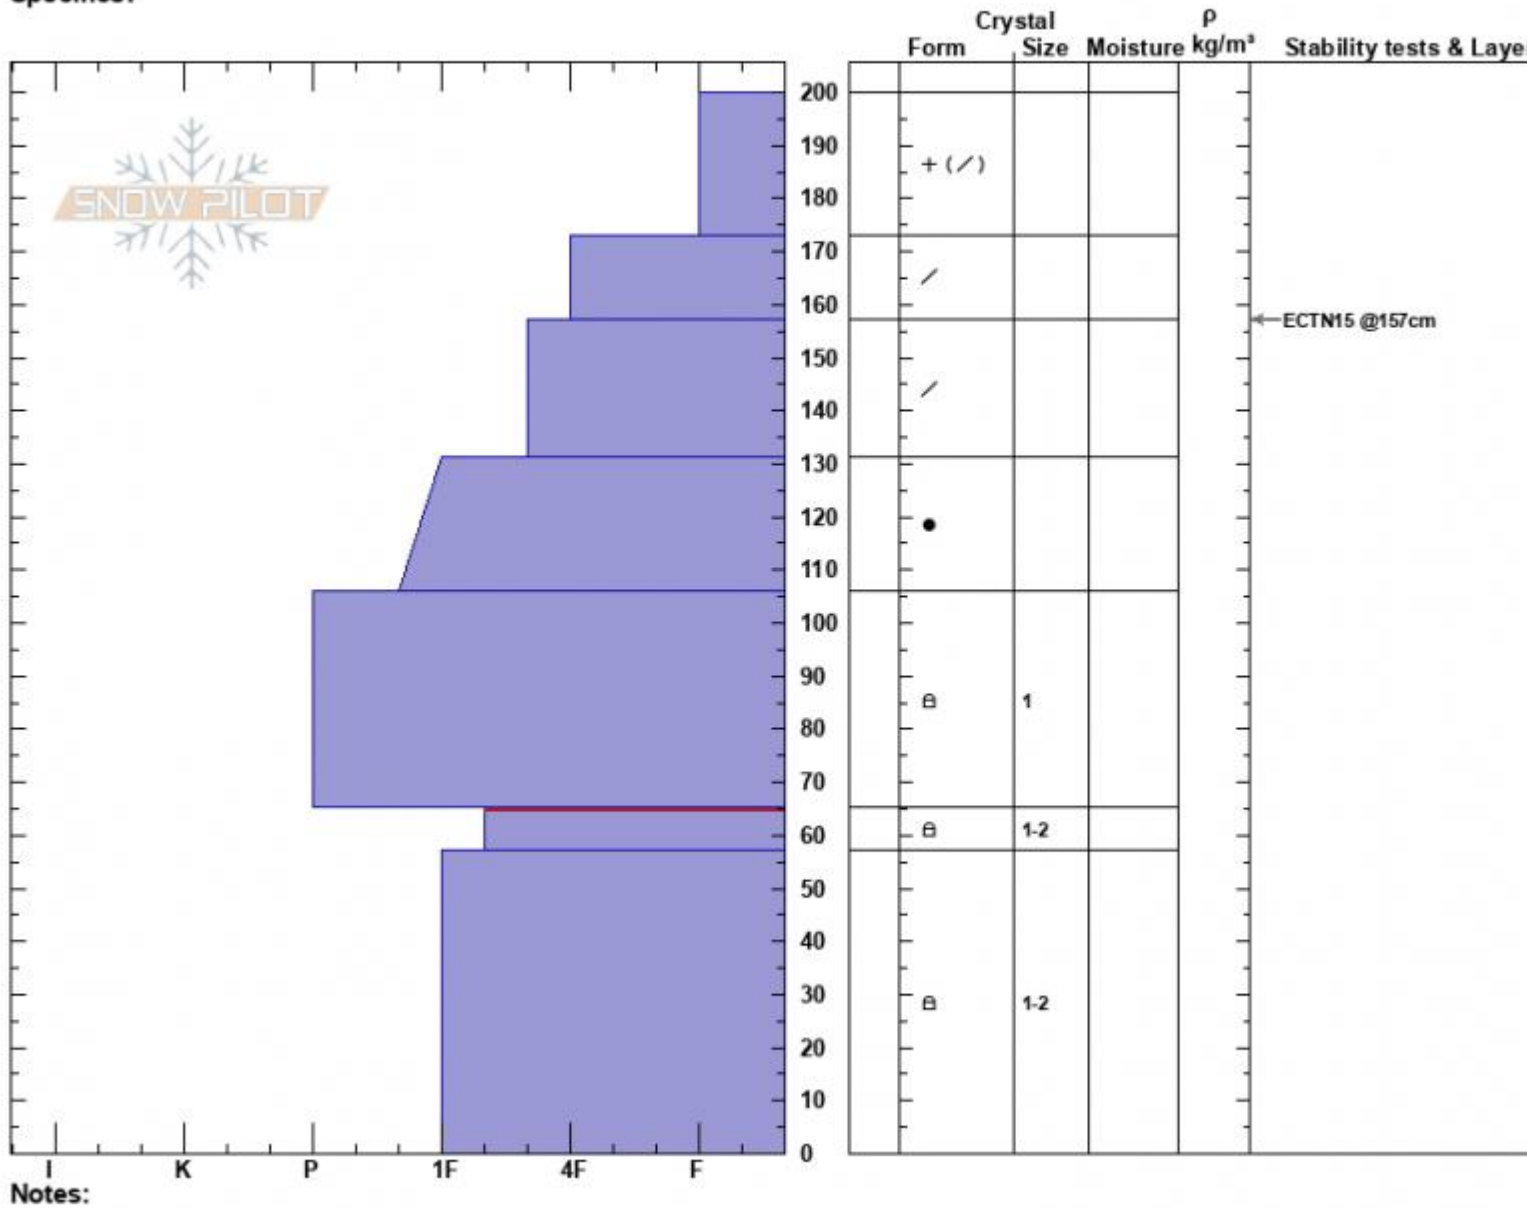

Below Windy Pass
 Gallatin Range-N
 MT
 Elevation: 8640 ft
 Aspect: 230°
 Specifics:

Dave Zinn
 01/14/2025 - 1:00pm
 Co-ord: 45.24063N, -111.11333W
 Slope Angle: 27°
 Wind Loading: no

Stability: Good
 Air Temperature:
 Sky Cover: CLR
 Precipitation: NO
 Wind: Calm

HS:200 Layer Notes:
 PF:75 65-57cm:Problematic layer

Advisory Region
 Northern Gallatin
 Longitude
 -111.14W
 Latitude
 45.29N
 Northern Gallatin, 2025-01-14