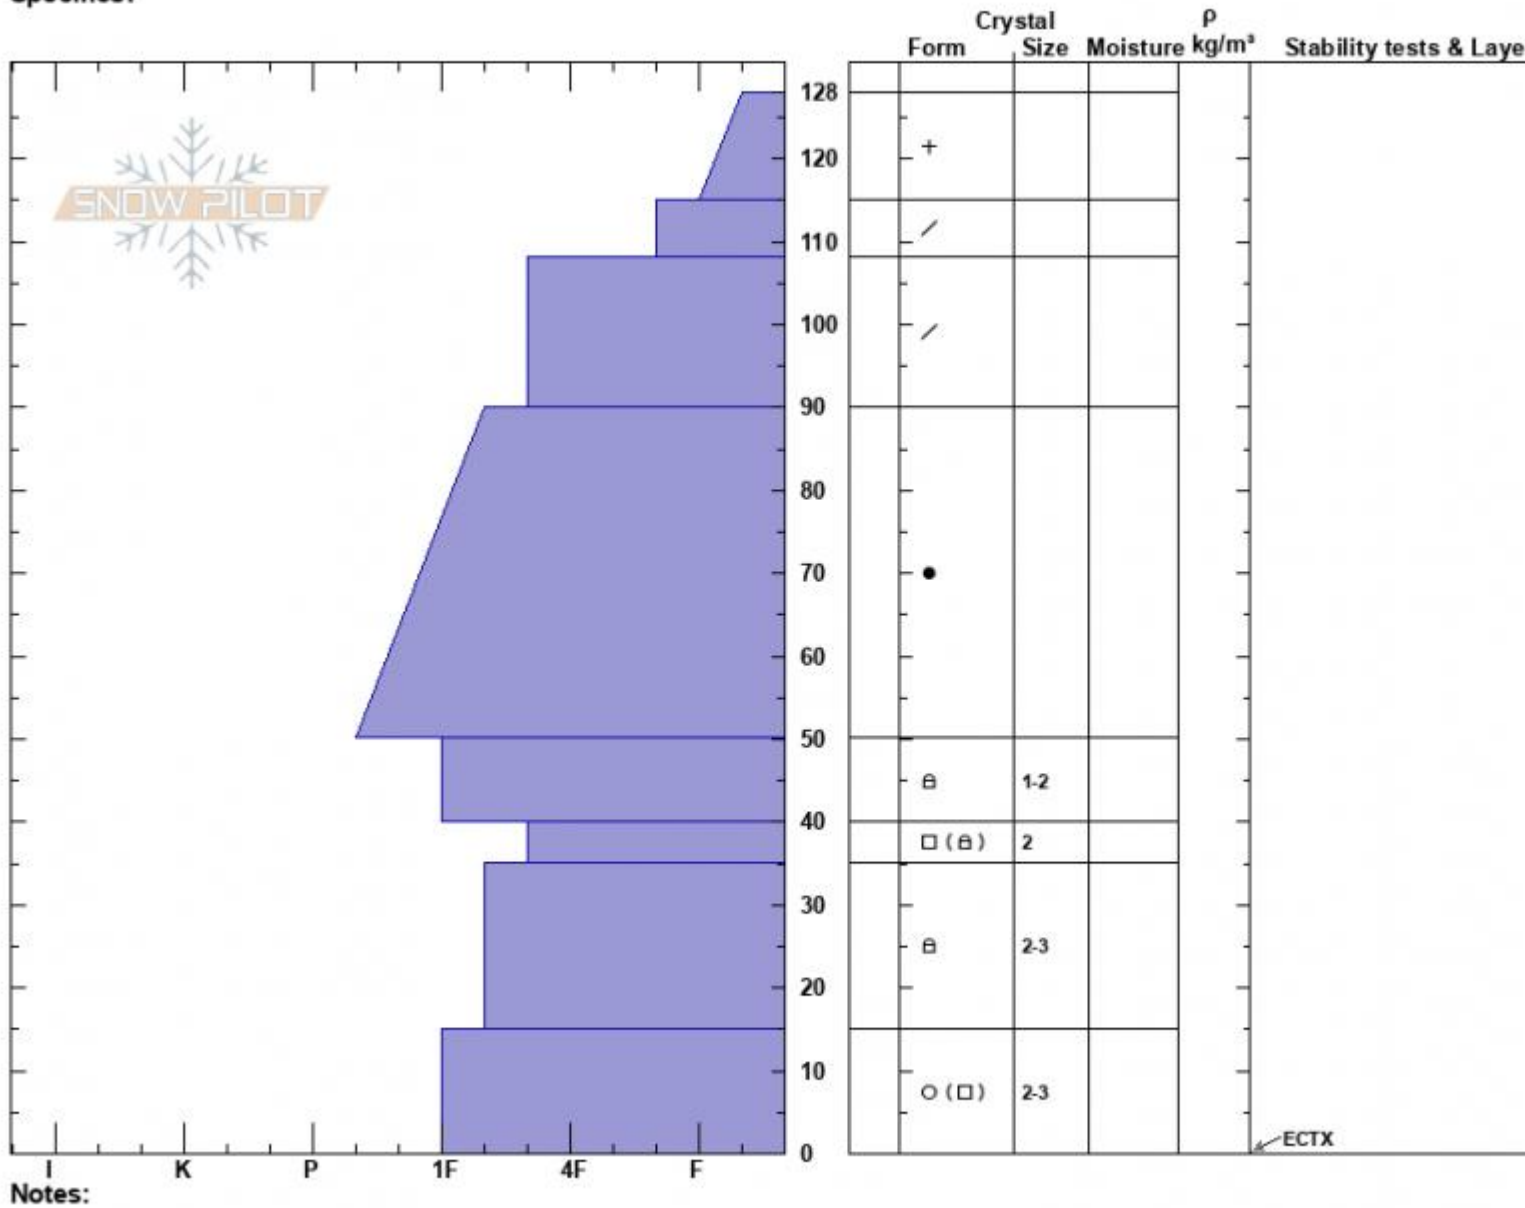

Mt. Ellis - Ridge  
 Gallatin Range-N  
 MT  
 Elevation: 7780 ft  
 Aspect: 60°  
 Specifics:

Alex Marienthal  
 01/17/2025 - 11:15am  
 Co-ord: 45.58444N, -110.95833W  
 Slope Angle: 22°  
 Wind Loading: yes

Stability: Good  
 Air Temperature: -12.5°C  
 Sky Cover: OVC  
 Precipitation:  
 Wind: W Light Breeze

HS:128  
 Layer Notes:  
 128-115cm: Problematic layer

Advisory Region  
 Northern Gallatin  
 Longitude  
 -110.96W  
 Latitude  
 45.58N  
 Northern Gallatin, 2025-01-17