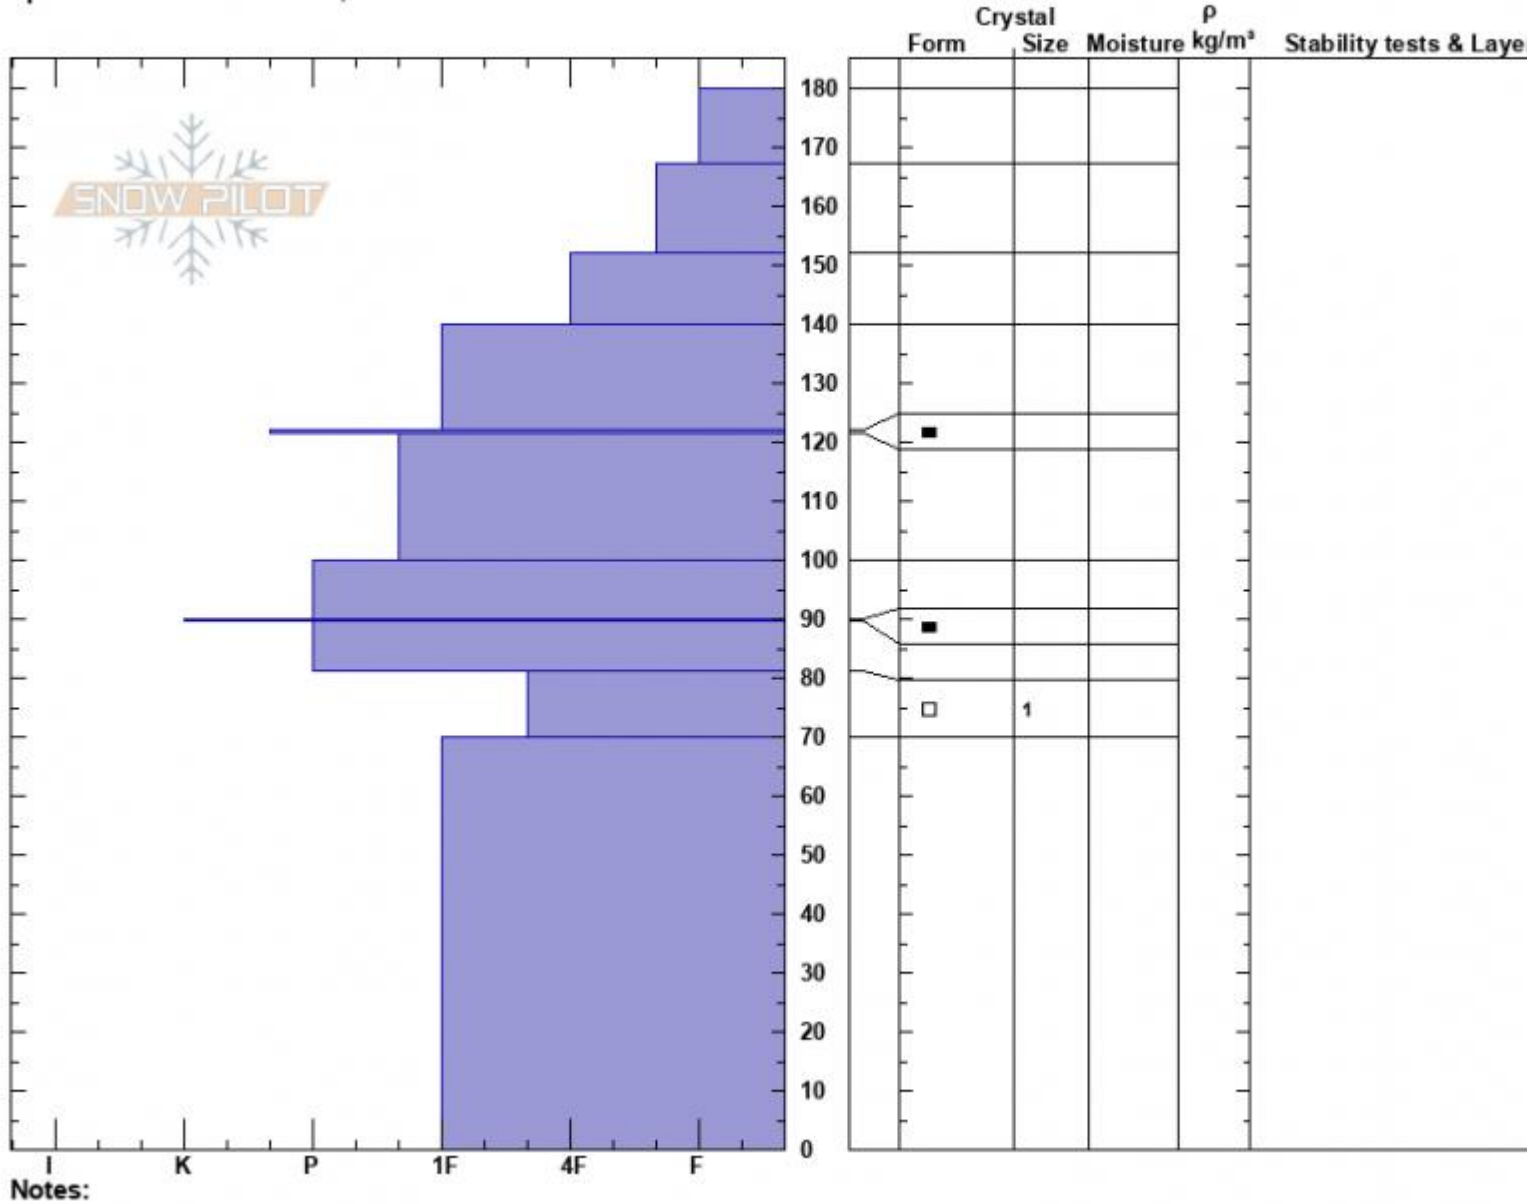

Hellroaring 2
 Centennial Range
 ID
 Elevation: 8534 ft
 Aspect: 354°
 Specifics: We snowmobiled slope

Mark Staples
 01/17/2025 - 4:00pm
 Co-ord: 44.54502N, -111.48345W
 Slope Angle: 31°
 Wind Loading: no

Stability: Very Good
 Air Temperature:
 Sky Cover:
 Precipitation:
 Wind:

HS:180
 Layer Notes:
 81-70cm: Problematic layer

North facing snow profile Hellroaring Creek, Centennials

Advisory Region
 Island Park
 Longitude
 -111.51W
 Latitude
 44.56N