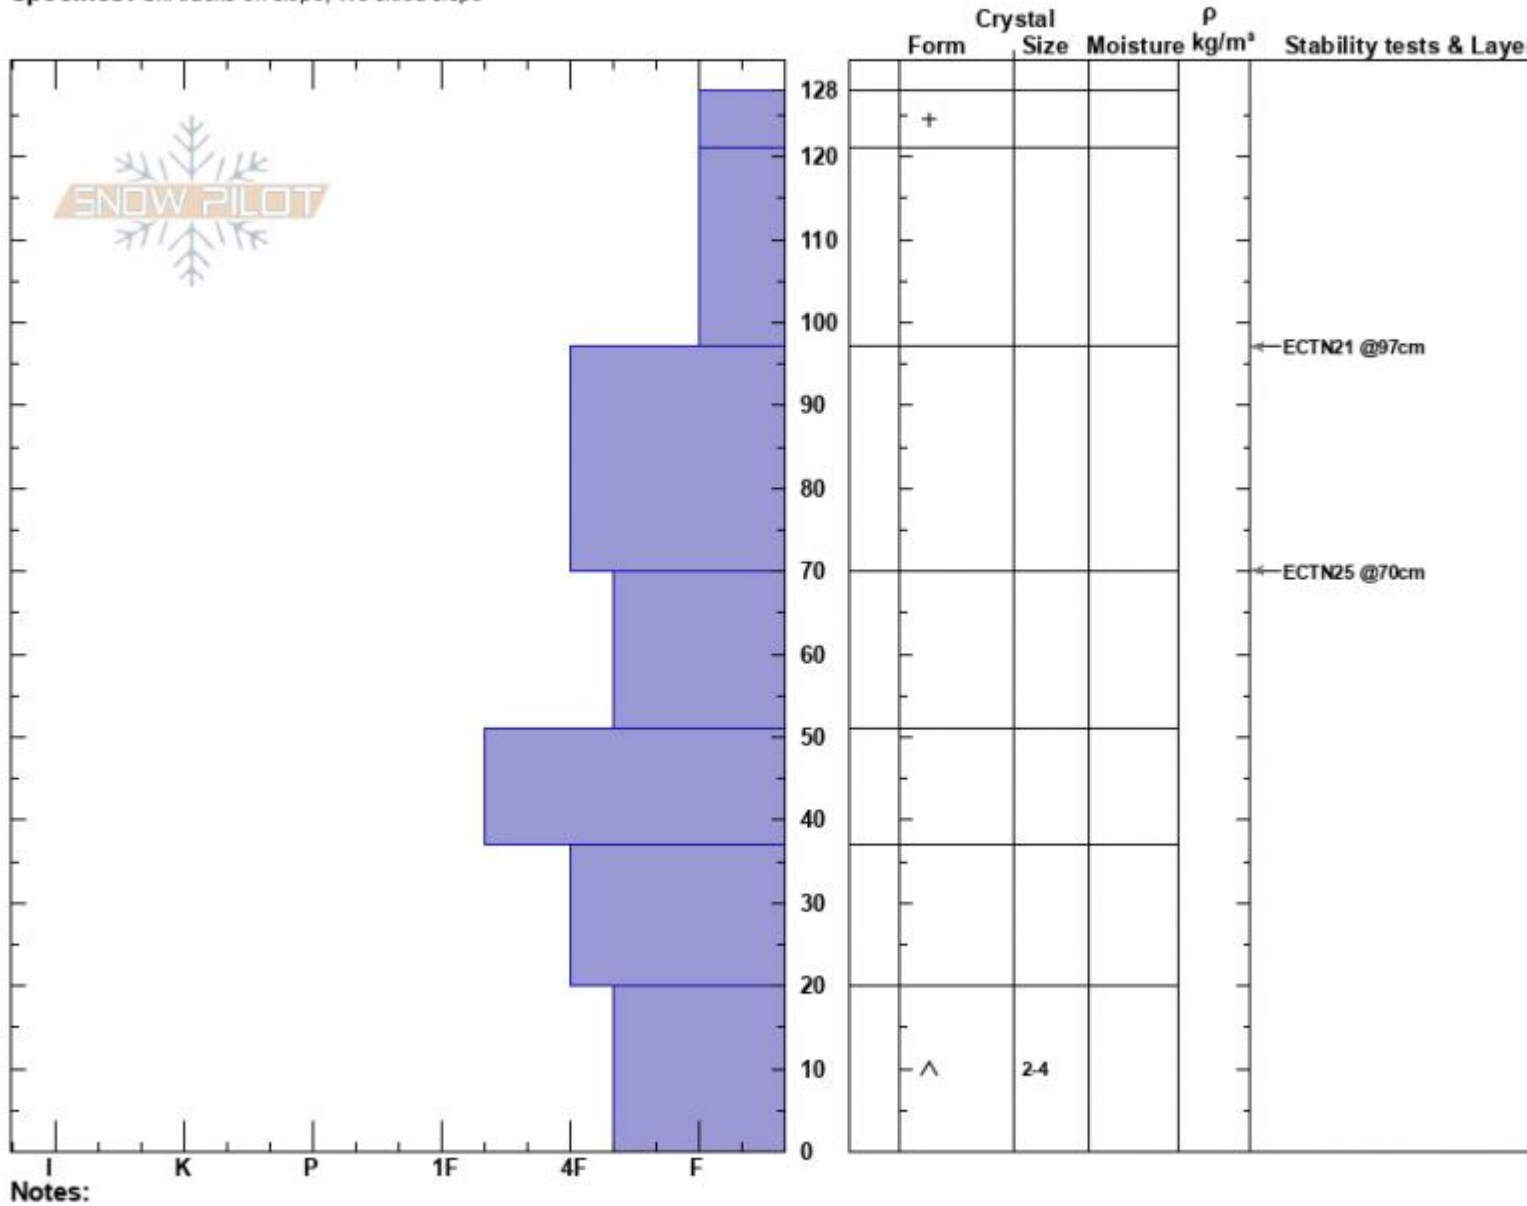

Bacon Rind
 Madison Range-S
 MT
 Elevation: 8800 ft
 Aspect: 110°
 Specifics: Ski tracks on slope; We skied slope

Ian Hoyer
 02/19/2025 - 12:00pm
 Co-ord: 44.95961N, -111.09928W
 Slope Angle: 24°
 Wind Loading: no

Stability: Good
 Air Temperature:
 Sky Cover: OVC
 Precipitation: NO
 Wind: Calm

HS:128 **Layer Notes:**
 20-0cm: Problematic layer

Advisory Region
 Southern Madison
 Longitude
 -111.10W
 Latitude
 44.96N
 Southern Madison, 2025-02-19