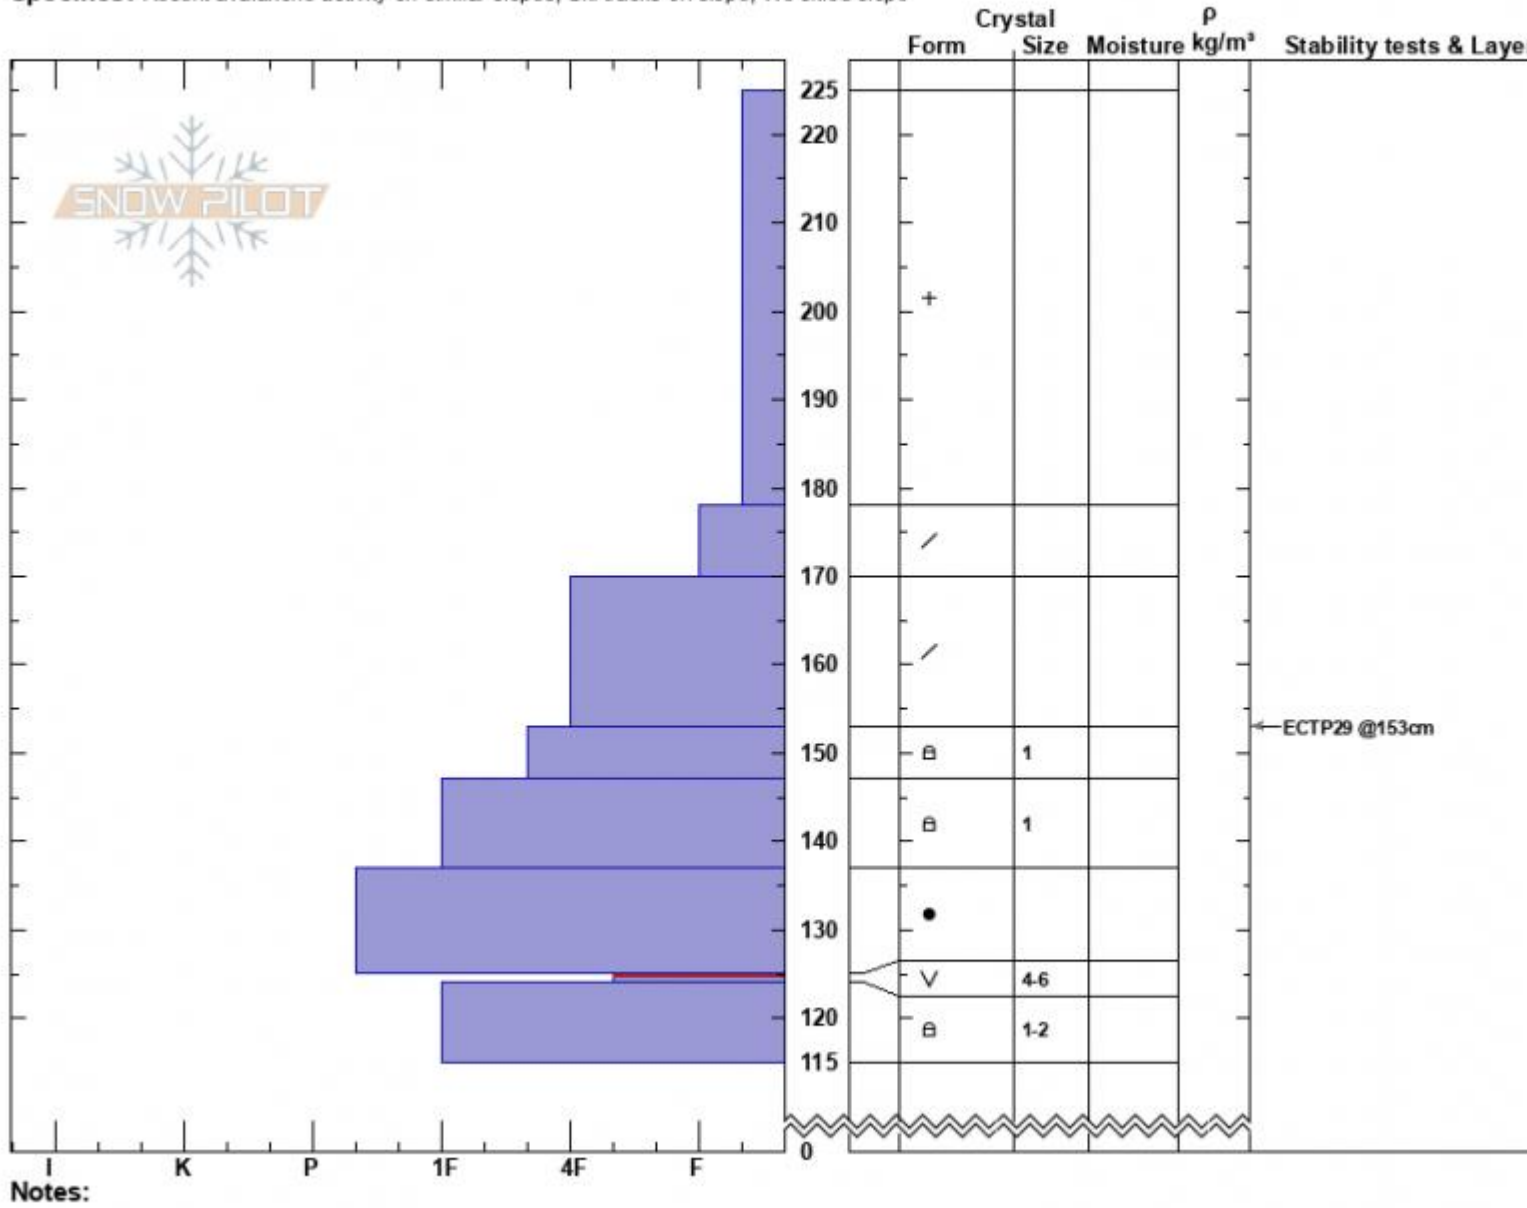

Bear Spankys
 Madison Range-N
 MT
 Elevation: 9150 ft
 Aspect: 80°
 Specifics: Recent avalanche activity on similar slopes; Ski tracks on slope; We skied slope

Dave Zinn
 02/16/2025 - 12:30pm
 Co-ord: 45.32419N, -111.38117W
 Slope Angle: 22°
 Wind Loading: no

Stability: Good
 Air Temperature:
 Sky Cover: OVC
 Precipitation: S1
 Wind: Calm

HS:225 Layer Notes:
 PF:75 125-124cm:Problematic layer

Advisory Region
 Northern Madison
 Longitude
 -111.38W
 Latitude
 45.35N
 Northern Madison, 2025-02-16