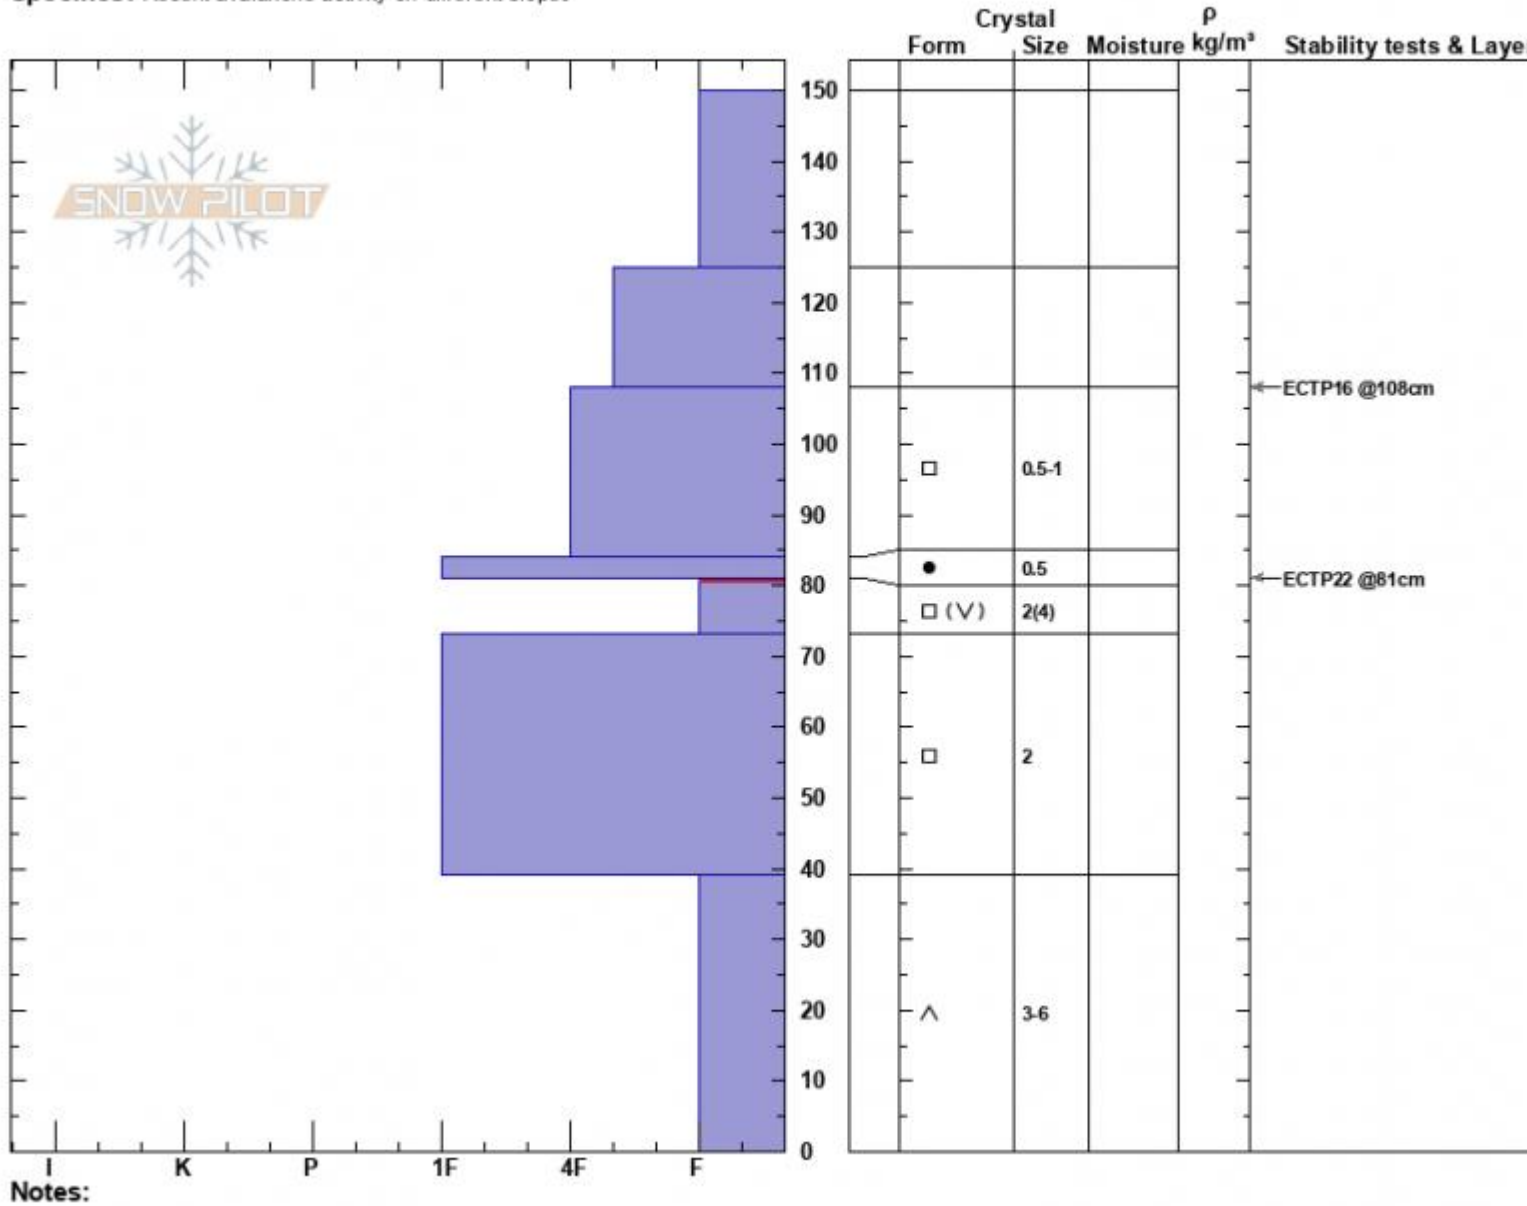

Chabots Corner  
 Lionhead Range  
 MT  
 Elevation: 8610 ft  
 Aspect: 90°  
 Specifics: Recent avalanche activity on different slopes

Dave Zinn  
 02/19/2025 - 10:45am  
 Co-ord: 44.72602N, -111.31548W  
 Slope Angle: 20°  
 Wind Loading: no

Stability: Poor  
 Air Temperature:  
 Sky Cover: OVC  
 Precipitation: S-1  
 Wind: S Light Breeze

HS:150  
 PF:80  
 Layer Notes: 81-73cm:Problematic layer

Advisory Region  
 Lionhead Range  
 Longitude  
 -111.32W  
 Latitude  
 44.73N  
 Lionhead Range, 2025-02-19