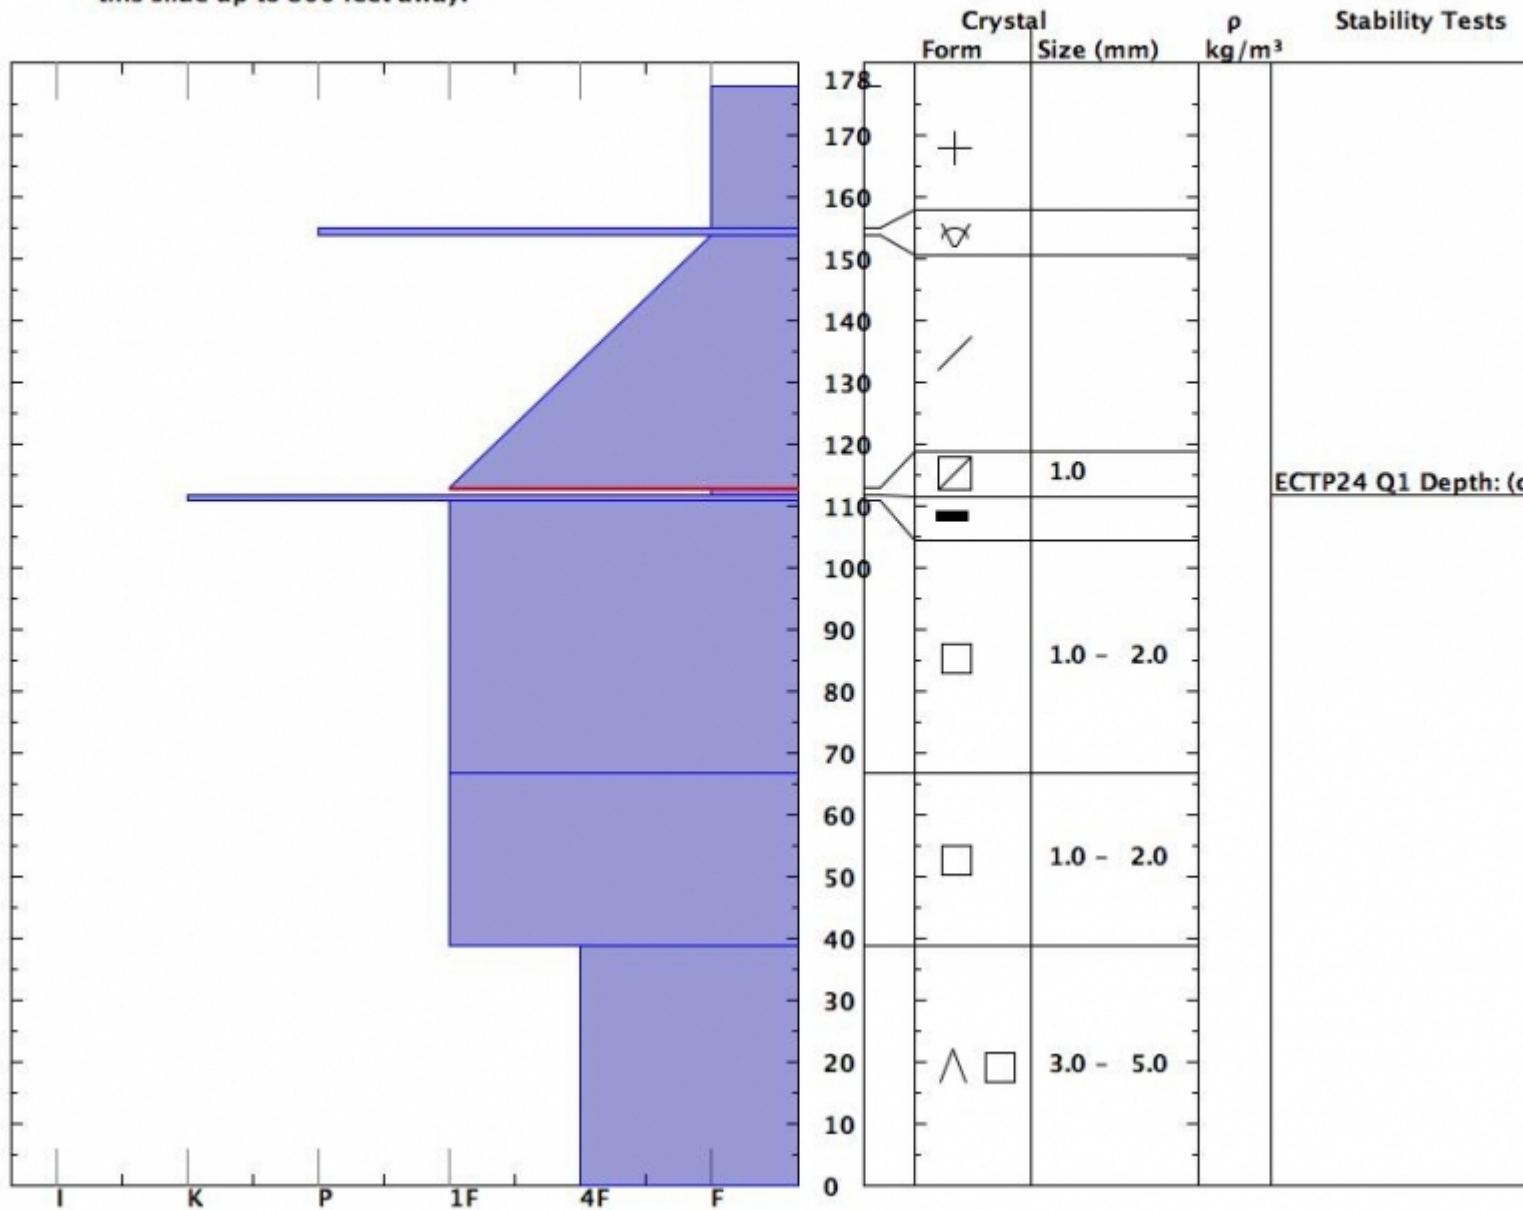

Snow Pit Profile  
**McAtee Basin**  
 Southern Madison, MT  
 Elevation (m) 3000  
 Aspect: 10  
 Specifics Recent act on diff slopes.

Observer: eric knoff  
 Wed Apr 14 13:30:00 MDT 2010  
 Co-ord: 111.44194 W 45.17194 N  
 Slope: 38  
 Wind loading no

Stability on similar slopes Poor  
 Air Temperature: 4 C  
 Sky Cover Clear  
 Precipitation None  
 Wind: SW Light Breeze

Stability Test Notes:  
 Layer n 112-1

Notes: This pit was in the crown of an avalanche that caused a fatality the previous day. Large sympathetic slide were released this slide up to 800 feet away.

This is the snowpit profile from the McAtee avalanche that resulted in a fatality on April, 14 2010.

Advisory Region  
 Southern Madison  
 Southern Madison, 2010-04-16